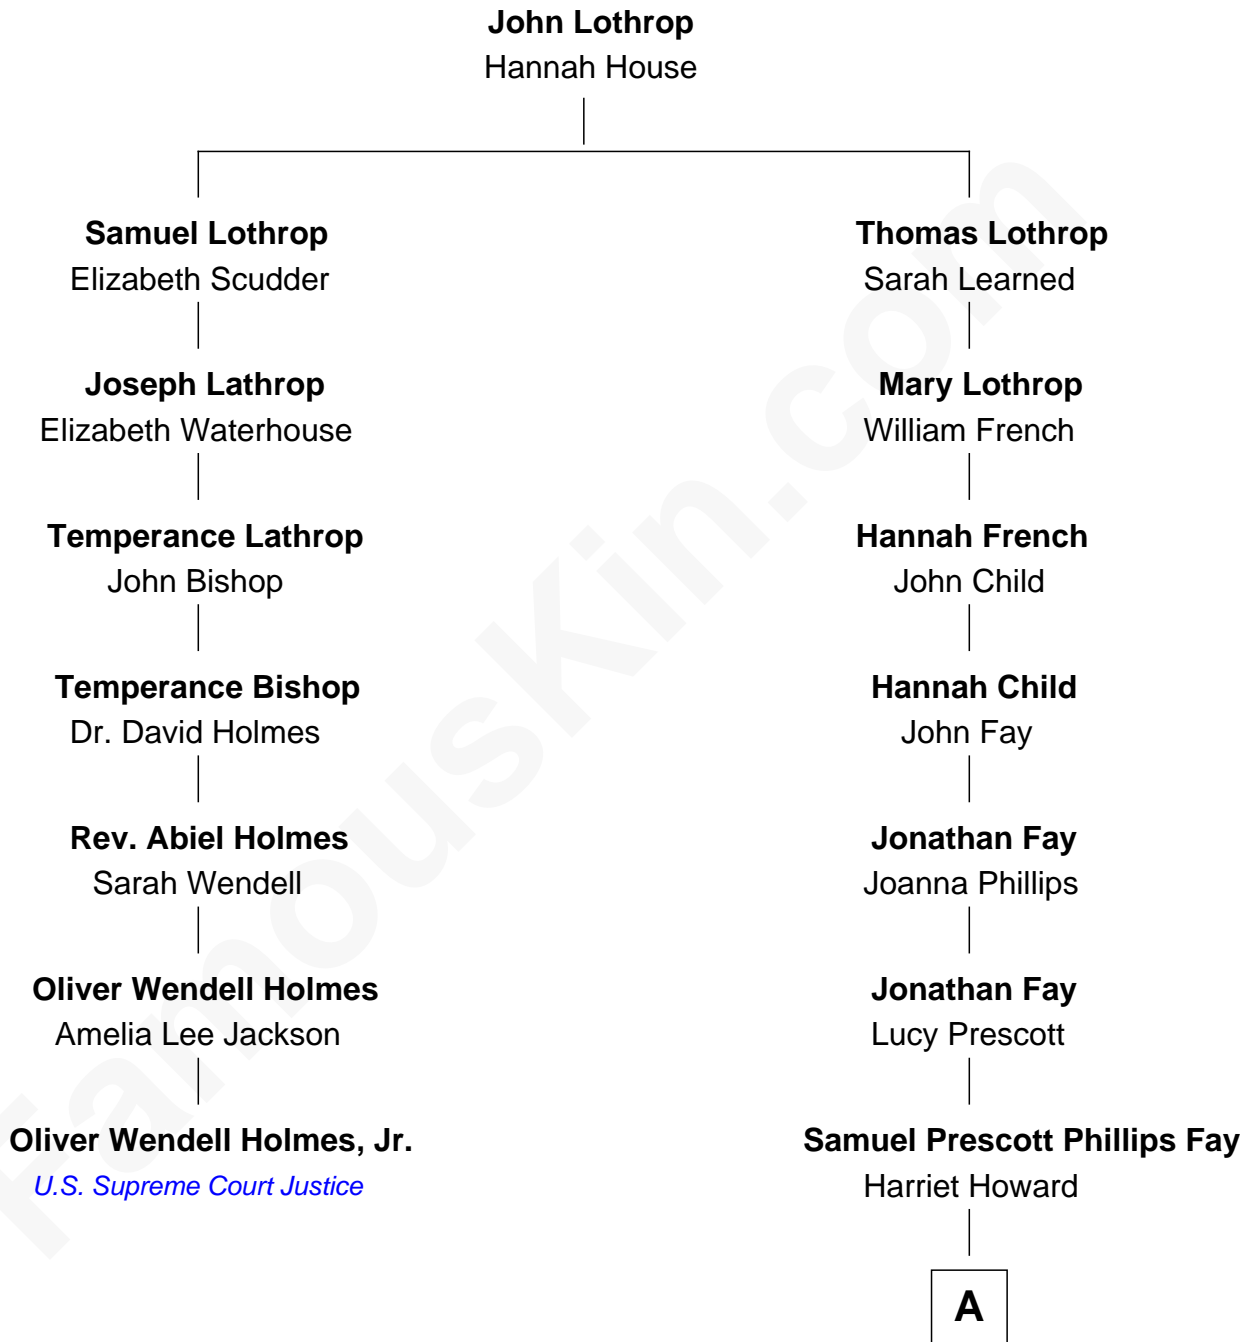

**FamousKin.com**  
**Relationship Chart of**  
**Oliver Wendell Holmes, Jr.**  
*U.S. Supreme Court Justice*

**6th cousin 6 times removed of**  
**Jeb Bush**  
*43rd Governor of Florida*

**A**

**Samuel Howard Fay**  
Susan Montfort Shellman

**Harriet Eleanor Fay**  
Rev. James Smith Bush

**Samuel Prescott Bush**  
Flora Sheldon

**Prescott Sheldon Bush**  
Dorothy Wear Walker

**George Herbert Walker Bush**  
Barbara Pierce

**Jeb Bush**  
*43rd Governor of Florida*