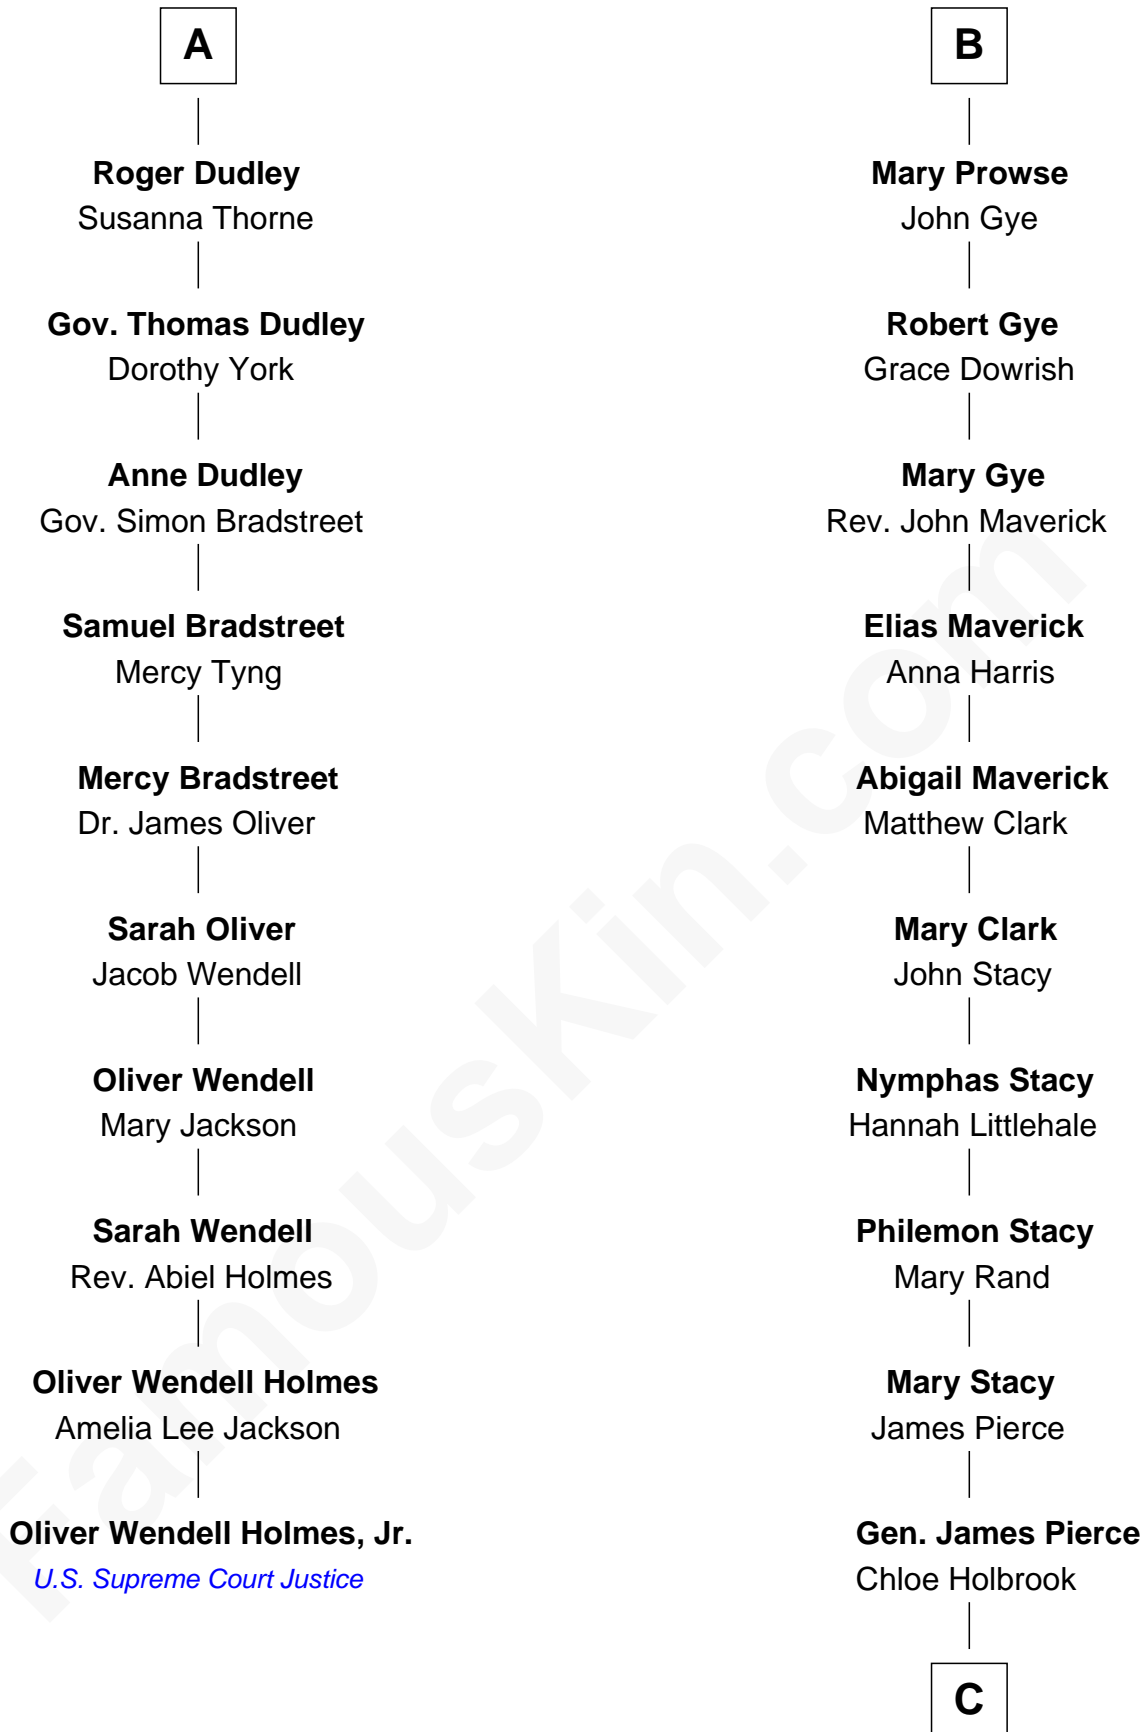

FamousKin.com
Relationship Chart of
Oliver Wendell Holmes, Jr.
U.S. Supreme Court Justice

16th cousin 5 times removed of
Jeb Bush
43rd Governor of Florida

Sir Maurice de Berkeley
 Eve la Zouche

C

Jonas James Pierce

Kate Pritzel

Scott Pierce

Mabel Marvin

Marvin Pierce

Pauline Robinson

Barbara Pierce

George Herbert Walker Bush

Jeb Bush