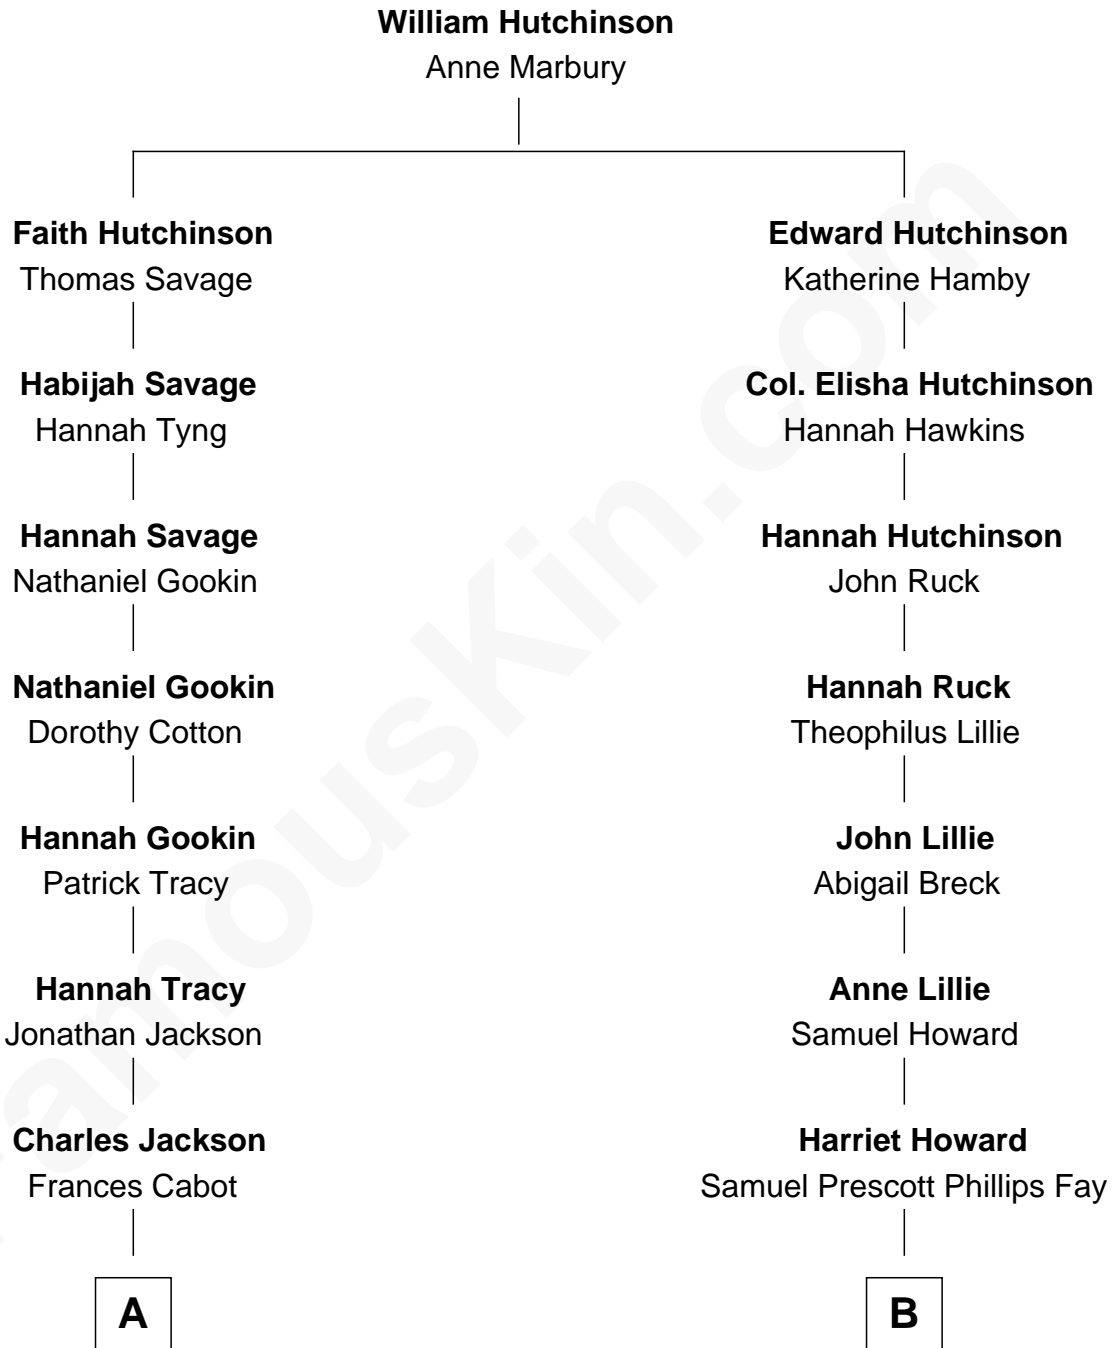

**FamousKin.com**  
**Relationship Chart of**  
**Oliver Wendell Holmes, Jr.**  
*U.S. Supreme Court Justice*

**8th cousin 4 times removed of**  
**Jeb Bush**  
*43rd Governor of Florida*

**A**

**Amelia Lee Jackson**  
Oliver Wendell Holmes

**Oliver Wendell Holmes, Jr.**  
*U.S. Supreme Court Justice*

**B**

**Samuel Howard Fay**  
Susan Montfort Shellman

**Harriet Eleanor Fay**  
Rev. James Smith Bush

**Samuel Prescott Bush**  
Flora Sheldon

**Prescott Sheldon Bush**  
Dorothy Wear Walker

**George Herbert Walker Bush**  
Barbara Pierce

**Jeb Bush**  
*43rd Governor of Florida*

FamousKin.com