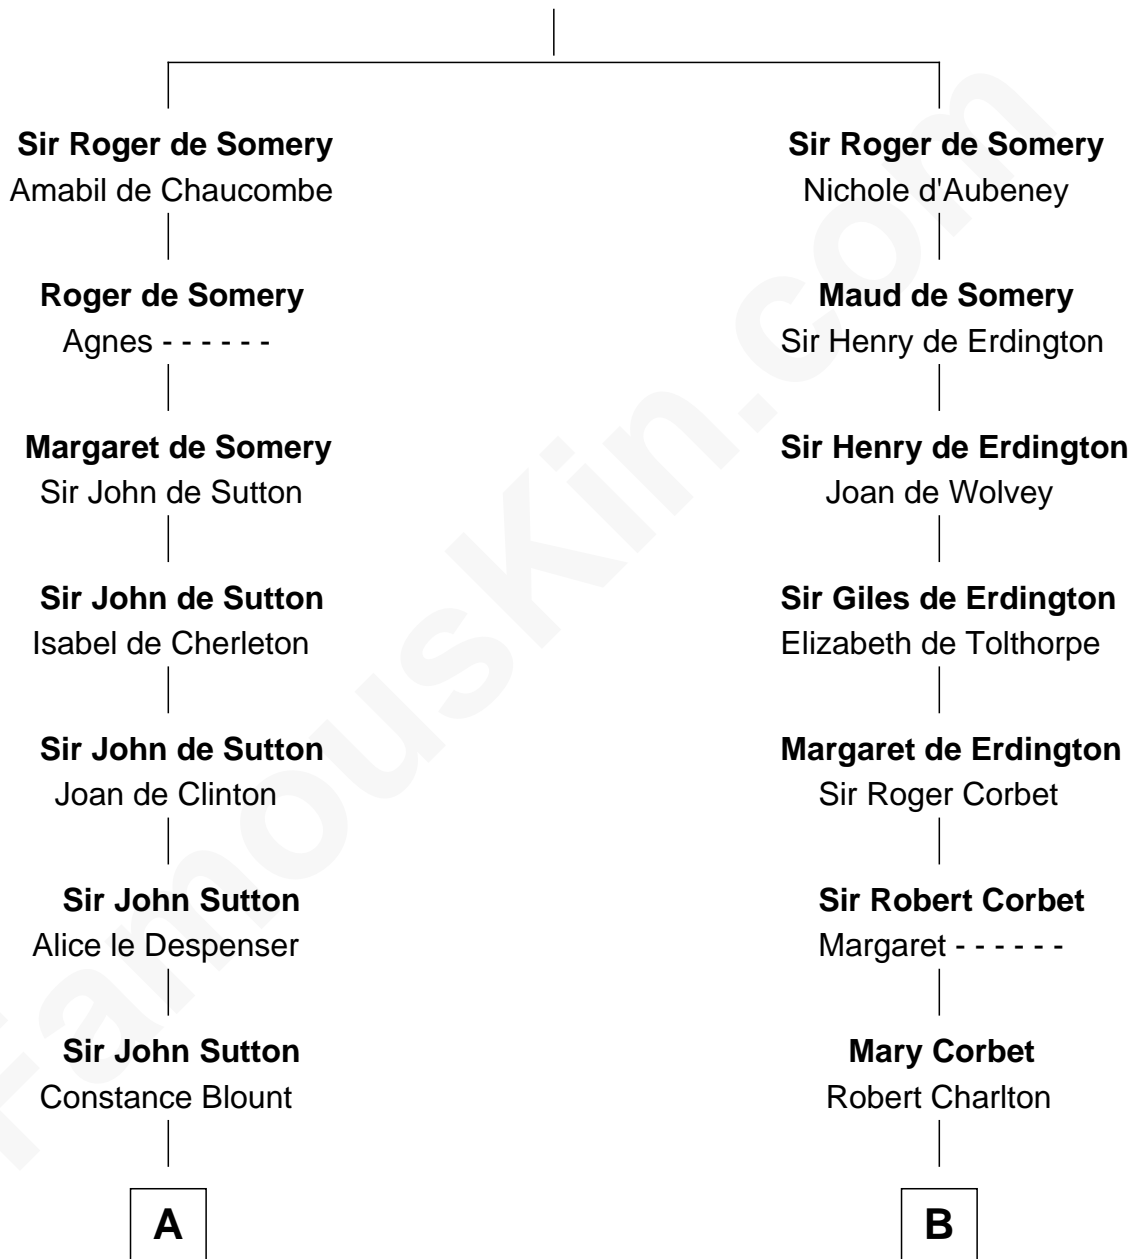

FamousKin.com
Relationship Chart of
Oliver Wendell Holmes, Jr.
U.S. Supreme Court Justice

21st cousin of

Thomas Pynchon
American Novelist

Sir Ralph de Somery
 Margaret le Gras

C

Sarah Oliver
Jacob Wendell

Oliver Wendell
Mary Jackson

Sarah Wendell
Rev. Abiel Holmes

Oliver Wendell Holmes
Amelia Lee Jackson

Oliver Wendell Holmes, Jr.
U.S. Supreme Court Justice

D

William Henry Ruggles Pynchon
Mary Murdock

William Lyon Pynchon
Annie Payne Cogswell