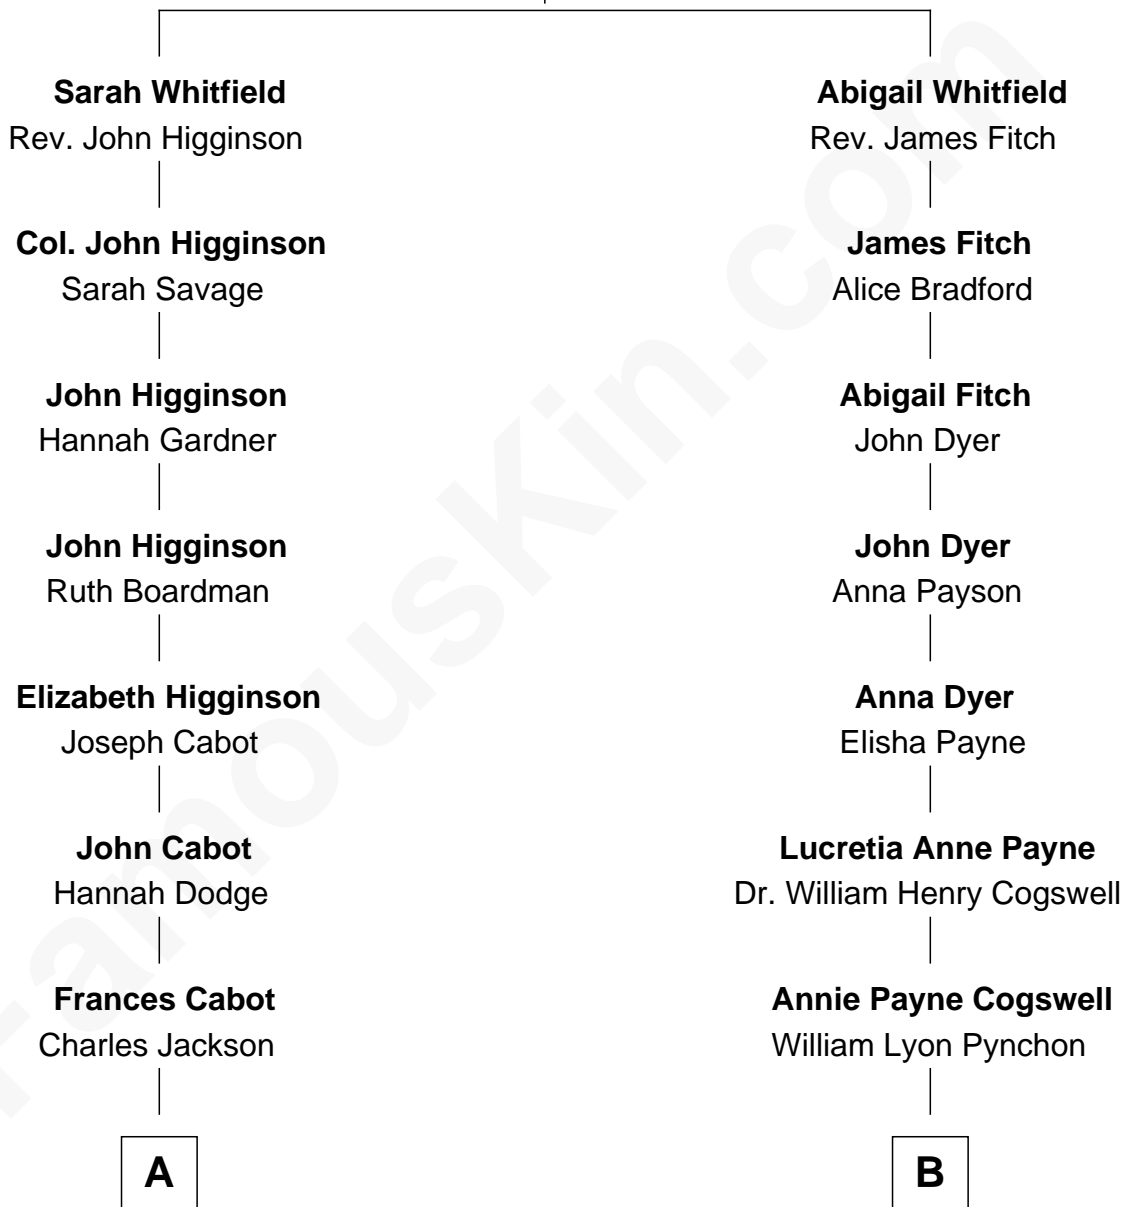

FamousKin.com
Relationship Chart of
Oliver Wendell Holmes, Jr.
U.S. Supreme Court Justice

8th cousin 1 time removed of

Thomas Pynchon
American Novelist

Rev. Henry Whitfield
 Dorothy Sheafe

A

Amelia Lee Jackson
Oliver Wendell Holmes

Oliver Wendell Holmes, Jr.
U.S. Supreme Court Justice

B

William Henry Chichele Pynchon
Carrie Susan Moyses

Thomas Ruggles Pynchon
Catherine Frances Bennett

Thomas Pynchon
Novelist

FamousKin.com