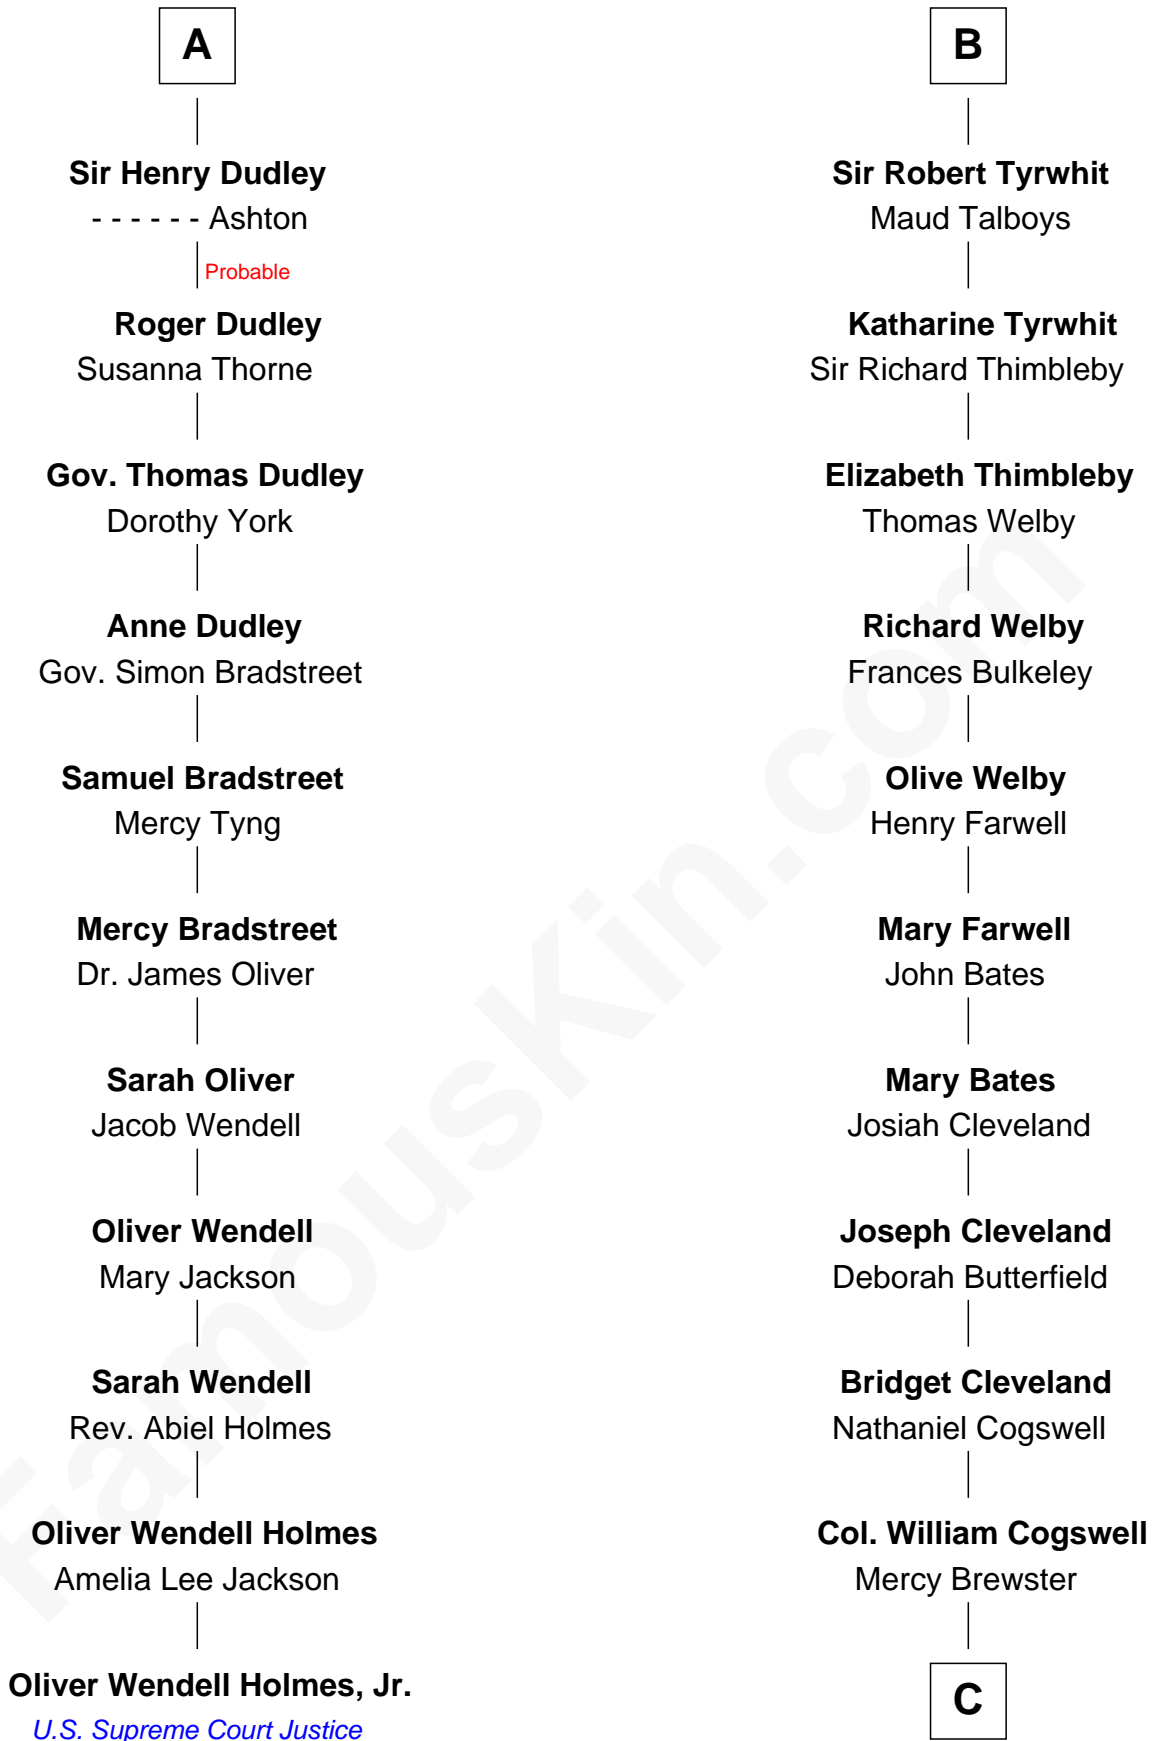

FamousKin.com
Relationship Chart of
Oliver Wendell Holmes, Jr.
U.S. Supreme Court Justice

17th cousin 4 times removed of

Thomas Pynchon
American Novelist

Eudo la Zouche
 Milicent de Cantilupe

Eve la Zouche
 Sir Maurice de Berkeley

Thomas de Berkeley
 Katherine de Clyvedon

Sir John Berkeley
 Elizabeth Betteshorne

Elizabeth Berkeley
 Sir John Sutton

Sir Edmund Sutton
 Joyce Tiptoft

Sir Edward Sutton
 Cecily Willoughby

Sir John Sutton
 Cecily Grey

A

Sir William la Zouche
 Maud Lovel

Milicent la Zouche
 Sir William Deincourt

Margaret Deincourt
 Sir Robert de Tibetot

Elizabeth de Tibetot
 Sir Philip le Despencer

Margery Despencer
 Sir Roger Wentworth

Agnes Wentworth
 Sir Robert Constable

Anne Constable
 William Tyrwhit

B

C

Dr. William Henry Cogswell

Lucretia Anne Payne

Annie Payne Cogswell

William Lyon Pynchon

William Henry Chichele Pynchon