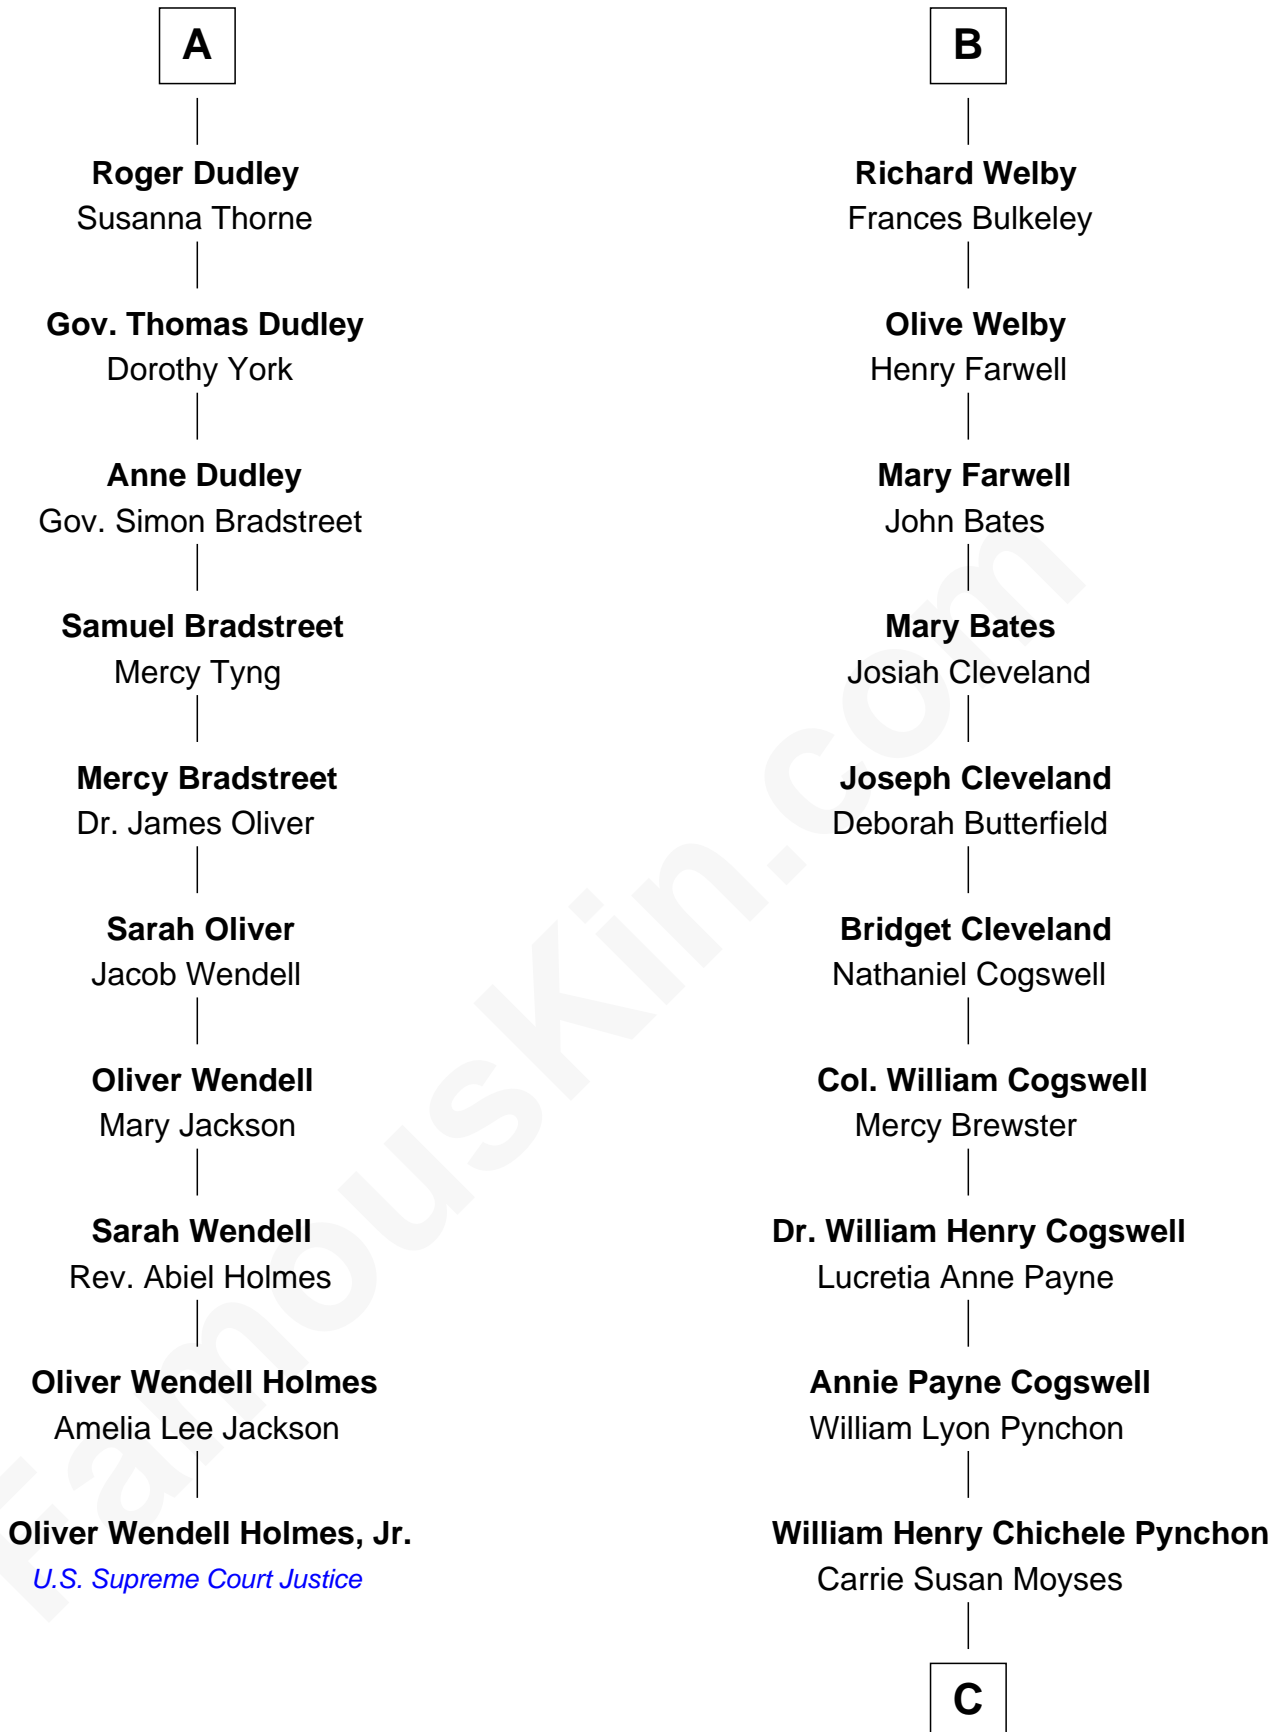

FamousKin.com
Relationship Chart of
Oliver Wendell Holmes, Jr.
U.S. Supreme Court Justice

16th cousin 2 times removed of

Thomas Pynchon
American Novelist

Sir Philip le Despencer
 Elizabeth - - - - -

Alice le Despenser
 Sir John Sutton

A

Sir Philip le Despencer
 Elizabeth de Tibetot

Margery Despencer
 Sir Roger Wentworth

Agnes Wentworth
 Sir Robert Constable

Anne Constable
 William Tyrwhit

Sir Robert Tyrwhit
 Maud Talboys

Katharine Tyrwhit
 Sir Richard Thimbleby

Elizabeth Thimbleby
 Thomas Welby

B

C

Thomas Ruggles Pynchon
Catherine Frances Bennett

Thomas Pynchon
Novelist

FamousKin.com