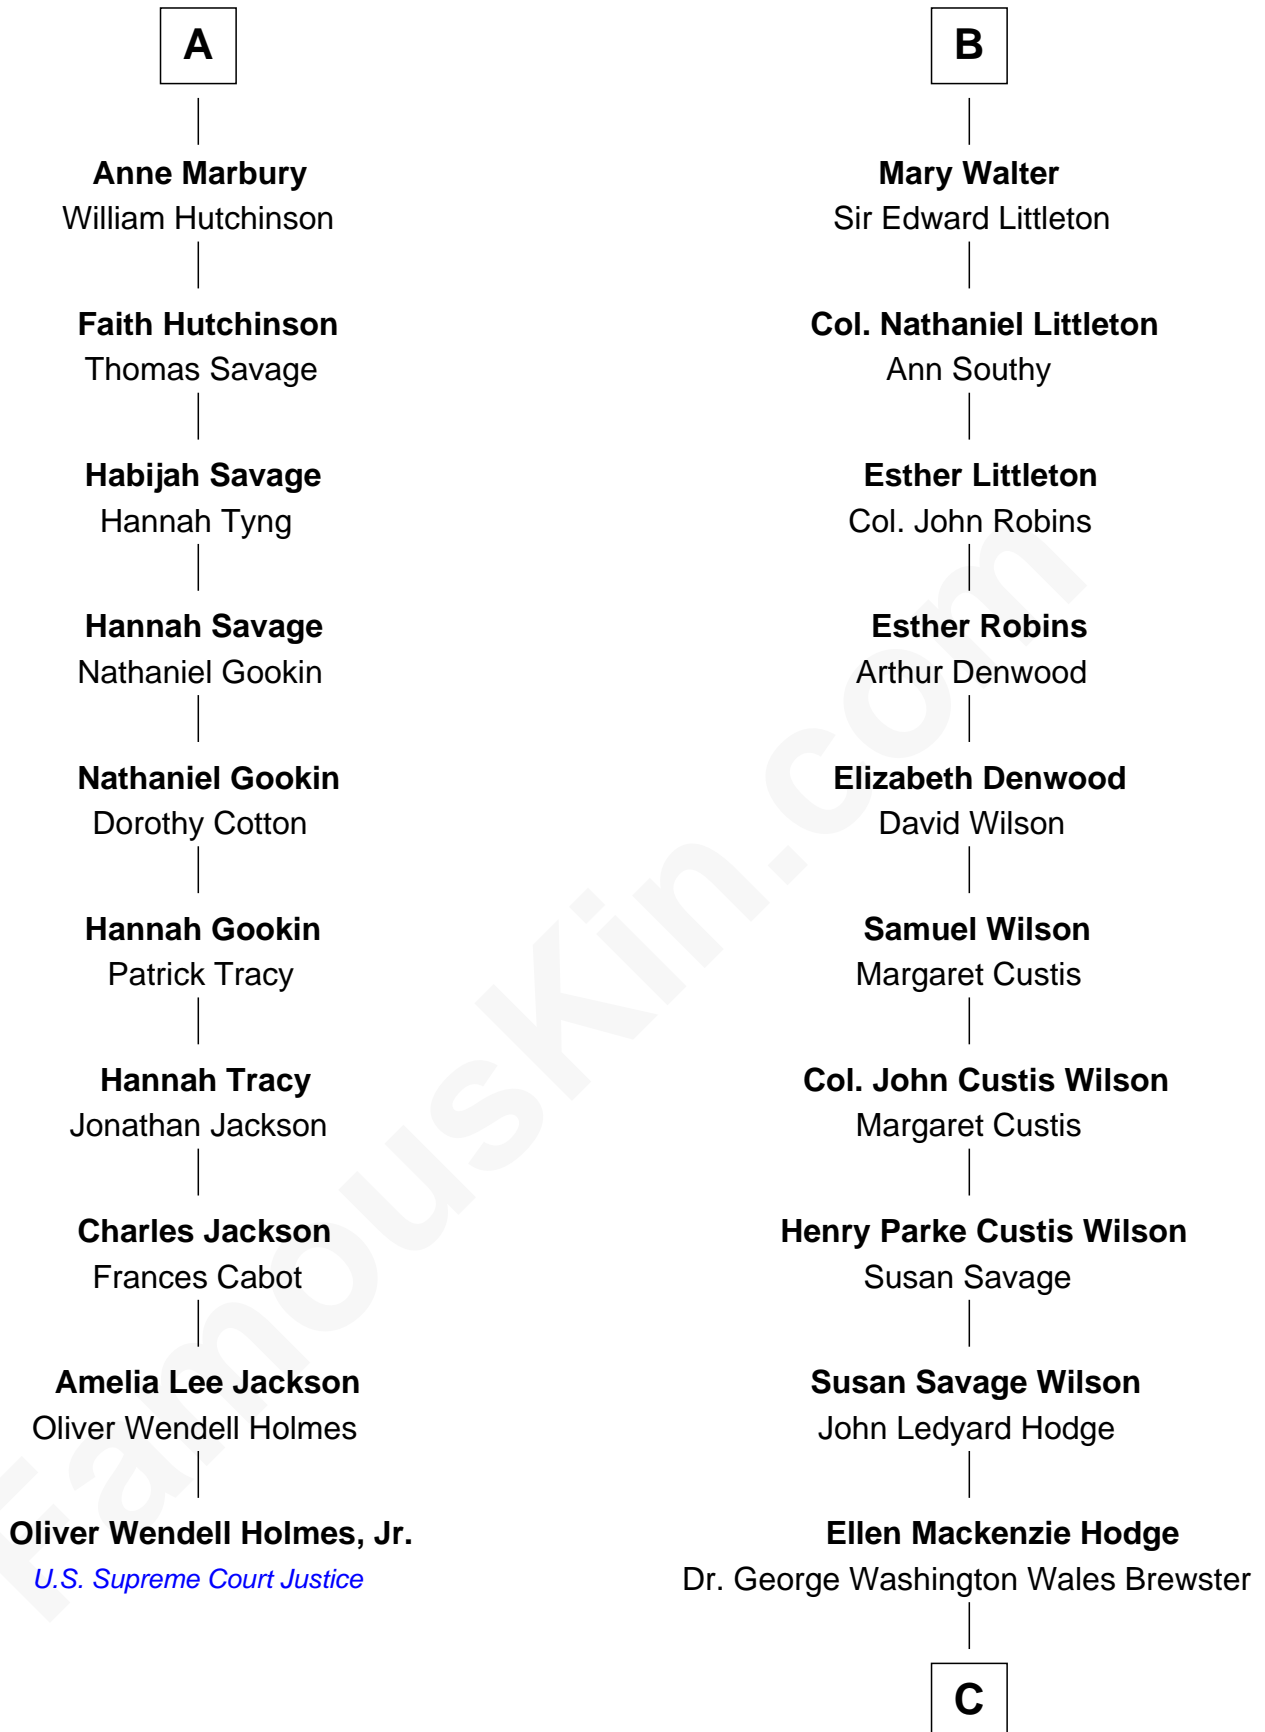

FamousKin.com
Relationship Chart of
Oliver Wendell Holmes, Jr.
U.S. Supreme Court Justice

16th cousin 3 times removed of

Paget Brewster
TV Actress

C

George Washington Wales Brewster

Joan Ryerson

Galen Brewster

Hathaway Tew

Paget Brewster

TV Actress

FamousKin.com