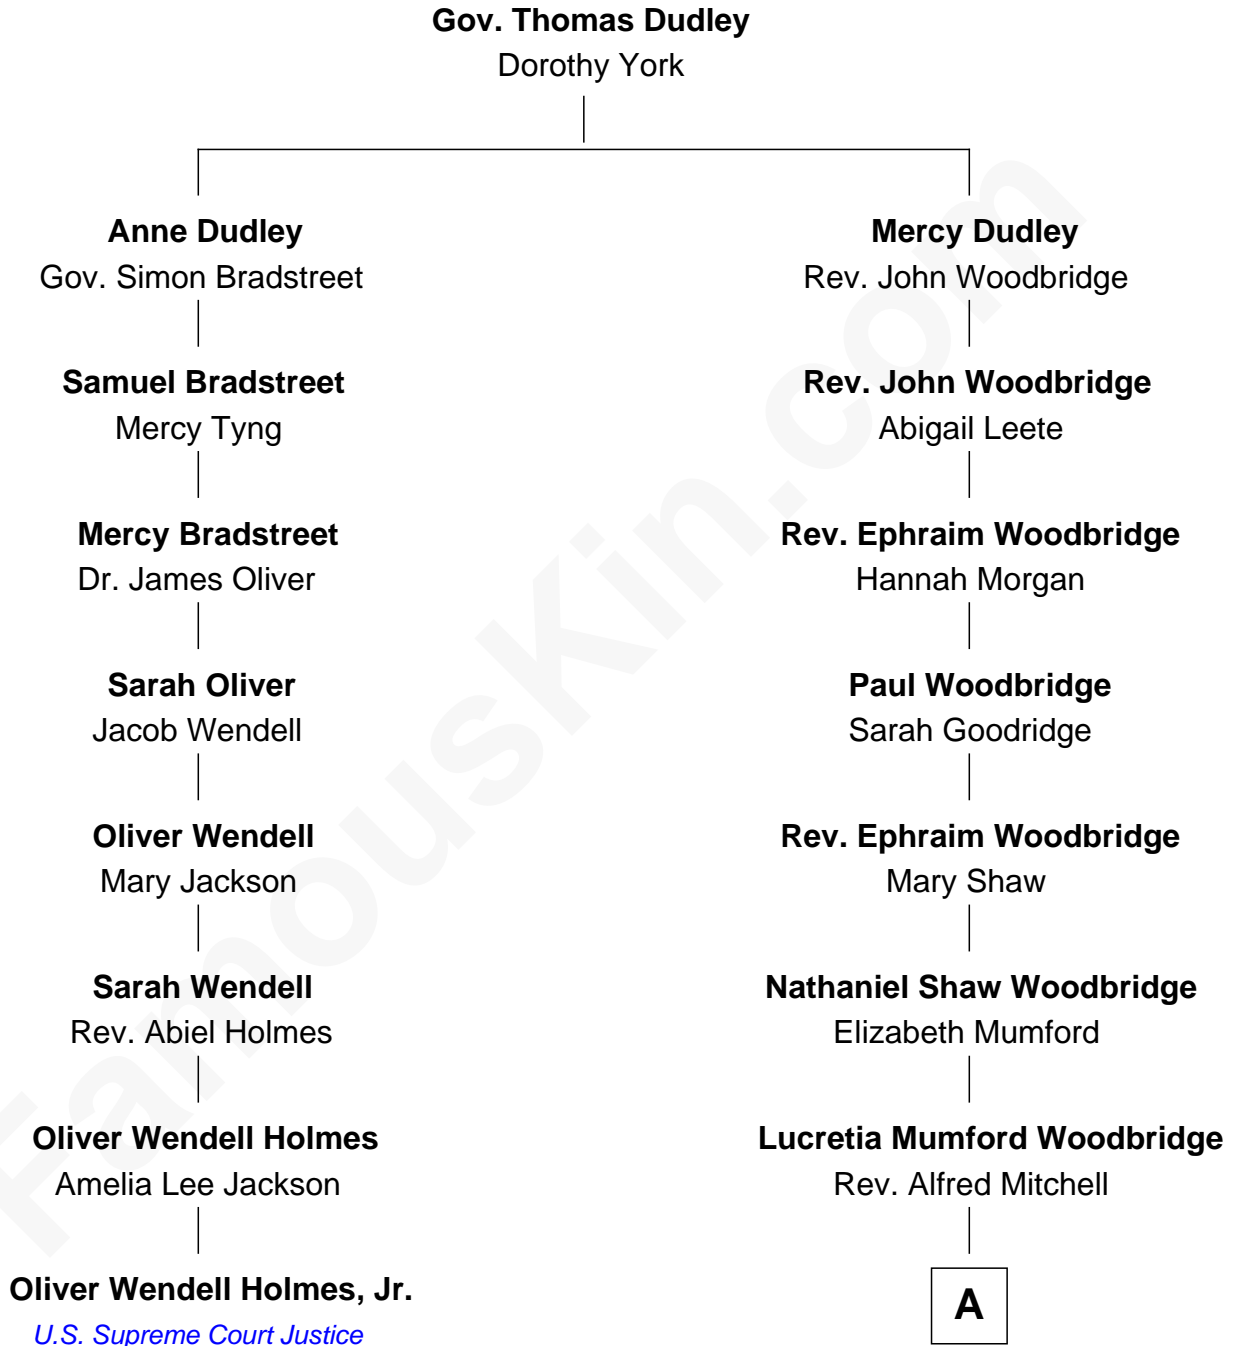

FamousKin.com
Relationship Chart of
Oliver Wendell Holmes, Jr.
U.S. Supreme Court Justice

7th cousin 5 times removed of

Paget Brewster
TV Actress

A

Donald Grant Mitchell

Mary Frances Pringle

Mary Pringle Mitchell

Edward Larned Ryerson

Donald Mitchell Ryerson

Isabelle McGenniss

Joan Ryerson

George Washington Wales Brewster

Galen Brewster

Hathaway Tew

Paget Brewster

TV Actress