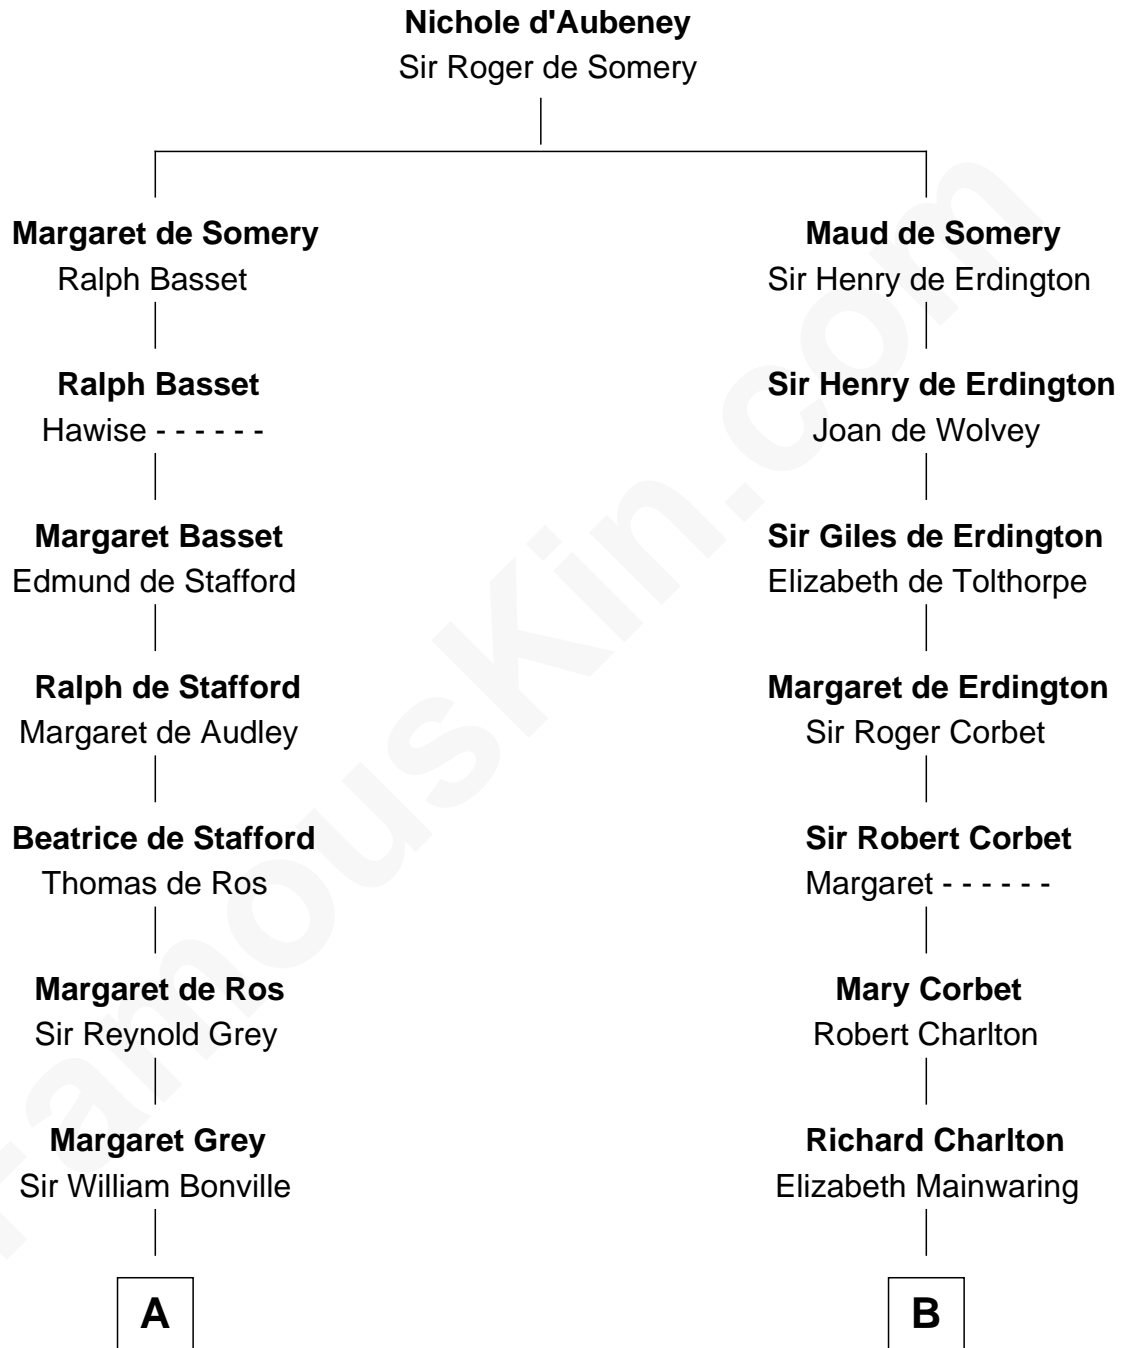

**FamousKin.com**  
**Relationship Chart of**  
**Oliver Wendell Holmes, Jr.**  
*U.S. Supreme Court Justice*

19th cousin 2 times removed of

**James Sherman**  
*27th U.S. Vice-President*

**C**

**Sarah Oliver**  
Jacob Wendell

**Oliver Wendell**  
Mary Jackson

**Sarah Wendell**  
Rev. Abiel Holmes

**Oliver Wendell Holmes**  
Amelia Lee Jackson

**Oliver Wendell Holmes, Jr.**  
*U.S. Supreme Court Justice*

**D**

**Frances Lucretia Williams**  
Richard Winslow Sherman

**Mary Frances Sherman**  
Richard Updike Sherman

**James Sherman**  
*27th U.S. Vice-President*

FamousKin.com