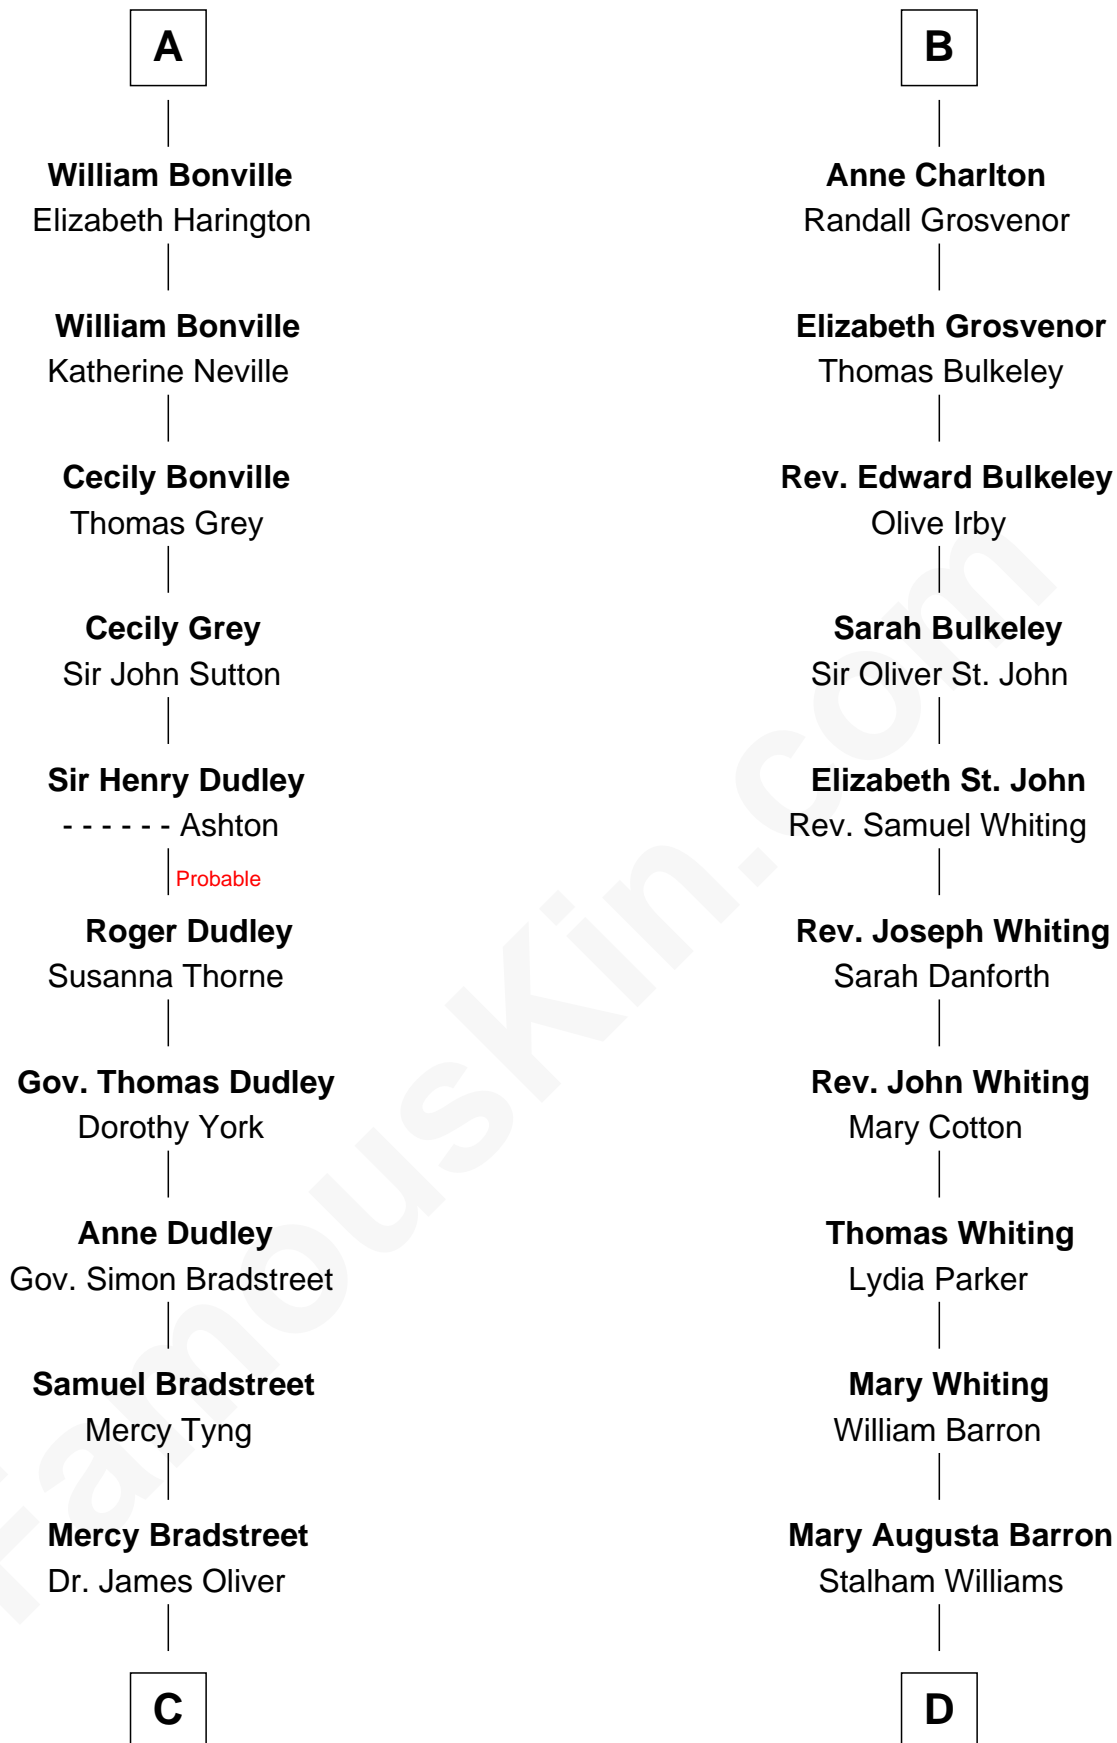

**FamousKin.com**  
**Relationship Chart of**  
**Oliver Wendell Holmes, Jr.**  
*U.S. Supreme Court Justice*

19th cousin 2 times removed of

**James Sherman**  
*27th U.S. Vice-President*

**C**

**Sarah Oliver**  
Jacob Wendell

**Oliver Wendell**  
Mary Jackson

**Sarah Wendell**  
Rev. Abiel Holmes

**Oliver Wendell Holmes**  
Amelia Lee Jackson

**Oliver Wendell Holmes, Jr.**  
*U.S. Supreme Court Justice*

**D**

**Frances Lucretia Williams**  
Richard Winslow Sherman

**Mary Frances Sherman**  
Richard Updike Sherman

**James Sherman**  
*27th U.S. Vice-President*

FamousKin.com