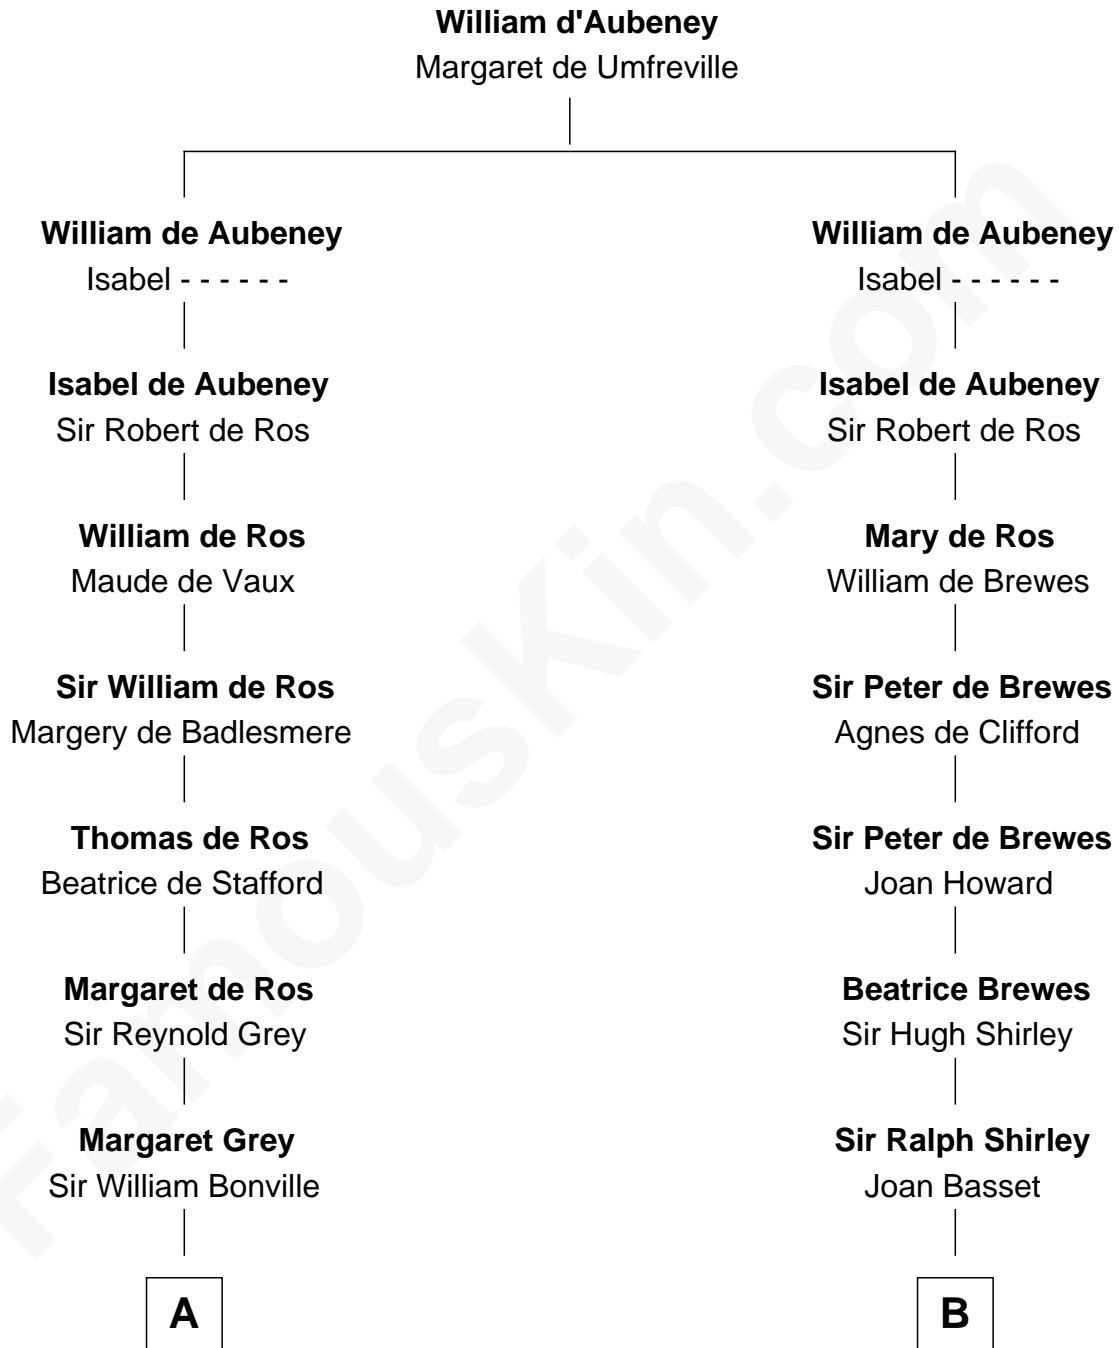

FamousKin.com
Relationship Chart of
Oliver Wendell Holmes, Jr.
U.S. Supreme Court Justice

20th cousin 1 time removed of

James Sherman
27th U.S. Vice-President

C

Sarah Oliver
Jacob Wendell

Oliver Wendell
Mary Jackson

Sarah Wendell
Rev. Abiel Holmes

Oliver Wendell Holmes
Amelia Lee Jackson

Oliver Wendell Holmes, Jr.
U.S. Supreme Court Justice

D

Jahaziel Sherman
Nancy Winslow

Richard Winslow Sherman
Frances Lucretia Williams