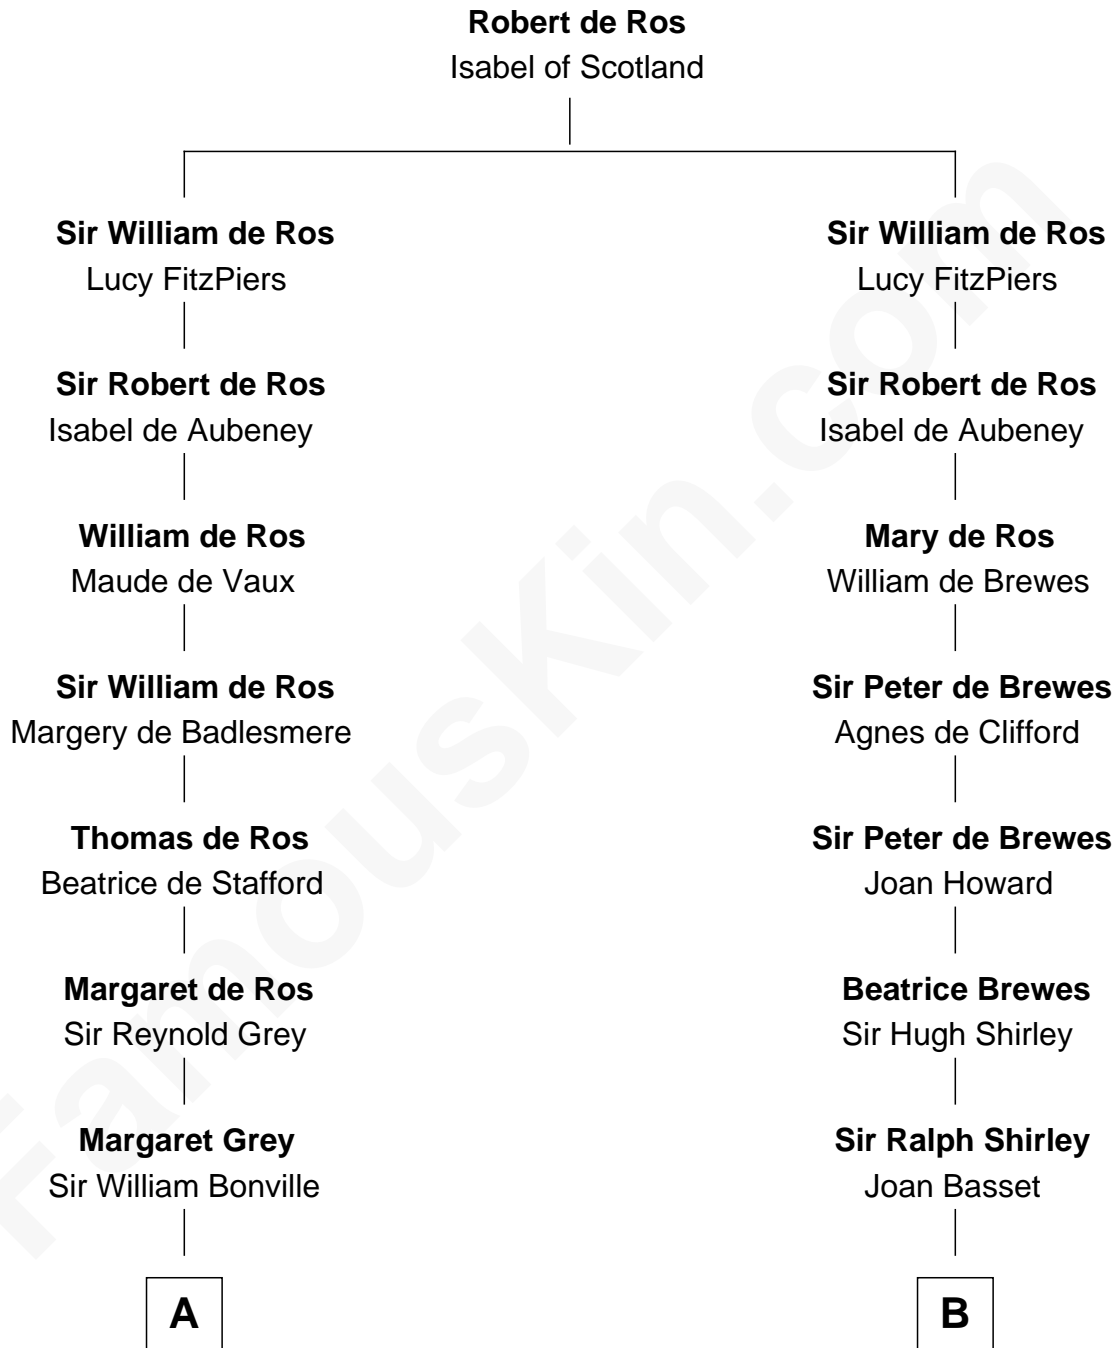

FamousKin.com
Relationship Chart of
Oliver Wendell Holmes, Jr.
U.S. Supreme Court Justice

20th cousin 1 time removed of

James Sherman
27th U.S. Vice-President

C

Sarah Oliver
Jacob Wendell

Oliver Wendell
Mary Jackson