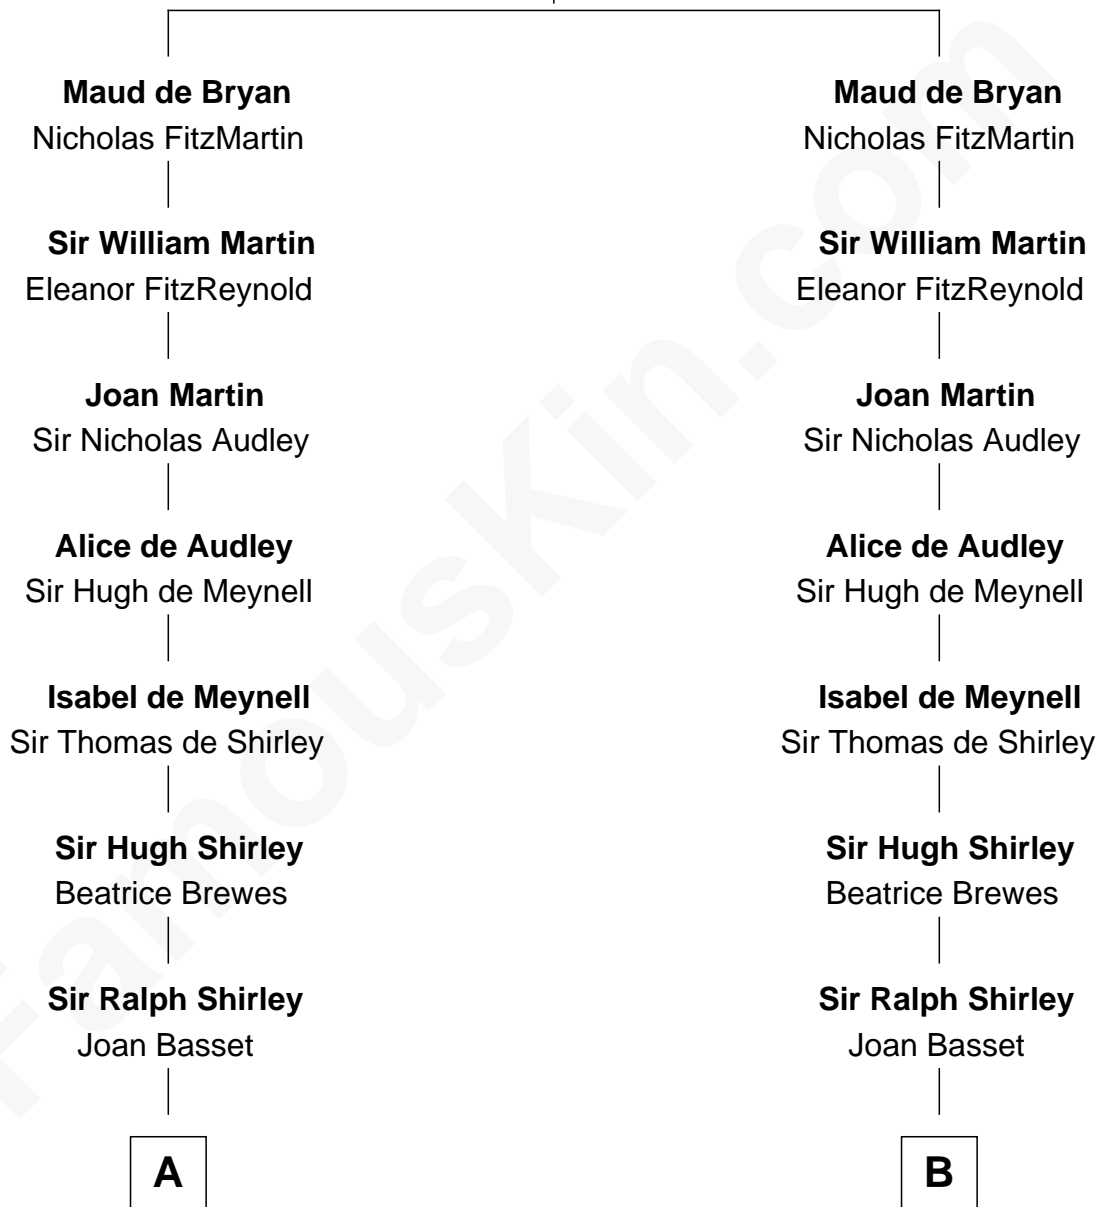

FamousKin.com
Relationship Chart of
Oliver Wendell Holmes, Jr.
U.S. Supreme Court Justice

20th cousin 1 time removed of
James Sherman
27th U.S. Vice-President

Guy de Bryan
 Eve de Tracy

C

Sarah Oliver
Jacob Wendell

Oliver Wendell
Mary Jackson

Sarah Wendell
Rev. Abiel Holmes

Oliver Wendell Holmes
Amelia Lee Jackson

Oliver Wendell Holmes, Jr.
U.S. Supreme Court Justice

D

Jahaziel Sherman
Nancy Winslow

Richard Winslow Sherman
Frances Lucretia Williams

Mary Frances Sherman
Richard Updike Sherman

James Sherman
27th U.S. Vice-President