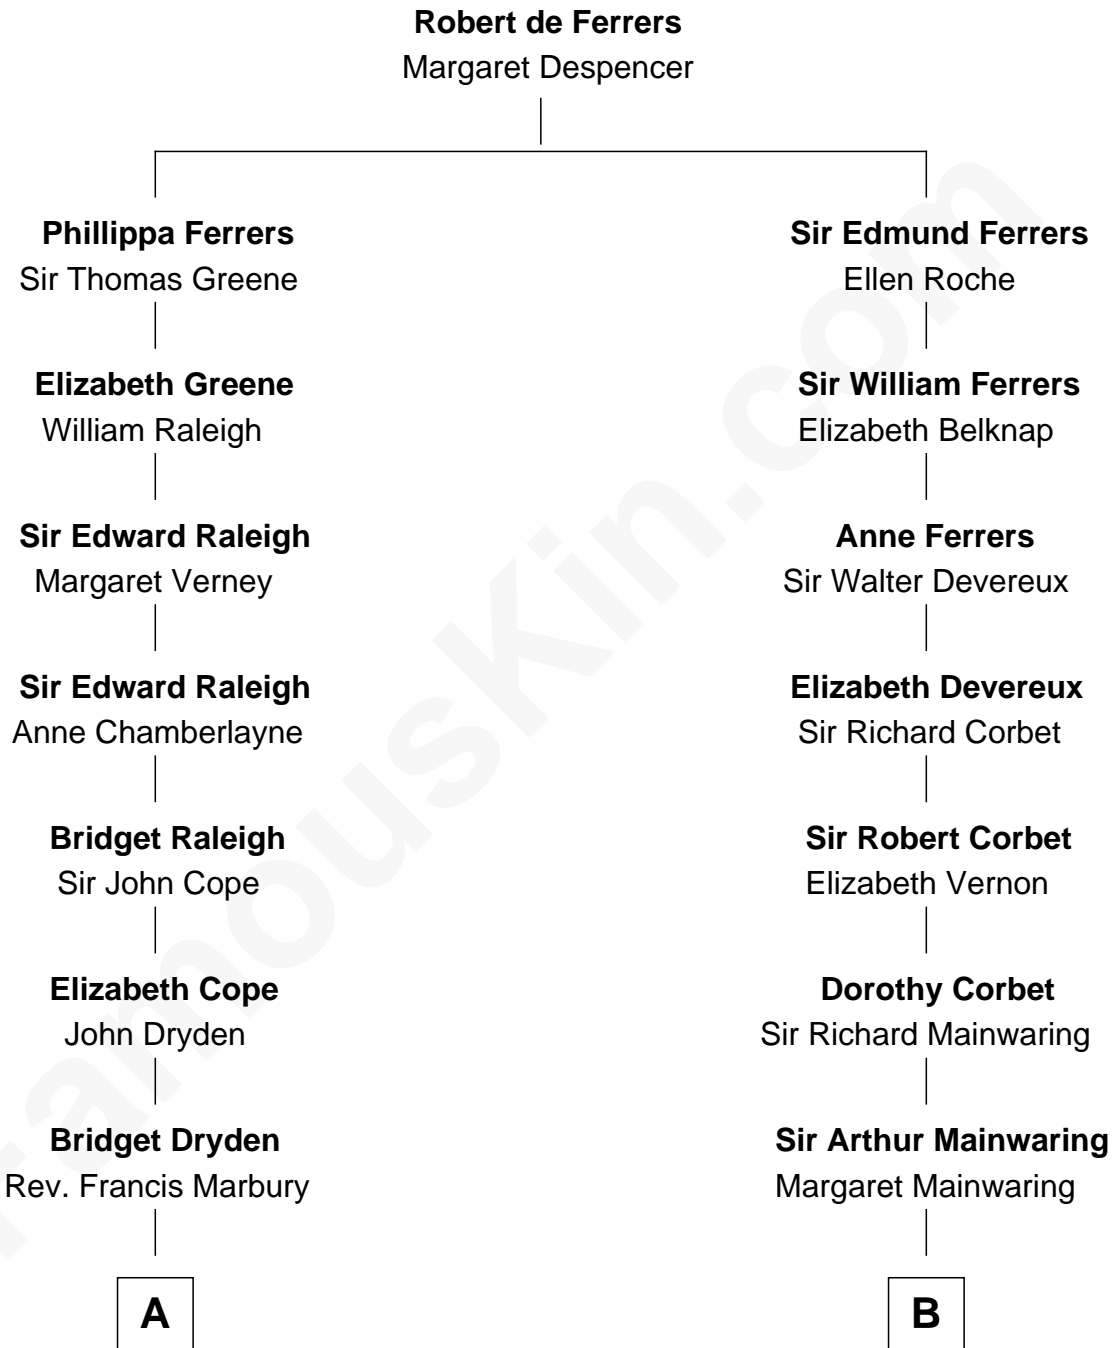

FamousKin.com
Relationship Chart of
Oliver Wendell Holmes, Jr.
U.S. Supreme Court Justice

16th cousin 2 times removed of

Allen Dulles
5th Director of the C.I.A.

A

Anne Marbury
William Hutchinson

Faith Hutchinson
Thomas Savage

Habijah Savage
Hannah Tyng

Hannah Savage
Nathaniel Gookin

Nathaniel Gookin
Dorothy Cotton

Hannah Gookin
Patrick Tracy

Hannah Tracy
Jonathan Jackson

Charles Jackson
Frances Cabot

Amelia Lee Jackson
Oliver Wendell Holmes