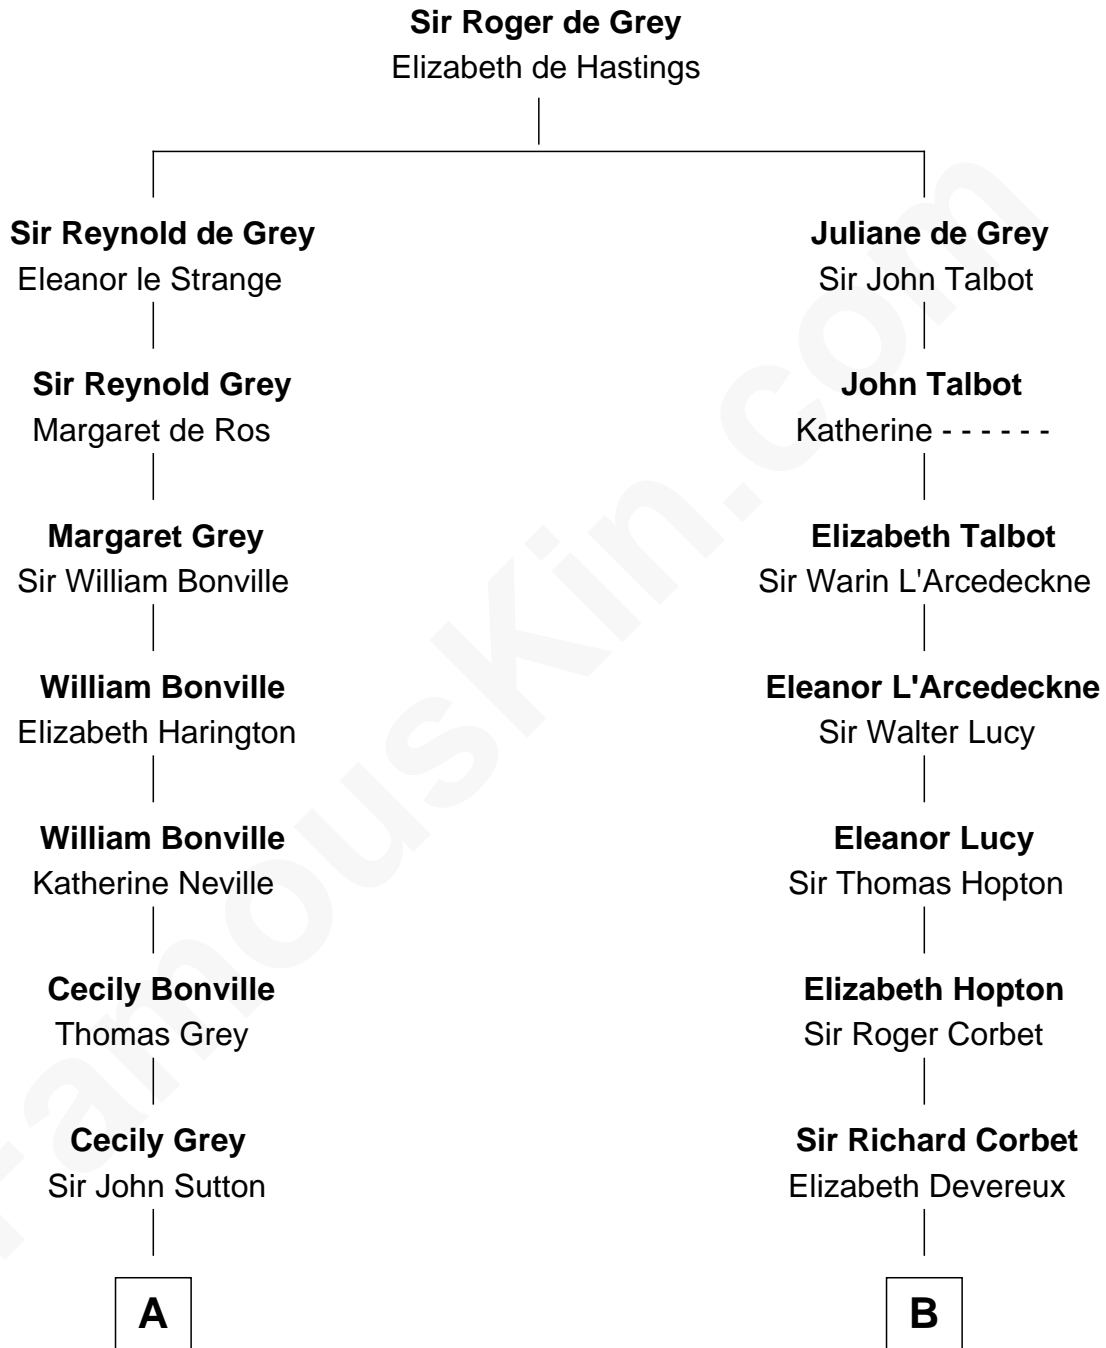

FamousKin.com
Relationship Chart of
Oliver Wendell Holmes, Jr.
U.S. Supreme Court Justice

17th cousin 4 times removed of

John Foster Dulles
52nd U.S. Secretary of State

C

Joanna Leffingwell

Charles Lathrop

Harriet Wadsworth Lathrop

Rev. Miron Winslow

Harriet Lathrop Winslow

Rev. John Welsh Dulles

Allen Macy Dulles

Edith Foster

John Foster Dulles

52nd U.S. Secretary of State