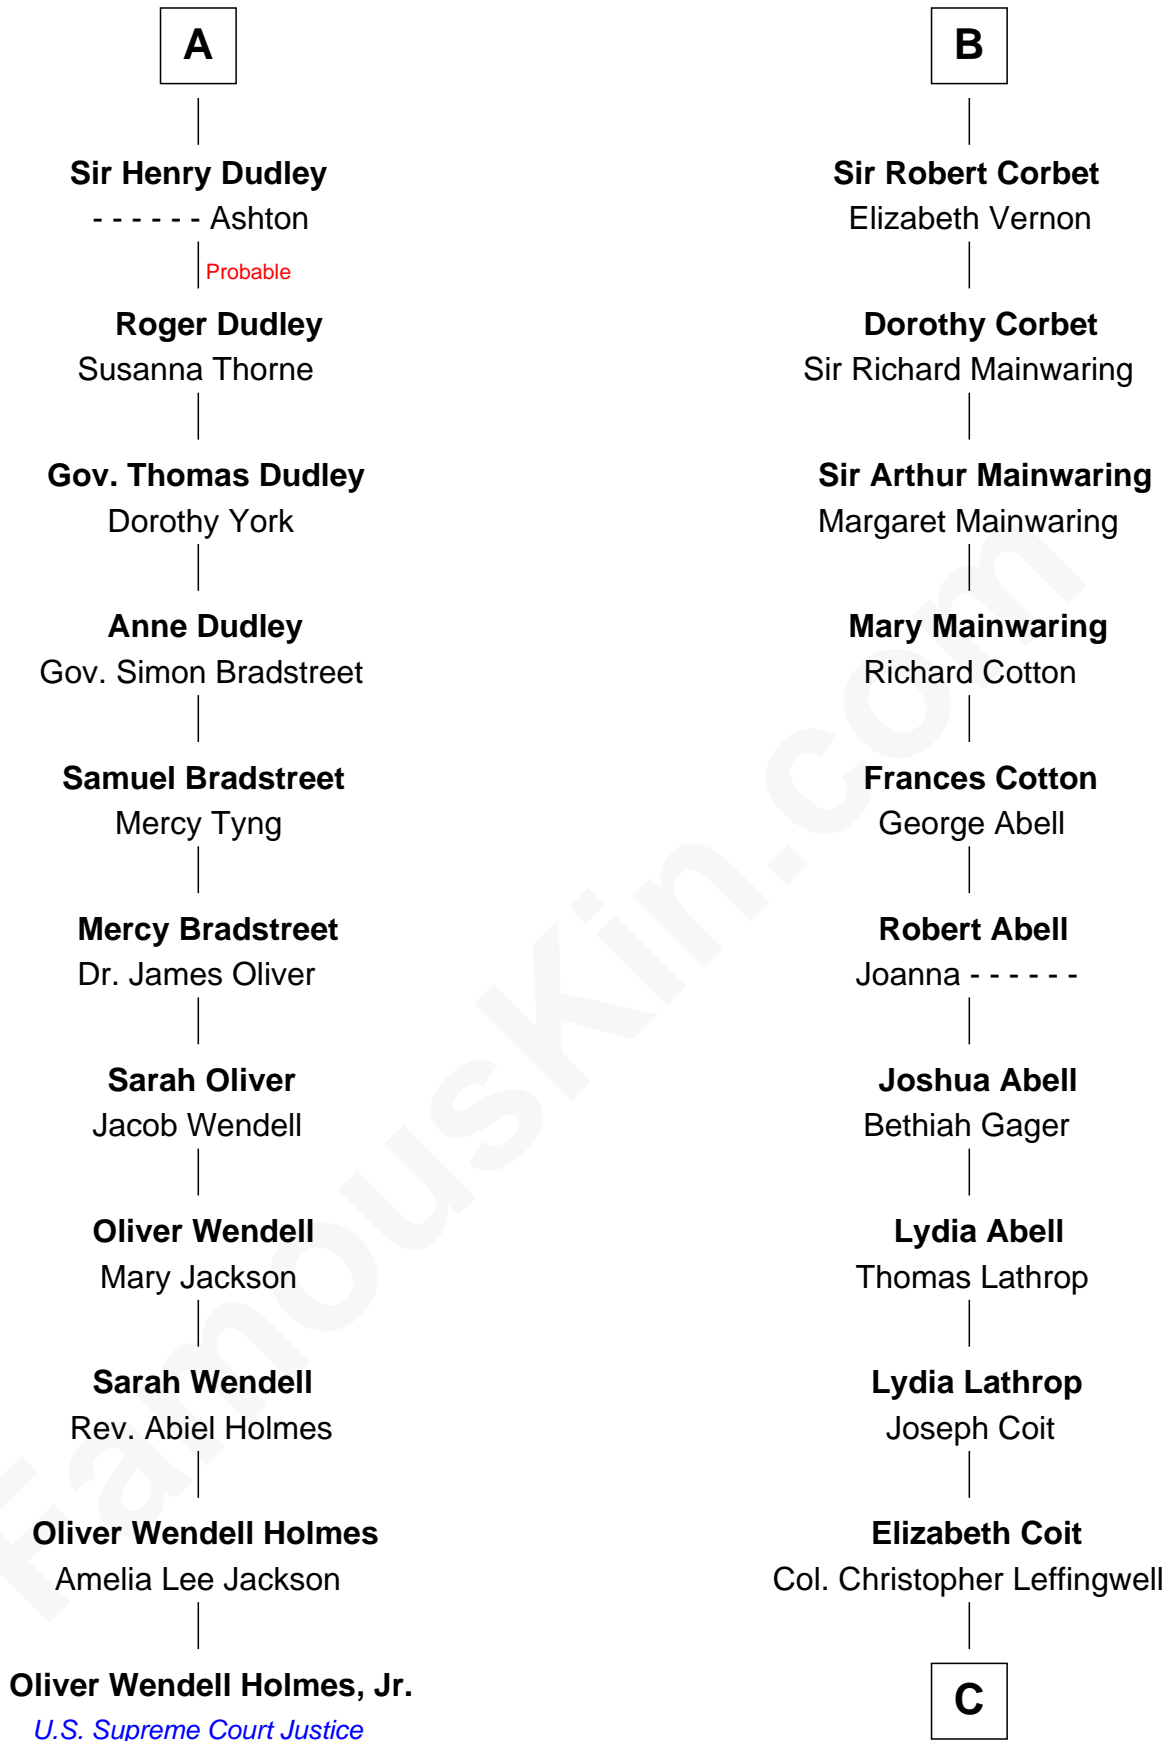

FamousKin.com
Relationship Chart of
Oliver Wendell Holmes, Jr.
U.S. Supreme Court Justice

17th cousin 4 times removed of

John Foster Dulles
52nd U.S. Secretary of State

C

Joanna Leffingwell

Charles Lathrop

Harriet Wadsworth Lathrop

Rev. Miron Winslow

Harriet Lathrop Winslow

Rev. John Welsh Dulles

Allen Macy Dulles

Edith Foster

John Foster Dulles

52nd U.S. Secretary of State