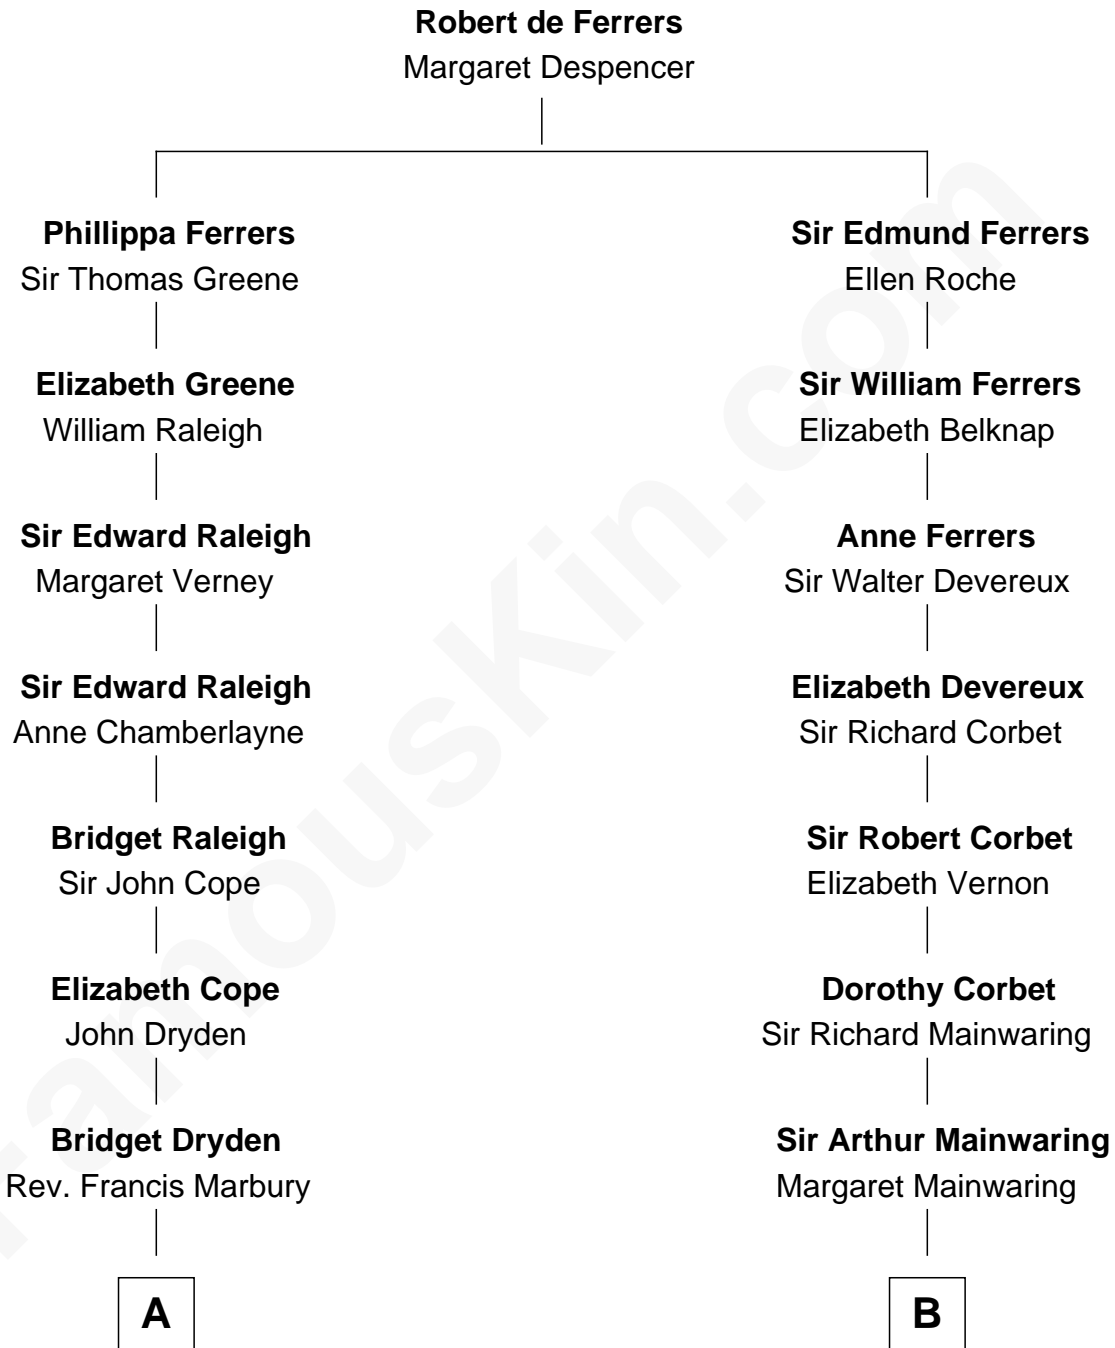

**FamousKin.com**  
**Relationship Chart of**  
**Oliver Wendell Holmes, Jr.**  
*U.S. Supreme Court Justice*

**16th cousin 2 times removed of**

**John Foster Dulles**  
*52nd U.S. Secretary of State*

C

Allen Macy Dulles

Edith Foster

John Foster Dulles

*52nd U.S. Secretary of State*

FamousKin.com