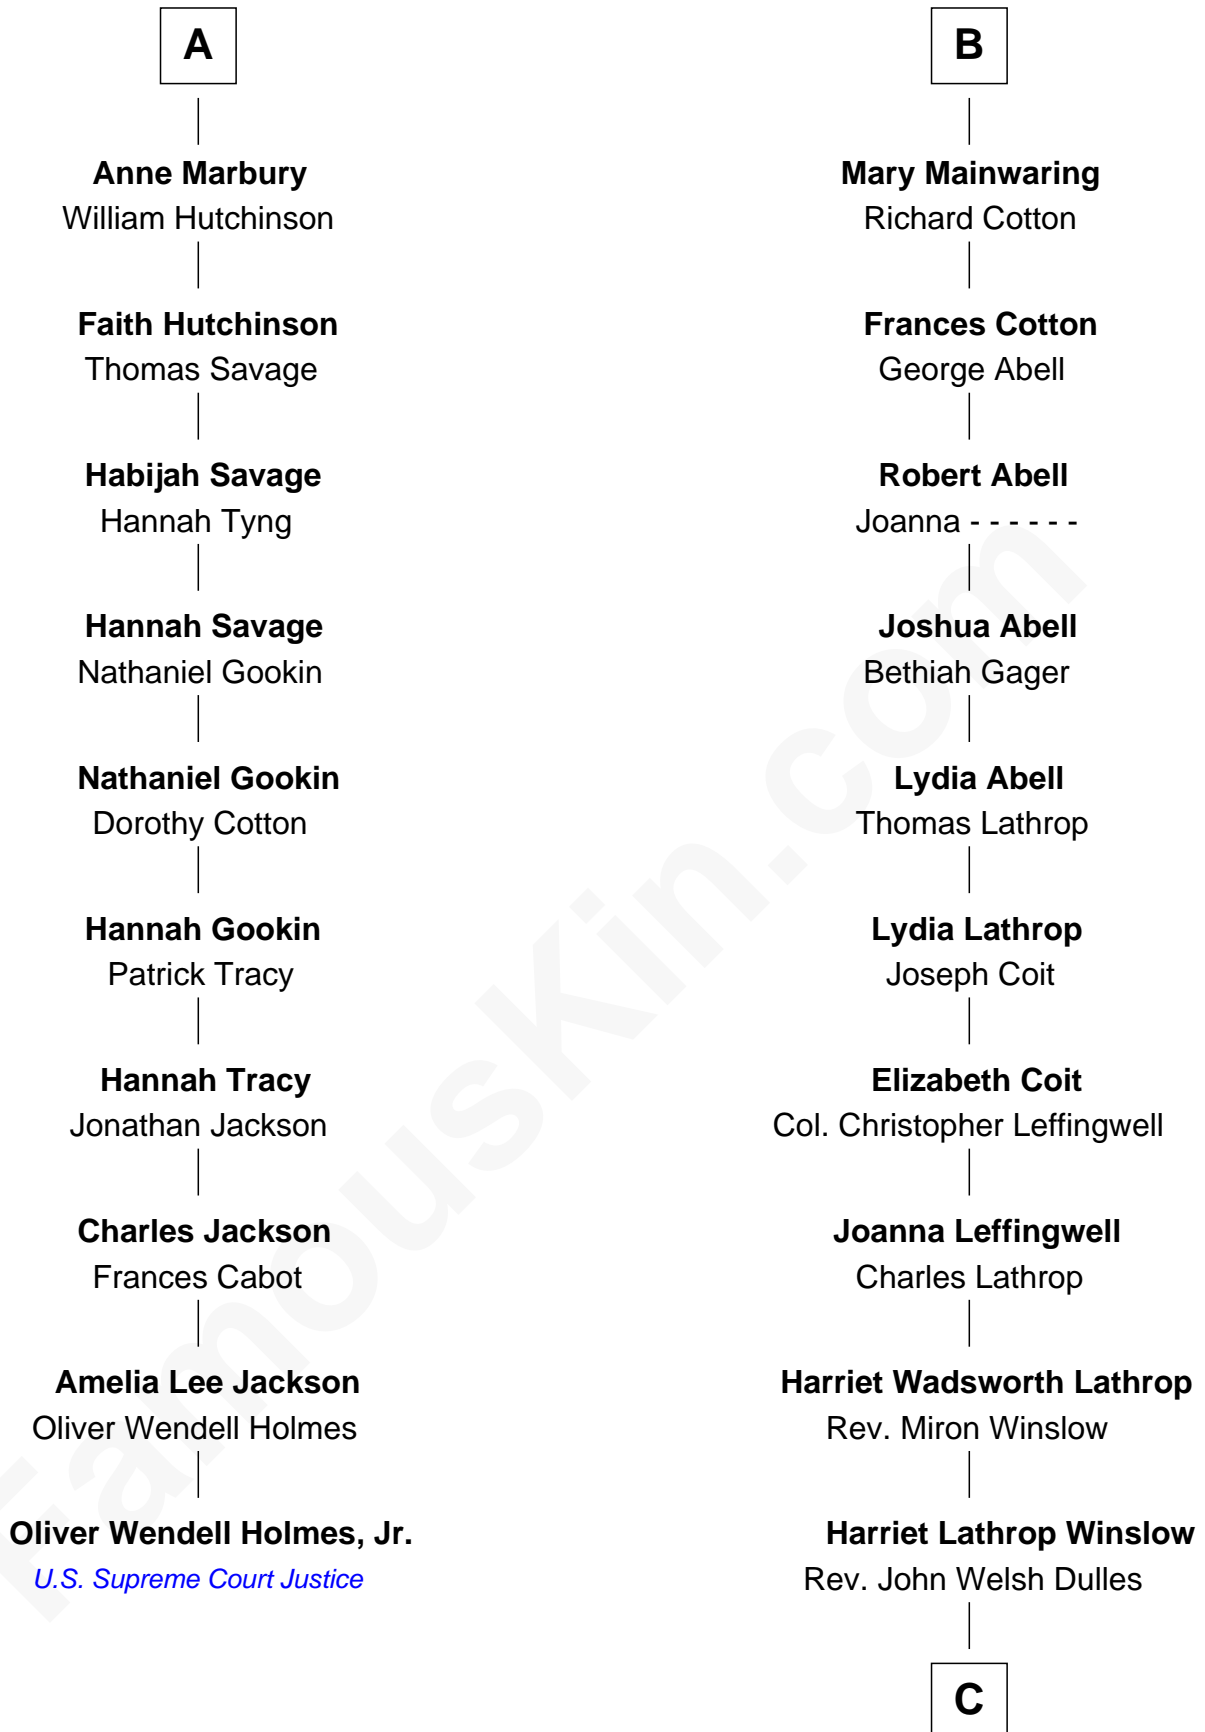

**FamousKin.com**  
**Relationship Chart of**  
**Oliver Wendell Holmes, Jr.**  
*U.S. Supreme Court Justice*

**16th cousin 2 times removed of**

**John Foster Dulles**  
*52nd U.S. Secretary of State*

C

Allen Macy Dulles

Edith Foster

John Foster Dulles

*52nd U.S. Secretary of State*

FamousKin.com