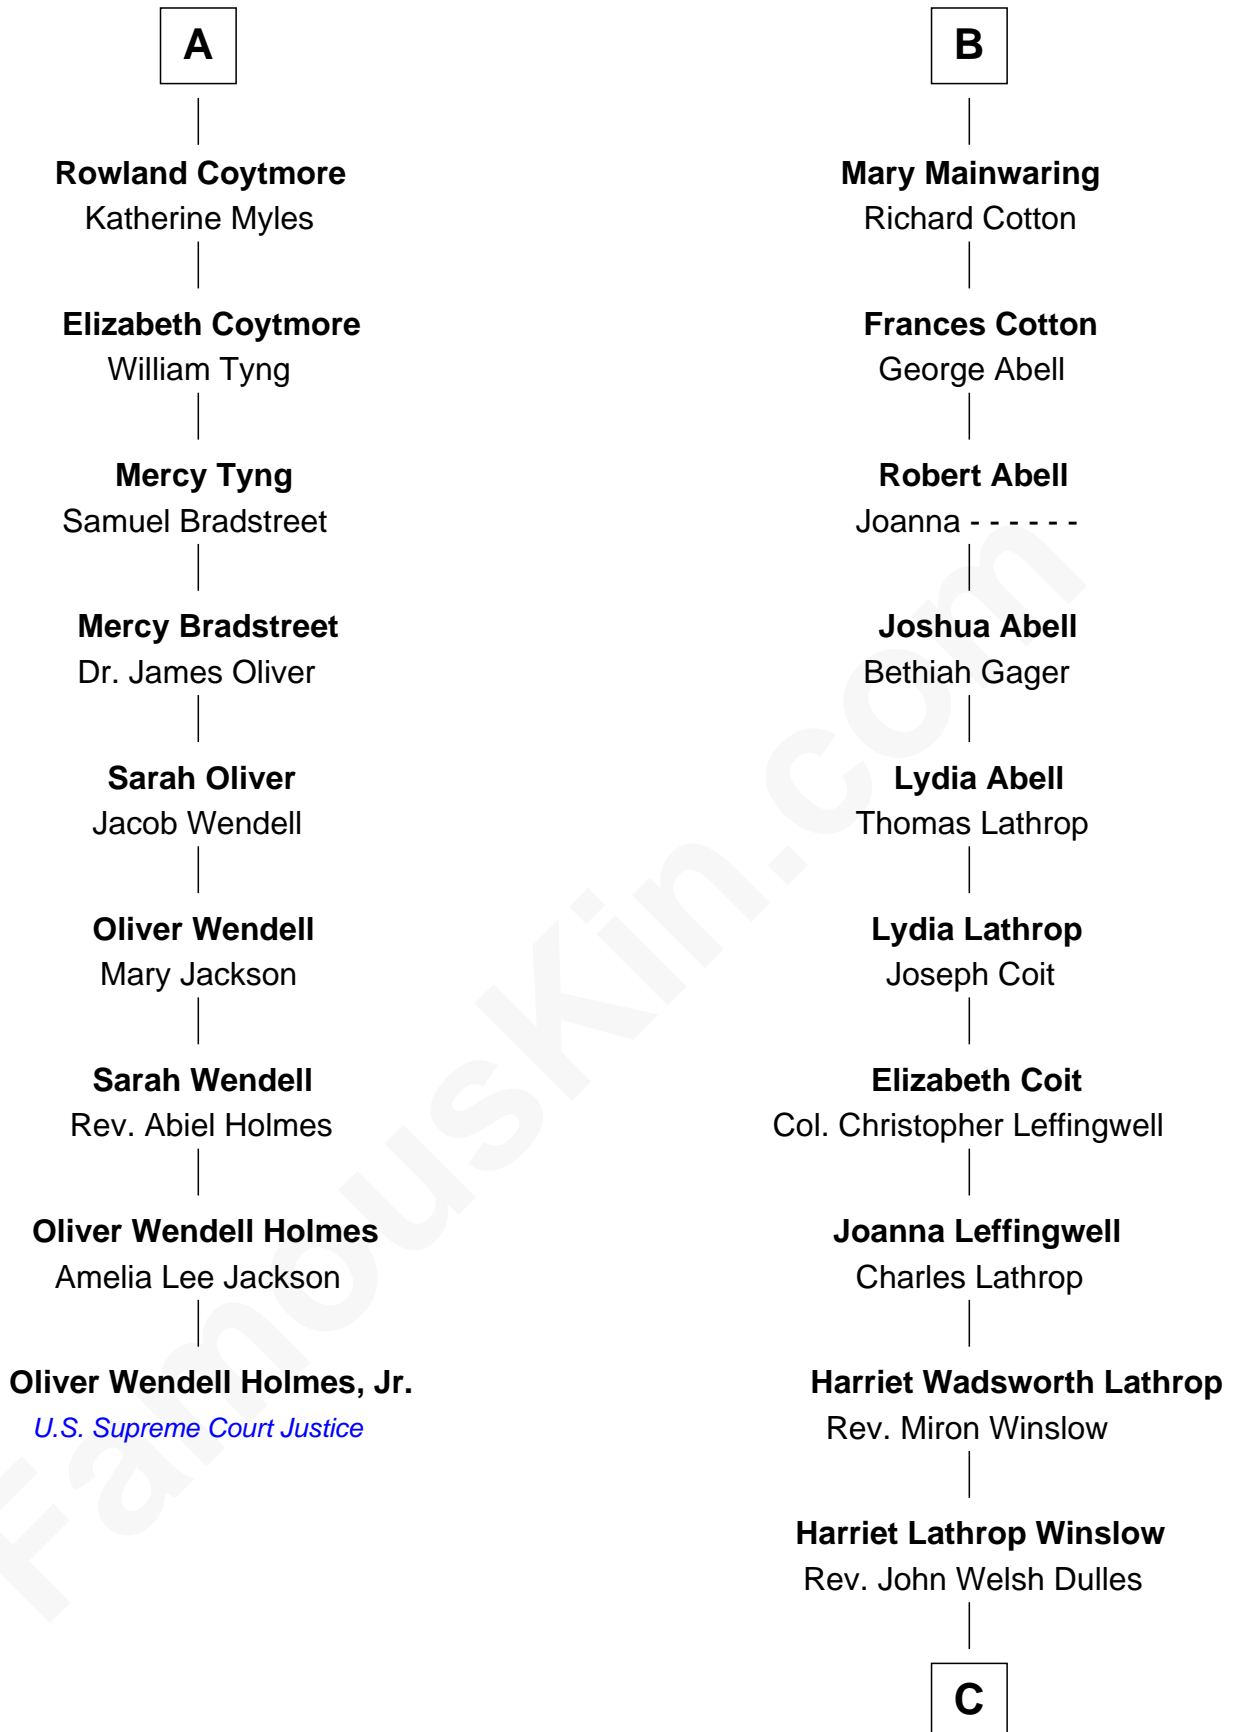

**FamousKin.com**  
**Relationship Chart of**  
**Oliver Wendell Holmes, Jr.**  
*U.S. Supreme Court Justice*

15th cousin 3 times removed of

**John Foster Dulles**  
*52nd U.S. Secretary of State*

**C**

Allen Macy Dulles

Edith Foster

John Foster Dulles

*52nd U.S. Secretary of State*

FamousKin.com