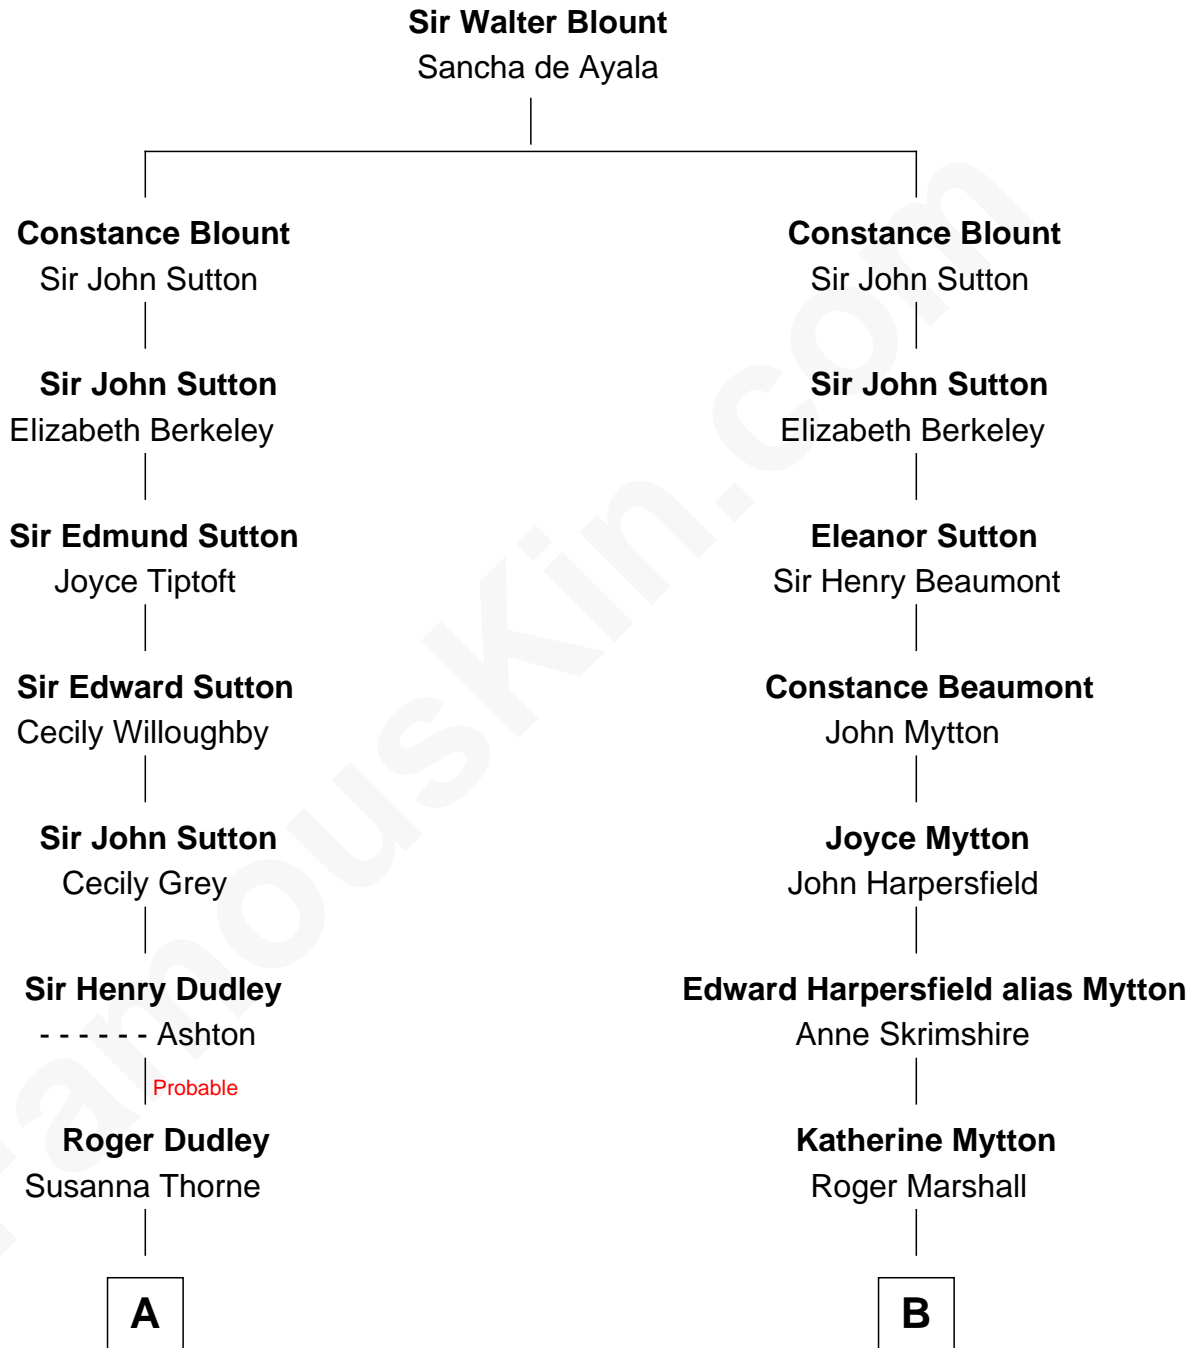

FamousKin.com
Relationship Chart of
Oliver Wendell Holmes, Jr.
U.S. Supreme Court Justice

15th cousin 4 times removed of
Chevy Chase
Comedian, Actor and Writer

C

Edward Leigh Chase

Mabel Penrose Tinsley

Edward Tinsley Chase