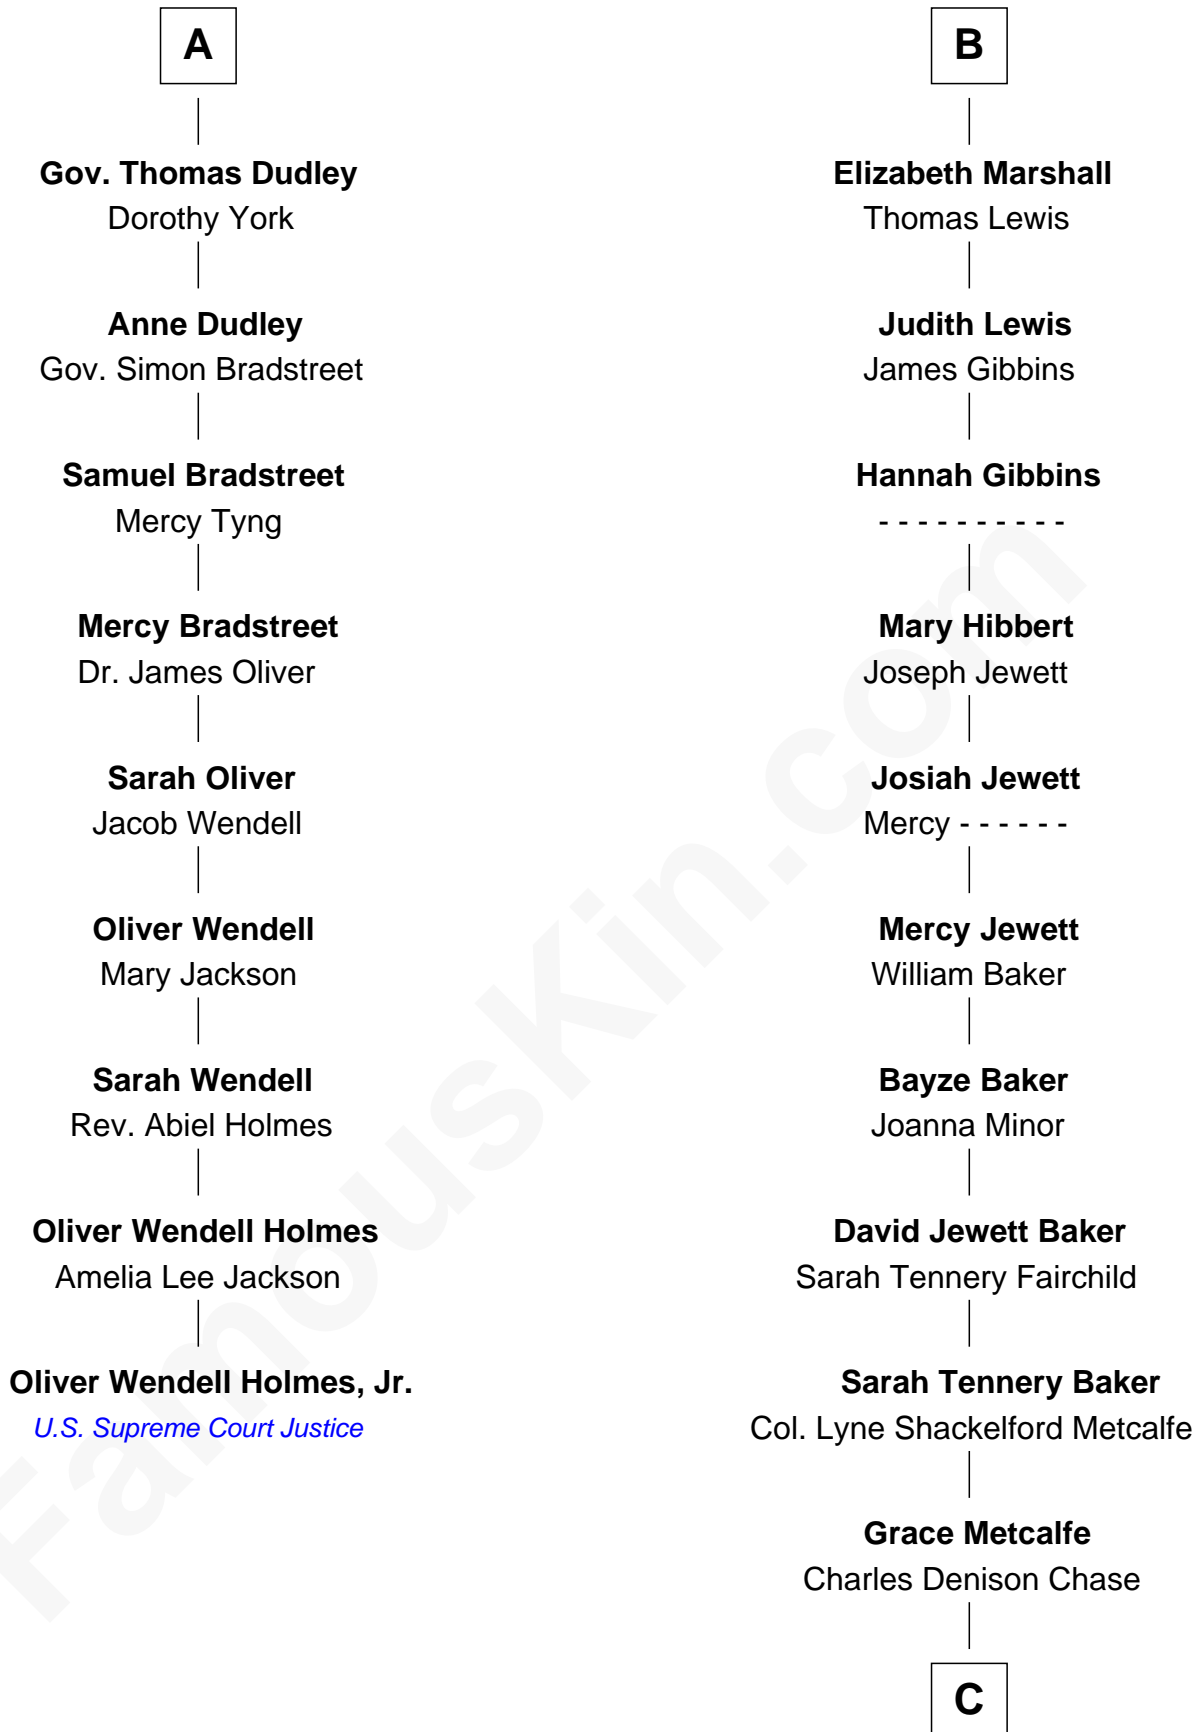

FamousKin.com
Relationship Chart of
Oliver Wendell Holmes, Jr.
U.S. Supreme Court Justice

15th cousin 4 times removed of
Chevy Chase
Comedian, Actor and Writer

C

Edward Leigh Chase

Mabel Penrose Tinsley

Edward Tinsley Chase

Cathalene Parker Browning

Chevy Chase

Comedian, Actor and Writer