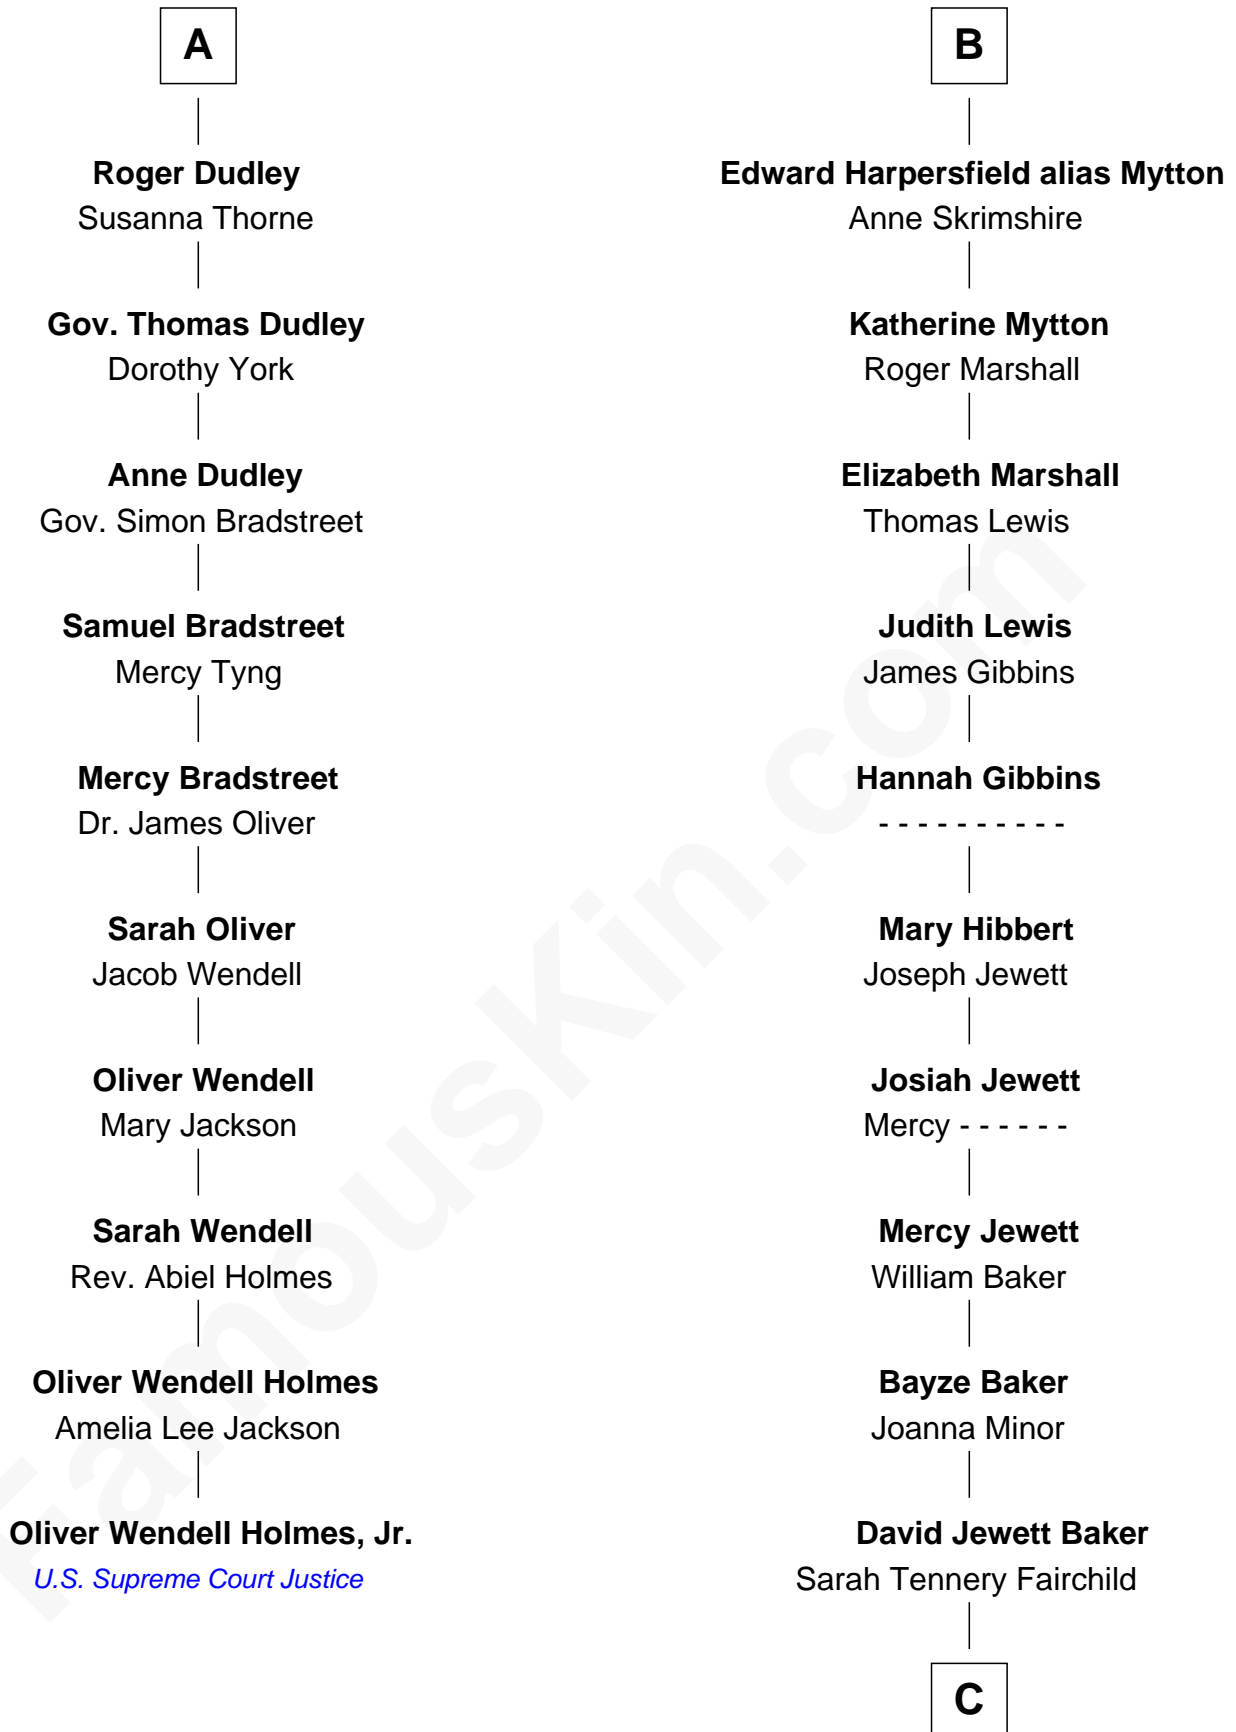

FamousKin.com
Relationship Chart of
Oliver Wendell Holmes, Jr.
U.S. Supreme Court Justice

16th cousin 5 times removed of
Chevy Chase
Comedian, Actor and Writer

C

Sarah Tennery Baker

Col. Lyne Shackelford Metcalfe