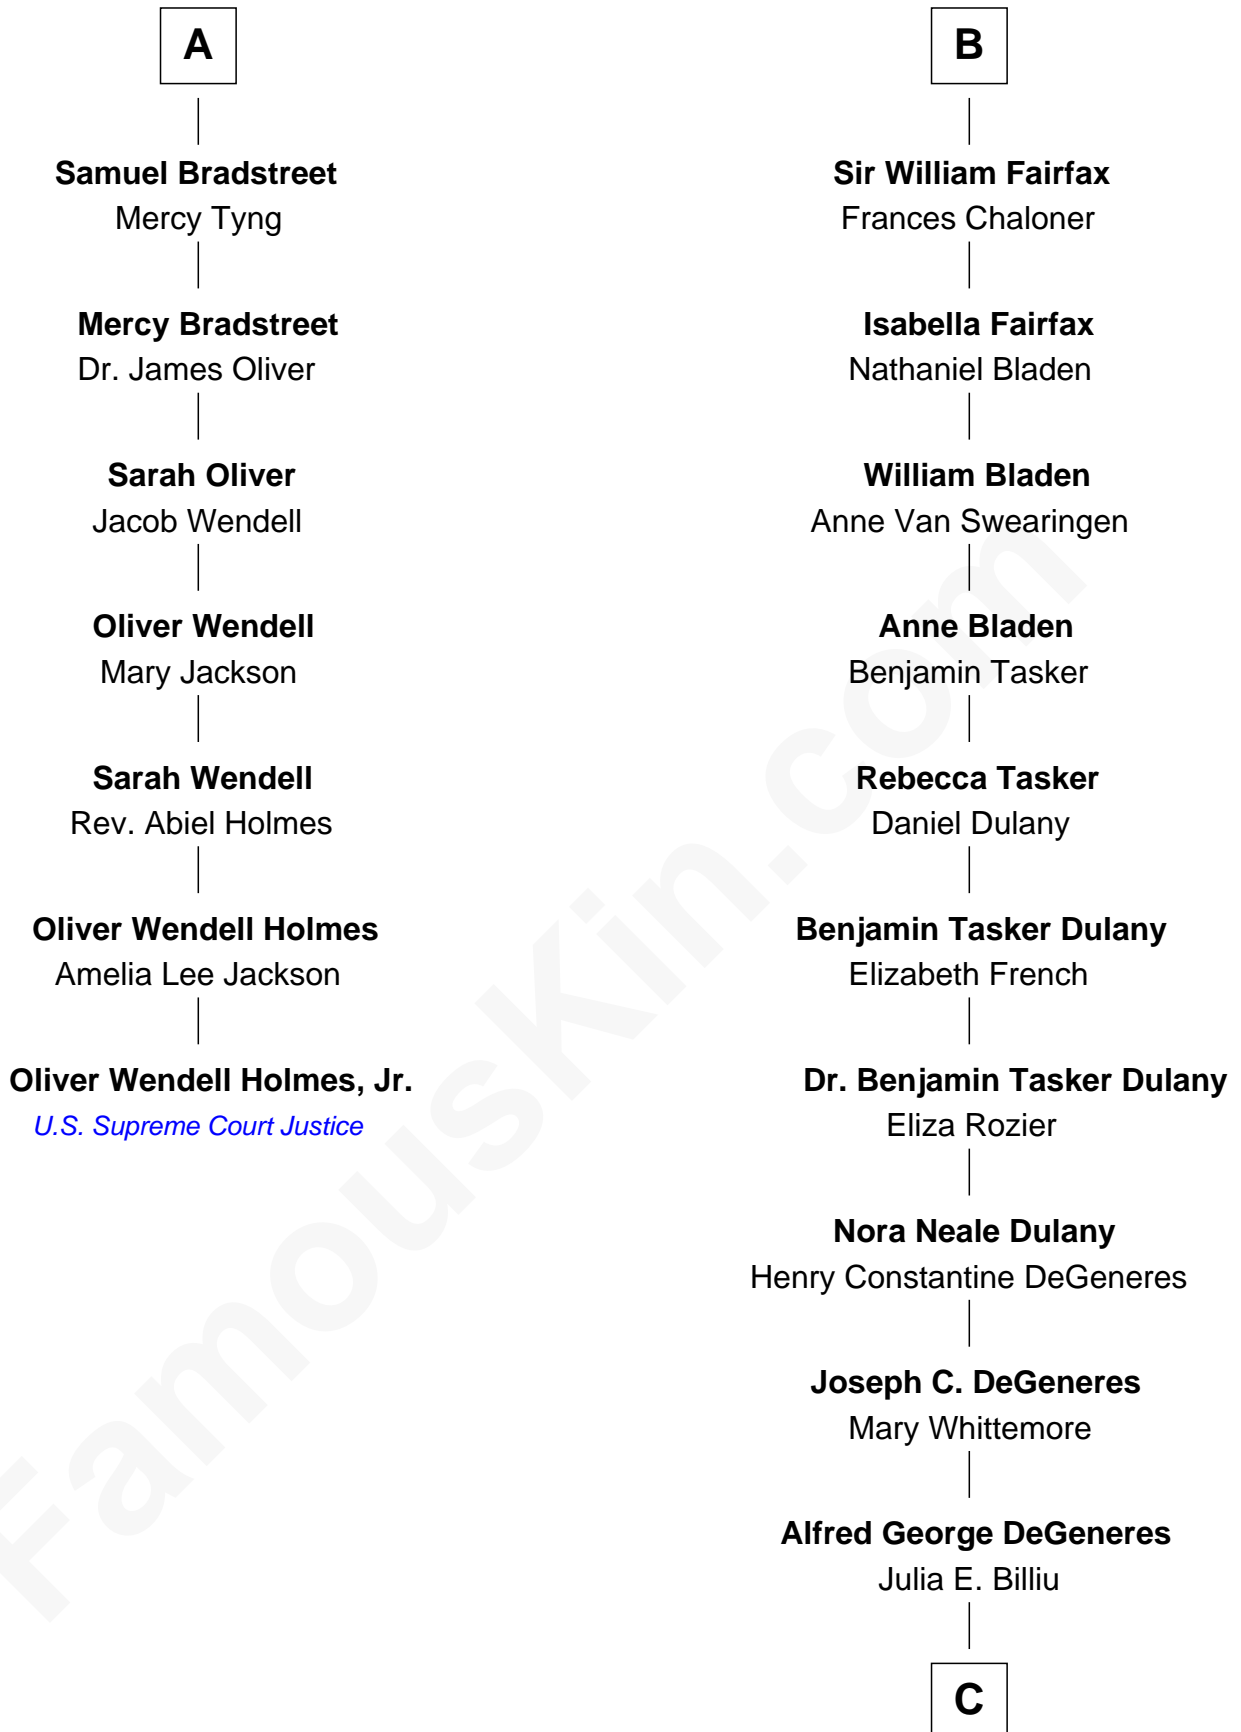

FamousKin.com
Relationship Chart of
Oliver Wendell Holmes, Jr.
U.S. Supreme Court Justice

13th cousin 6 times removed of
Ellen DeGeneres
Comedienne and TV Personality

Sir Richard Woodville
 Jacquetta of Luxembourg