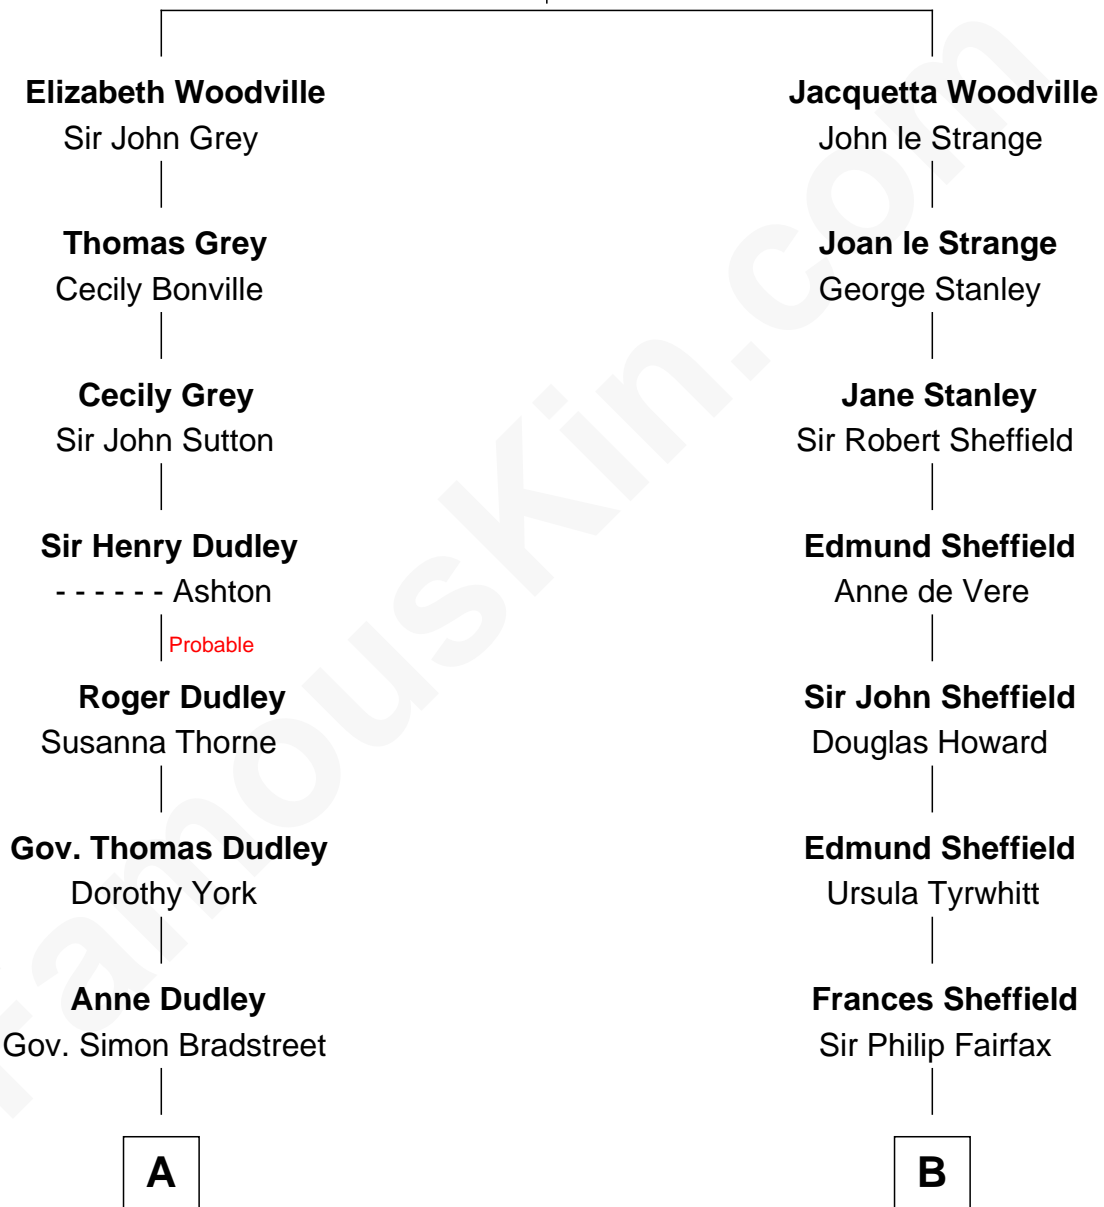

FamousKin.com
Relationship Chart of
Oliver Wendell Holmes, Jr.
U.S. Supreme Court Justice

13th cousin 6 times removed of
Ellen DeGeneres
Comedienne and TV Personality

Sir Richard Woodville
 Jacquetta of Luxembourg

C

Elliot Everett DeGeneres

Ruth Elodie Martin

Elliot Everett DeGeneres

Betty Jane Pfeffer

Ellen DeGeneres

Comedienne and TV Personality

FamousKin.com