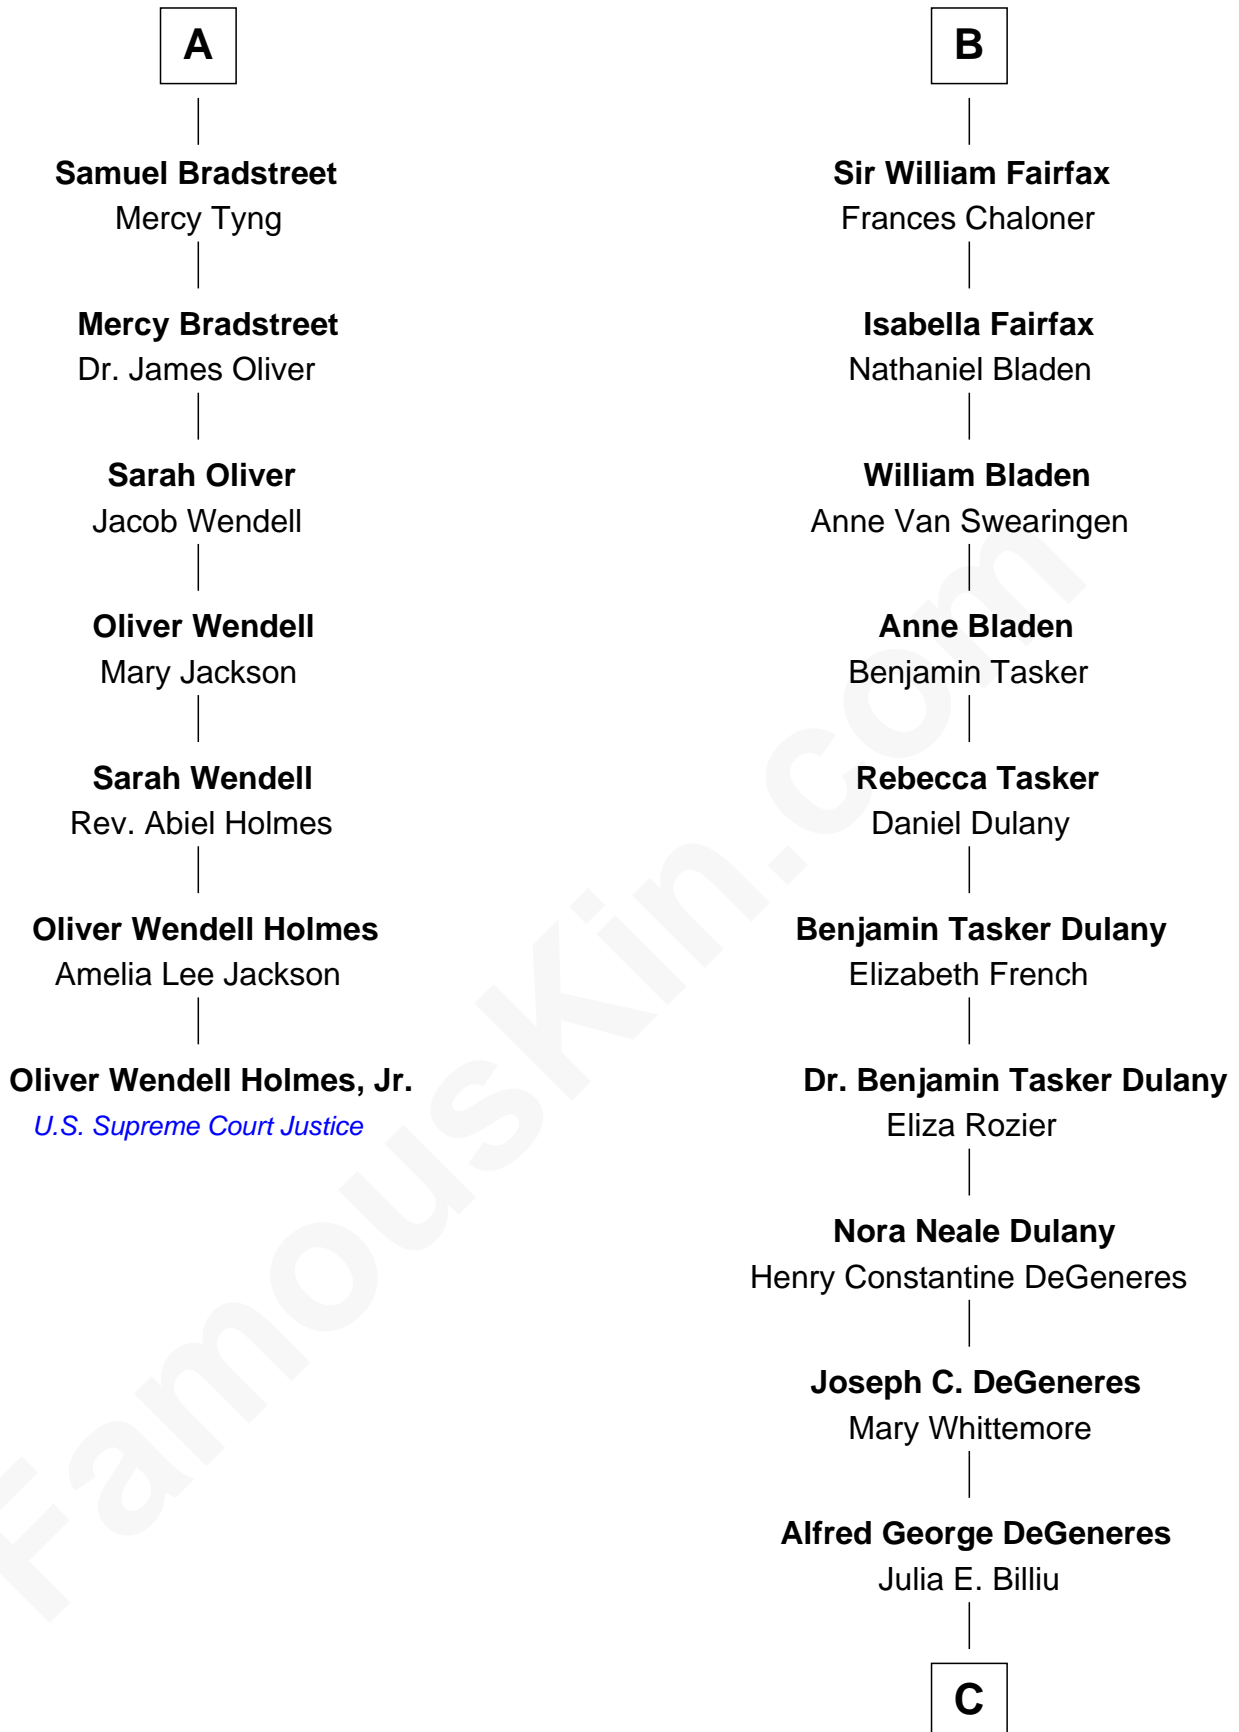

FamousKin.com
Relationship Chart of
Oliver Wendell Holmes, Jr.
U.S. Supreme Court Justice

13th cousin 6 times removed of
Ellen DeGeneres
Comedienne and TV Personality

C

Elliot Everett DeGeneres

Ruth Elodie Martin