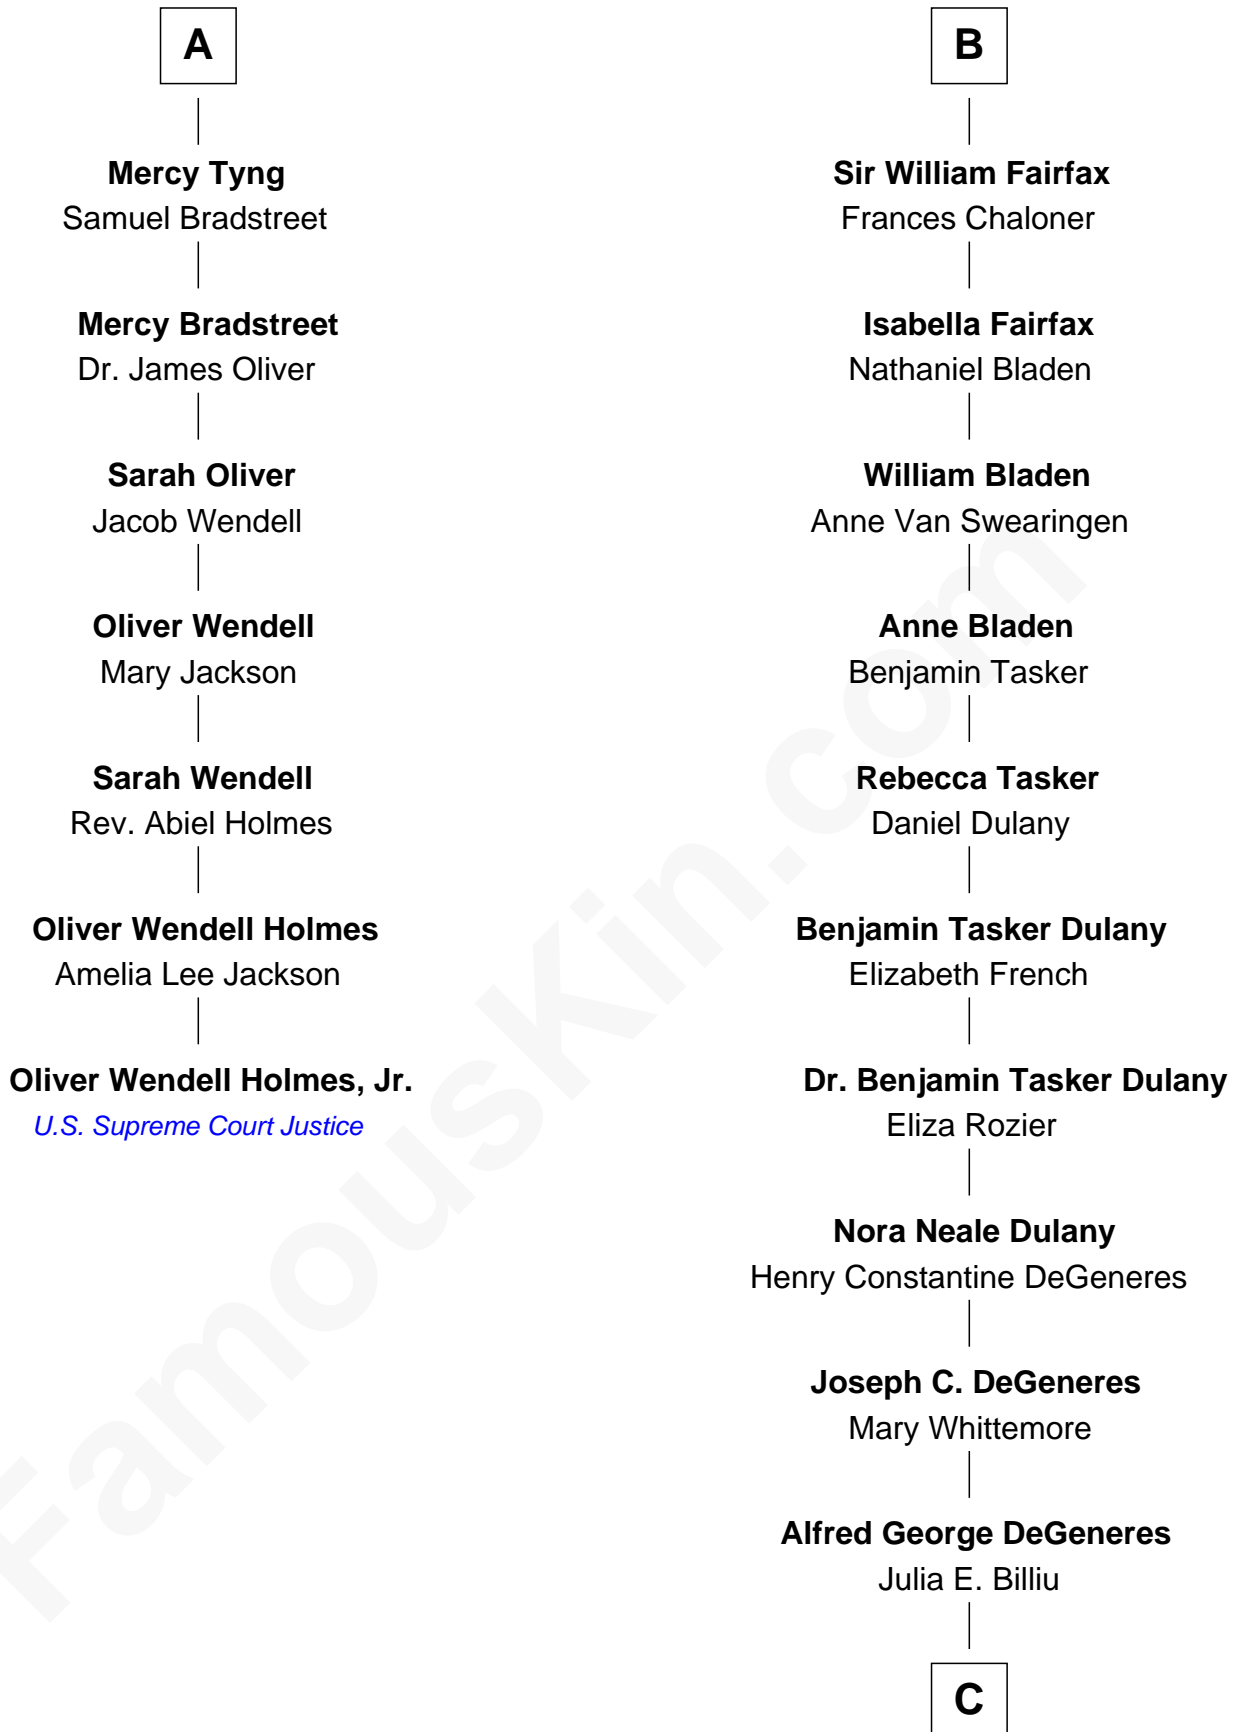

**FamousKin.com**  
**Relationship Chart of**  
**Oliver Wendell Holmes, Jr.**  
*U.S. Supreme Court Justice*

**13th cousin 6 times removed of**  
**Ellen DeGeneres**  
*Comedienne and TV Personality*

**C**

—  
**Elliot Everett DeGeneres**

Ruth Elodie Martin

—  
**Elliot Everett DeGeneres**

Betty Jane Pfeffer

—  
**Ellen DeGeneres**

*Comedienne and TV Personality*

FamousKin.com