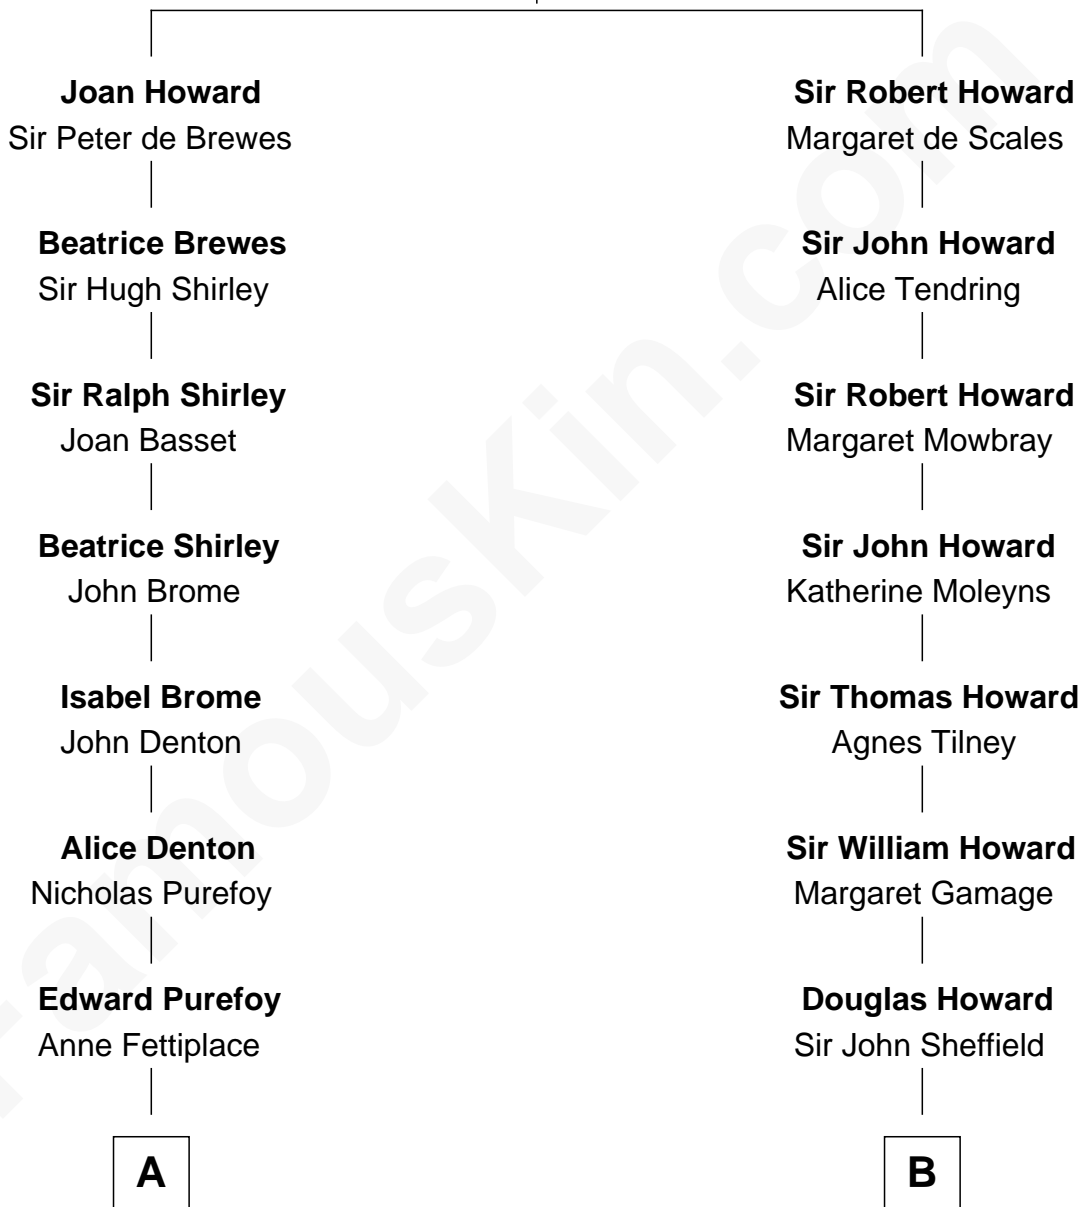

FamousKin.com
Relationship Chart of
Oliver Wendell Holmes, Jr.
U.S. Supreme Court Justice

17th cousin 4 times removed of

Ellen DeGeneres
Comedienne and TV Personality

Sir John Howard
 Alice de Bois

C

Joseph C. DeGeneres

Mary Whittemore

Alfred George DeGeneres

Julia E. Billiu

Elliot Everett DeGeneres

Ruth Elodie Martin

Elliot Everett DeGeneres

Betty Jane Pfeffer

Ellen DeGeneres