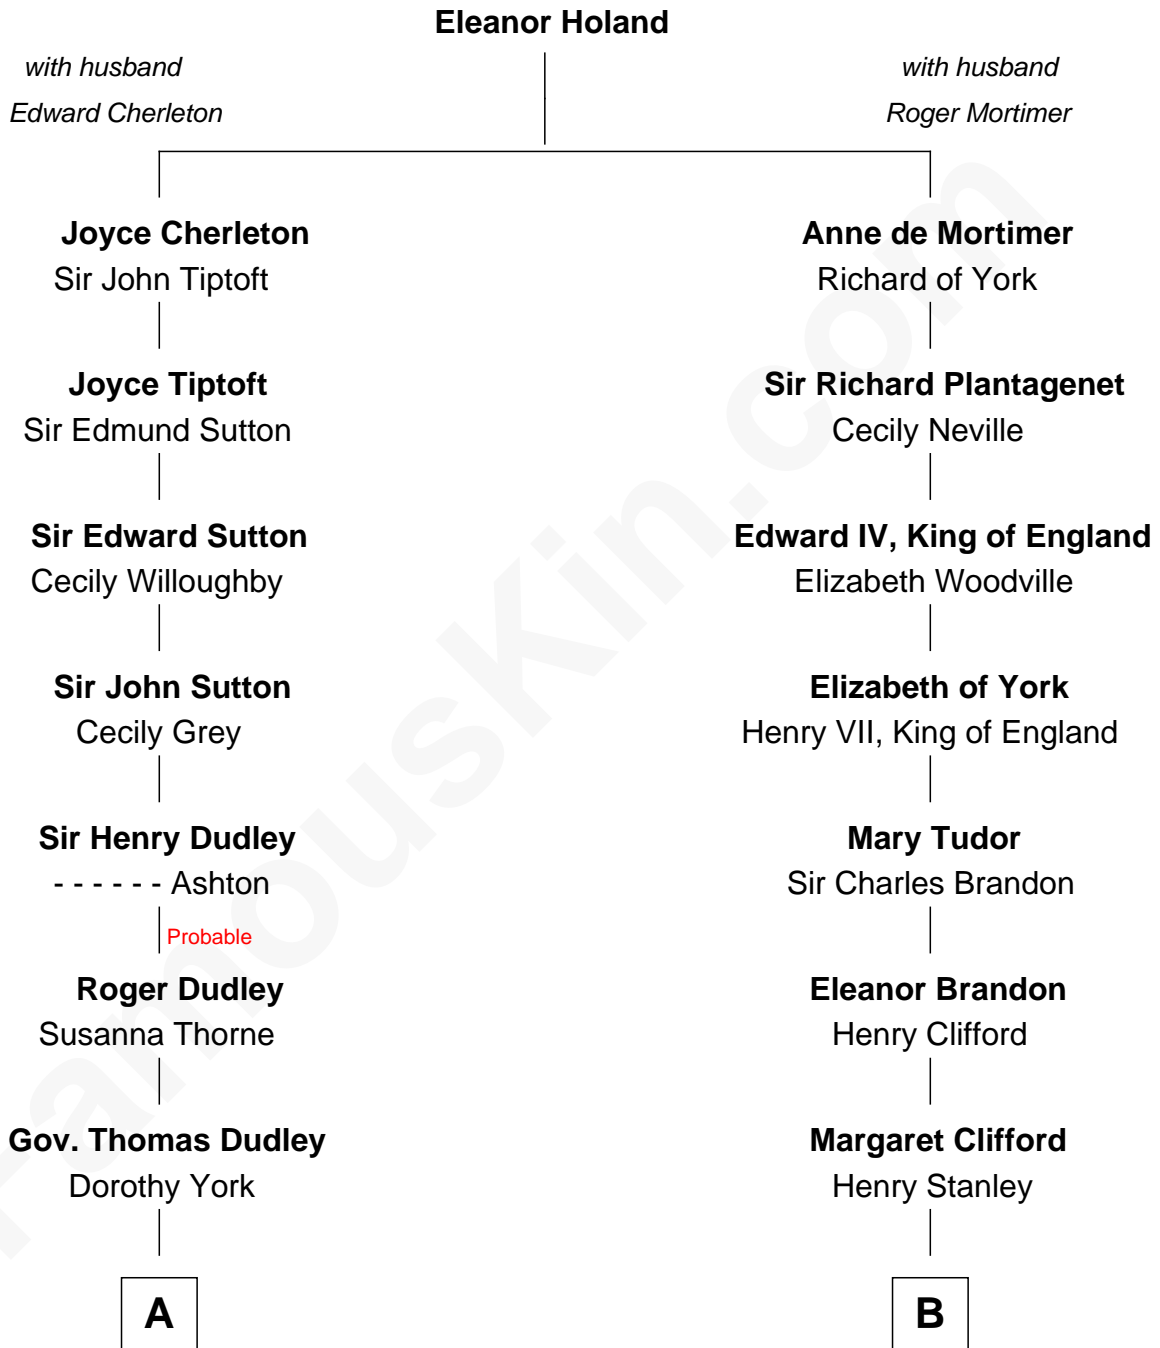

FamousKin.com
Relationship Chart of
Oliver Wendell Holmes, Jr.
U.S. Supreme Court Justice

14th cousin 5 times removed of

Guy Ritchie
British Filmmaker

C

Doris Margaretta McLaughlin

Stuart John Ritchie

John Vivian Ritchie

Amber Mary Parkinson

Guy Ritchie

British Filmmaker

FamousKin.com