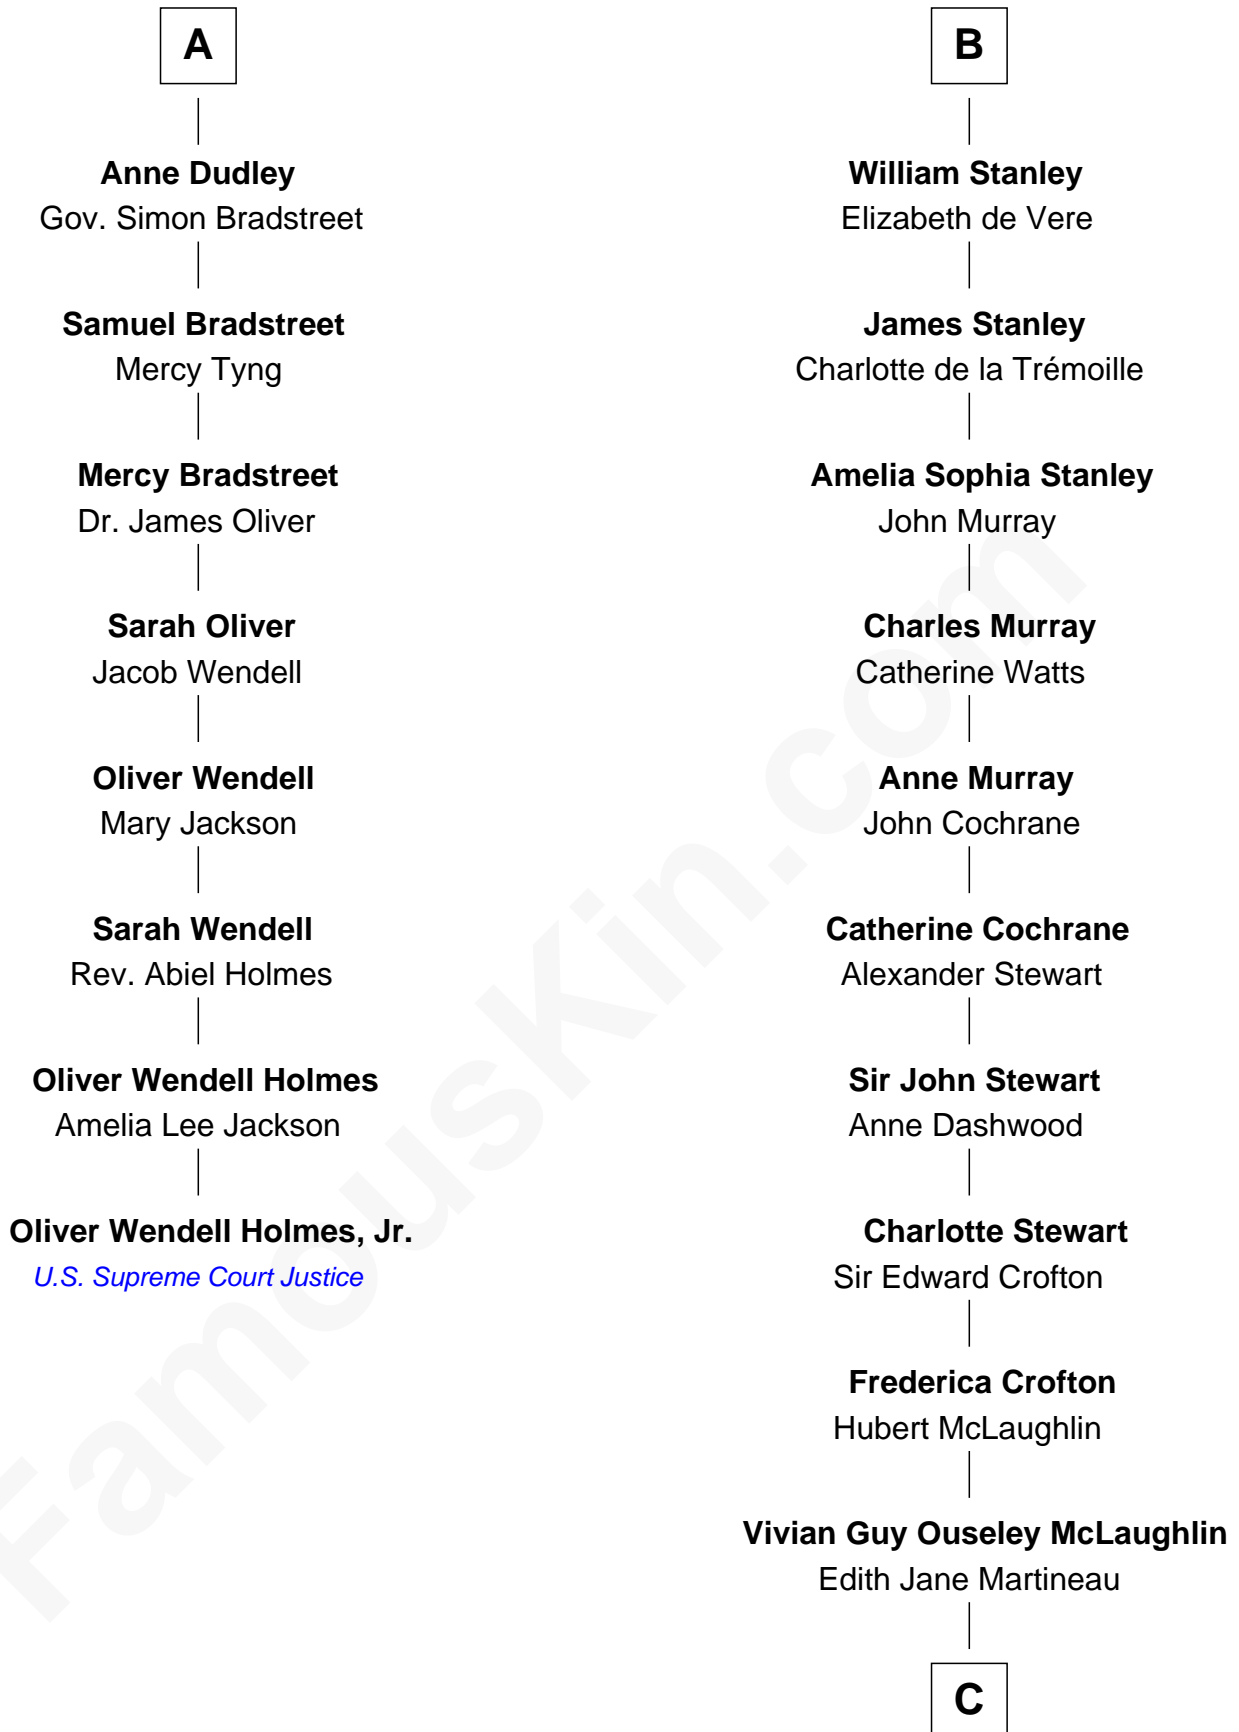

FamousKin.com
Relationship Chart of
Oliver Wendell Holmes, Jr.
U.S. Supreme Court Justice

14th cousin 5 times removed of

Guy Ritchie
British Filmmaker

C

Doris Margaretta McLaughlin

Stuart John Ritchie

John Vivian Ritchie

Amber Mary Parkinson

Guy Ritchie

British Filmmaker

FamousKin.com