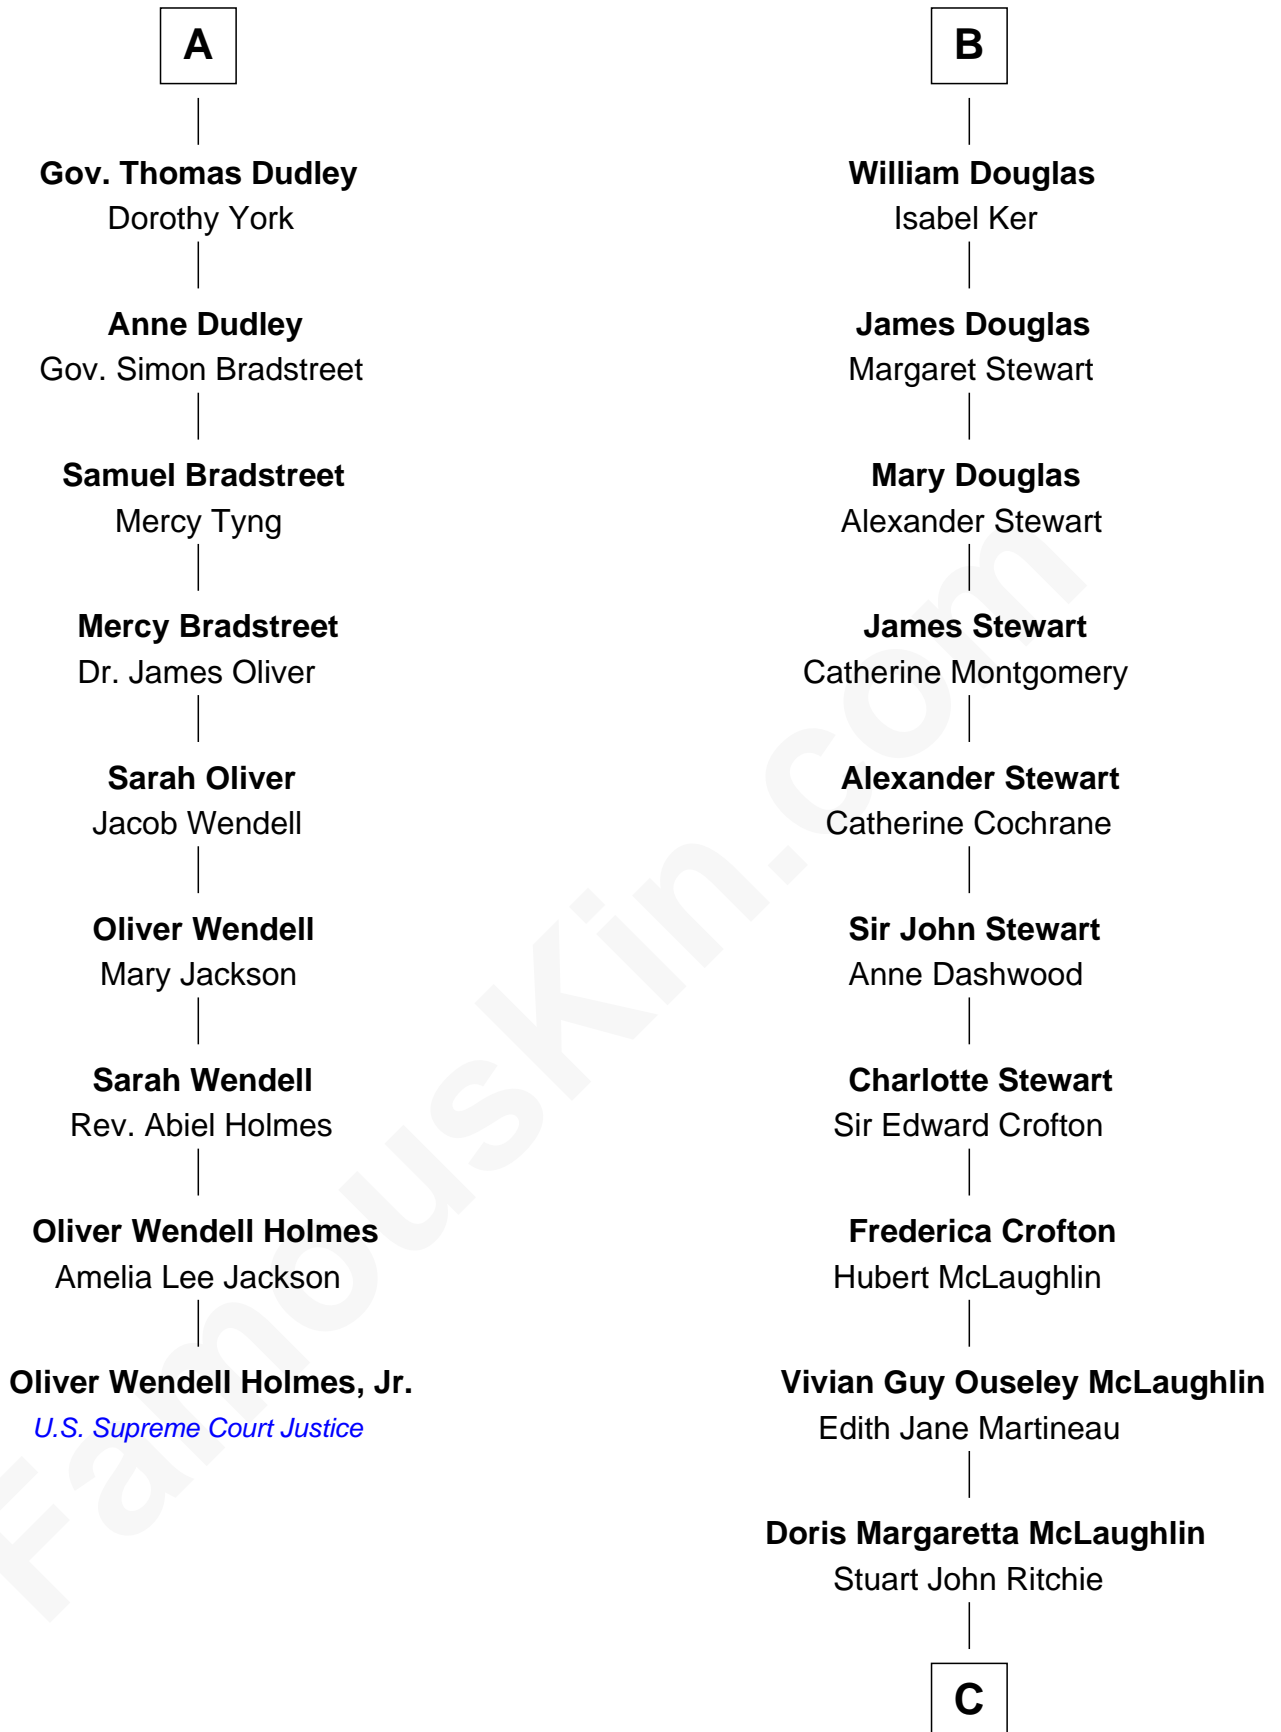

FamousKin.com
Relationship Chart of
Oliver Wendell Holmes, Jr.
U.S. Supreme Court Justice

15th cousin 3 times removed of

Guy Ritchie
British Filmmaker

C

John Vivian Ritchie
Amber Mary Parkinson

Guy Ritchie
British Filmmaker

FamousKin.com