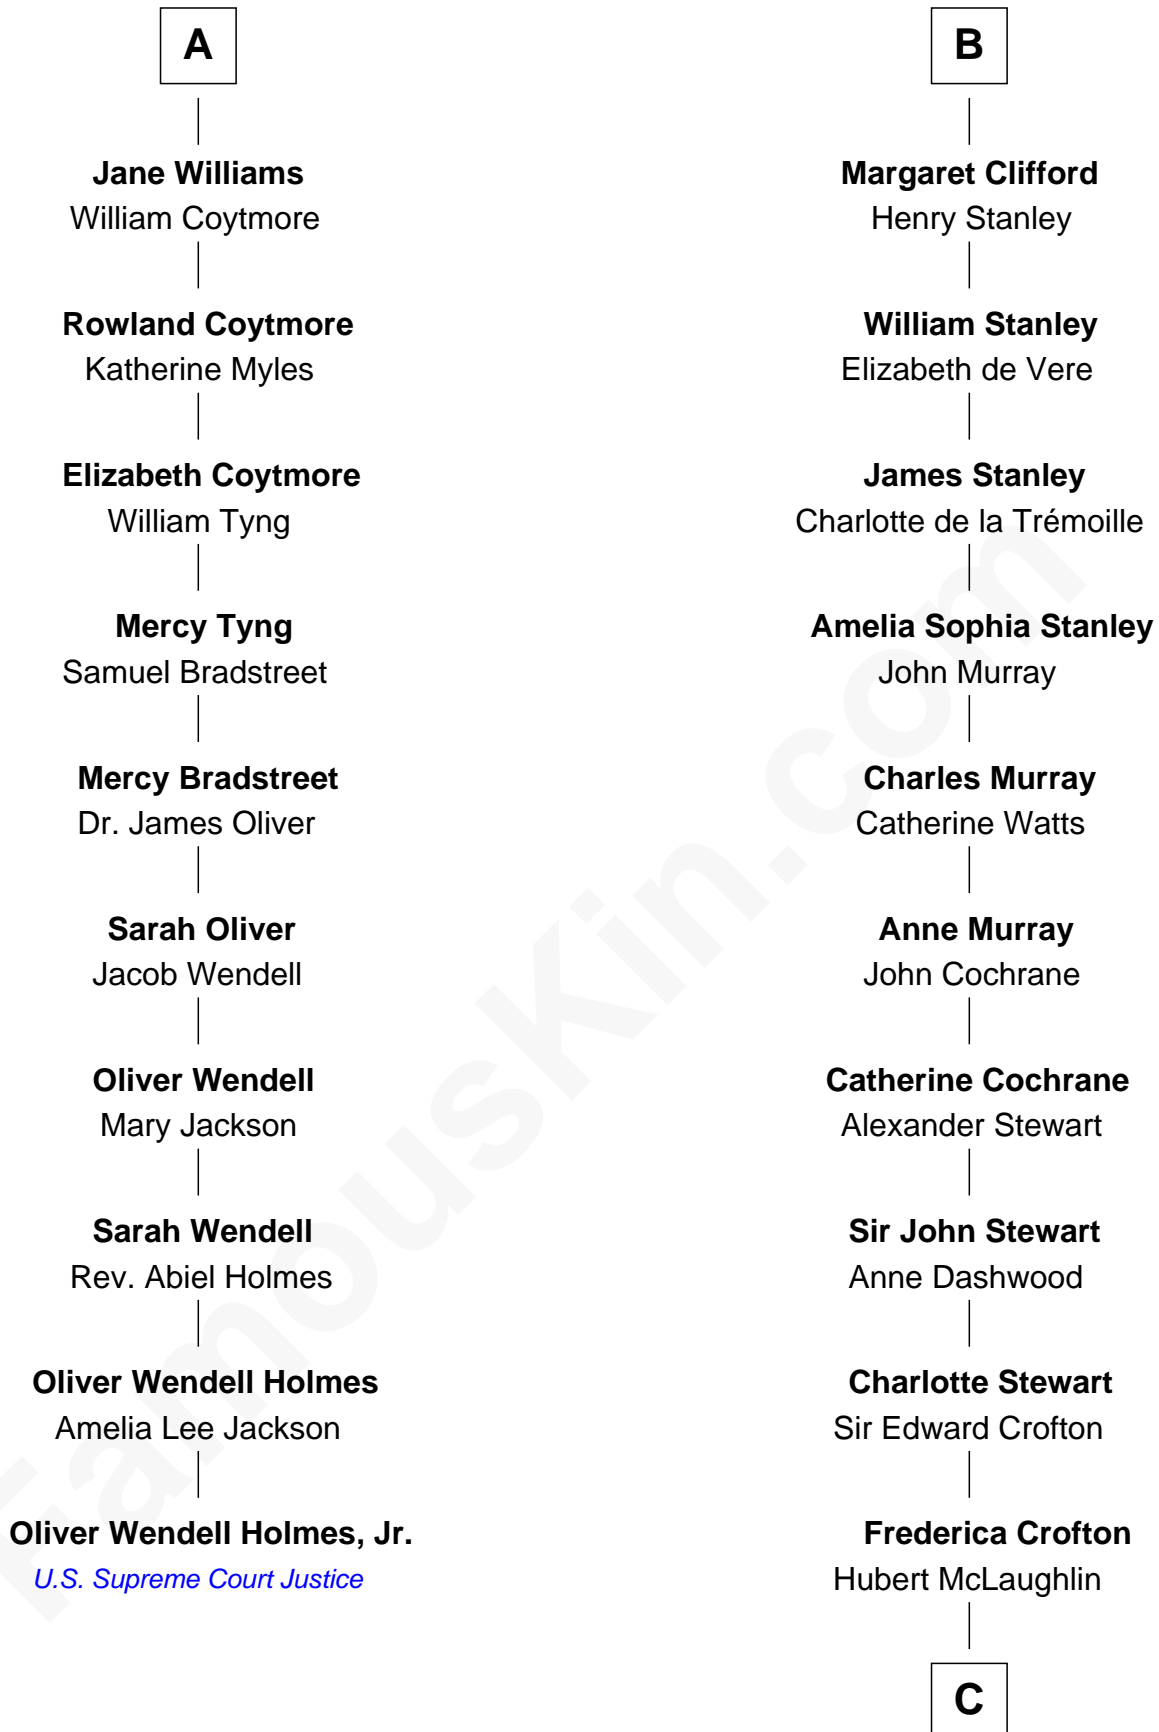

FamousKin.com
Relationship Chart of
Oliver Wendell Holmes, Jr.
U.S. Supreme Court Justice

16th cousin 4 times removed of

Guy Ritchie
British Filmmaker

Goronwy ap Ednyfed

C

Vivian Guy Ouseley McLaughlin

Edith Jane Martineau

Doris Margaretta McLaughlin

Stuart John Ritchie

John Vivian Ritchie

Amber Mary Parkinson

Guy Ritchie

British Filmmaker