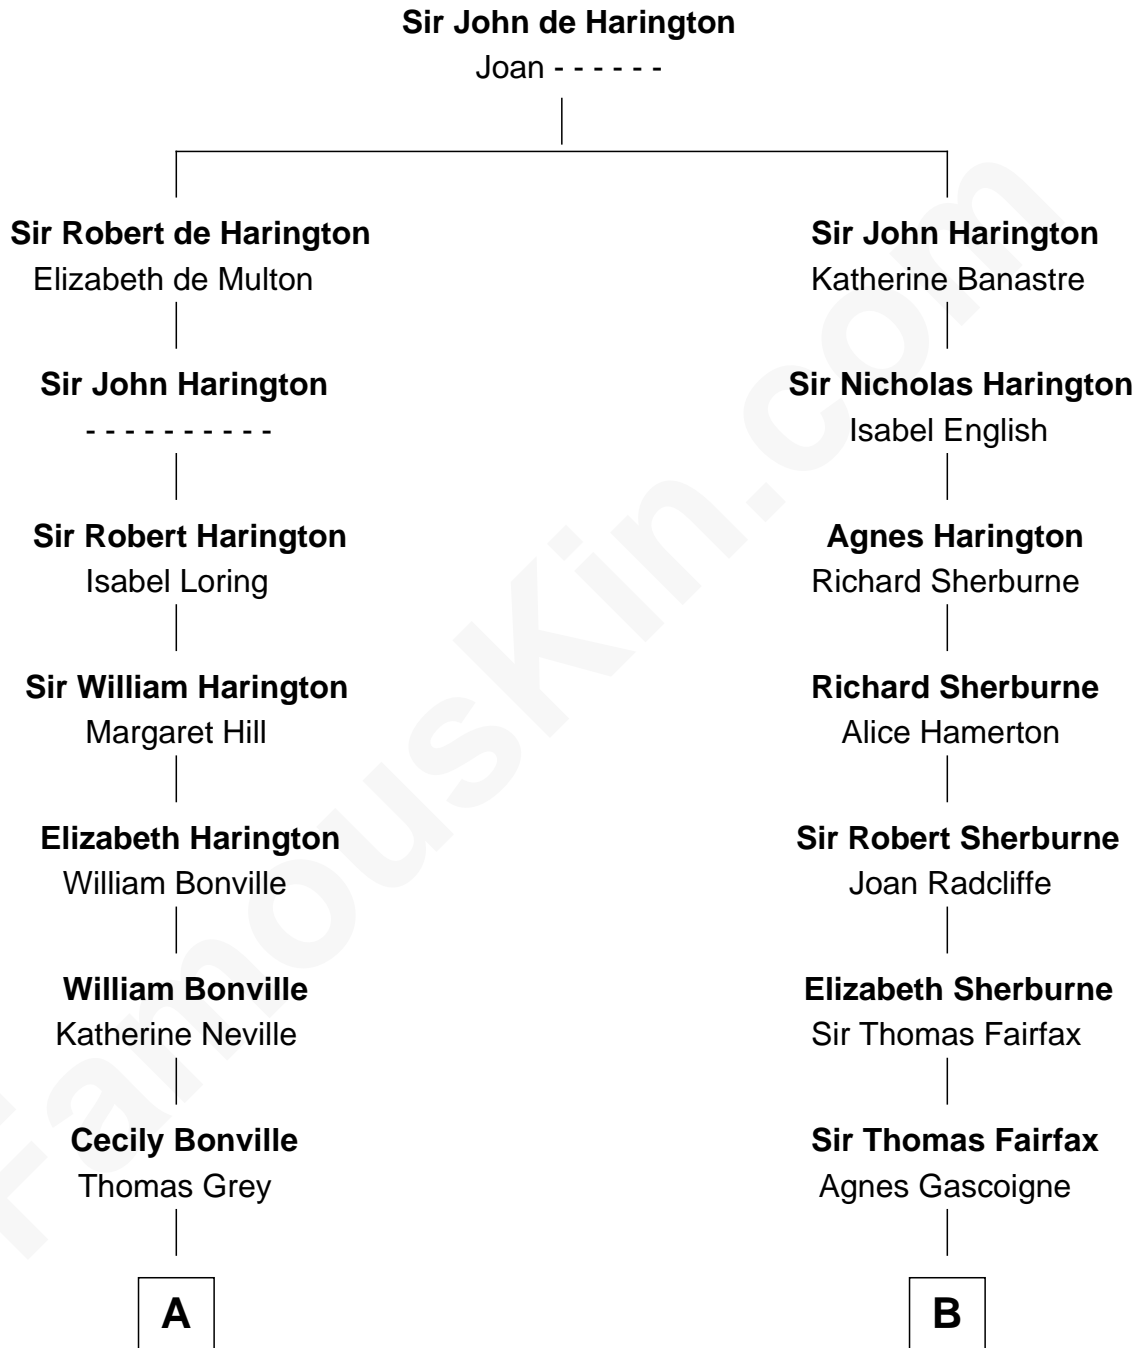

FamousKin.com
Relationship Chart of
Oliver Wendell Holmes, Jr.
U.S. Supreme Court Justice

18th cousin 2 times removed of

Guy Ritchie
British Filmmaker

C

Oliver Wendell Holmes

Amelia Lee Jackson

Oliver Wendell Holmes, Jr.

U.S. Supreme Court Justice

D

Edith Jane Martineau

Vivian Guy Ouseley McLaughlin

Doris Margaretta McLaughlin

Stuart John Ritchie

John Vivian Ritchie

Amber Mary Parkinson