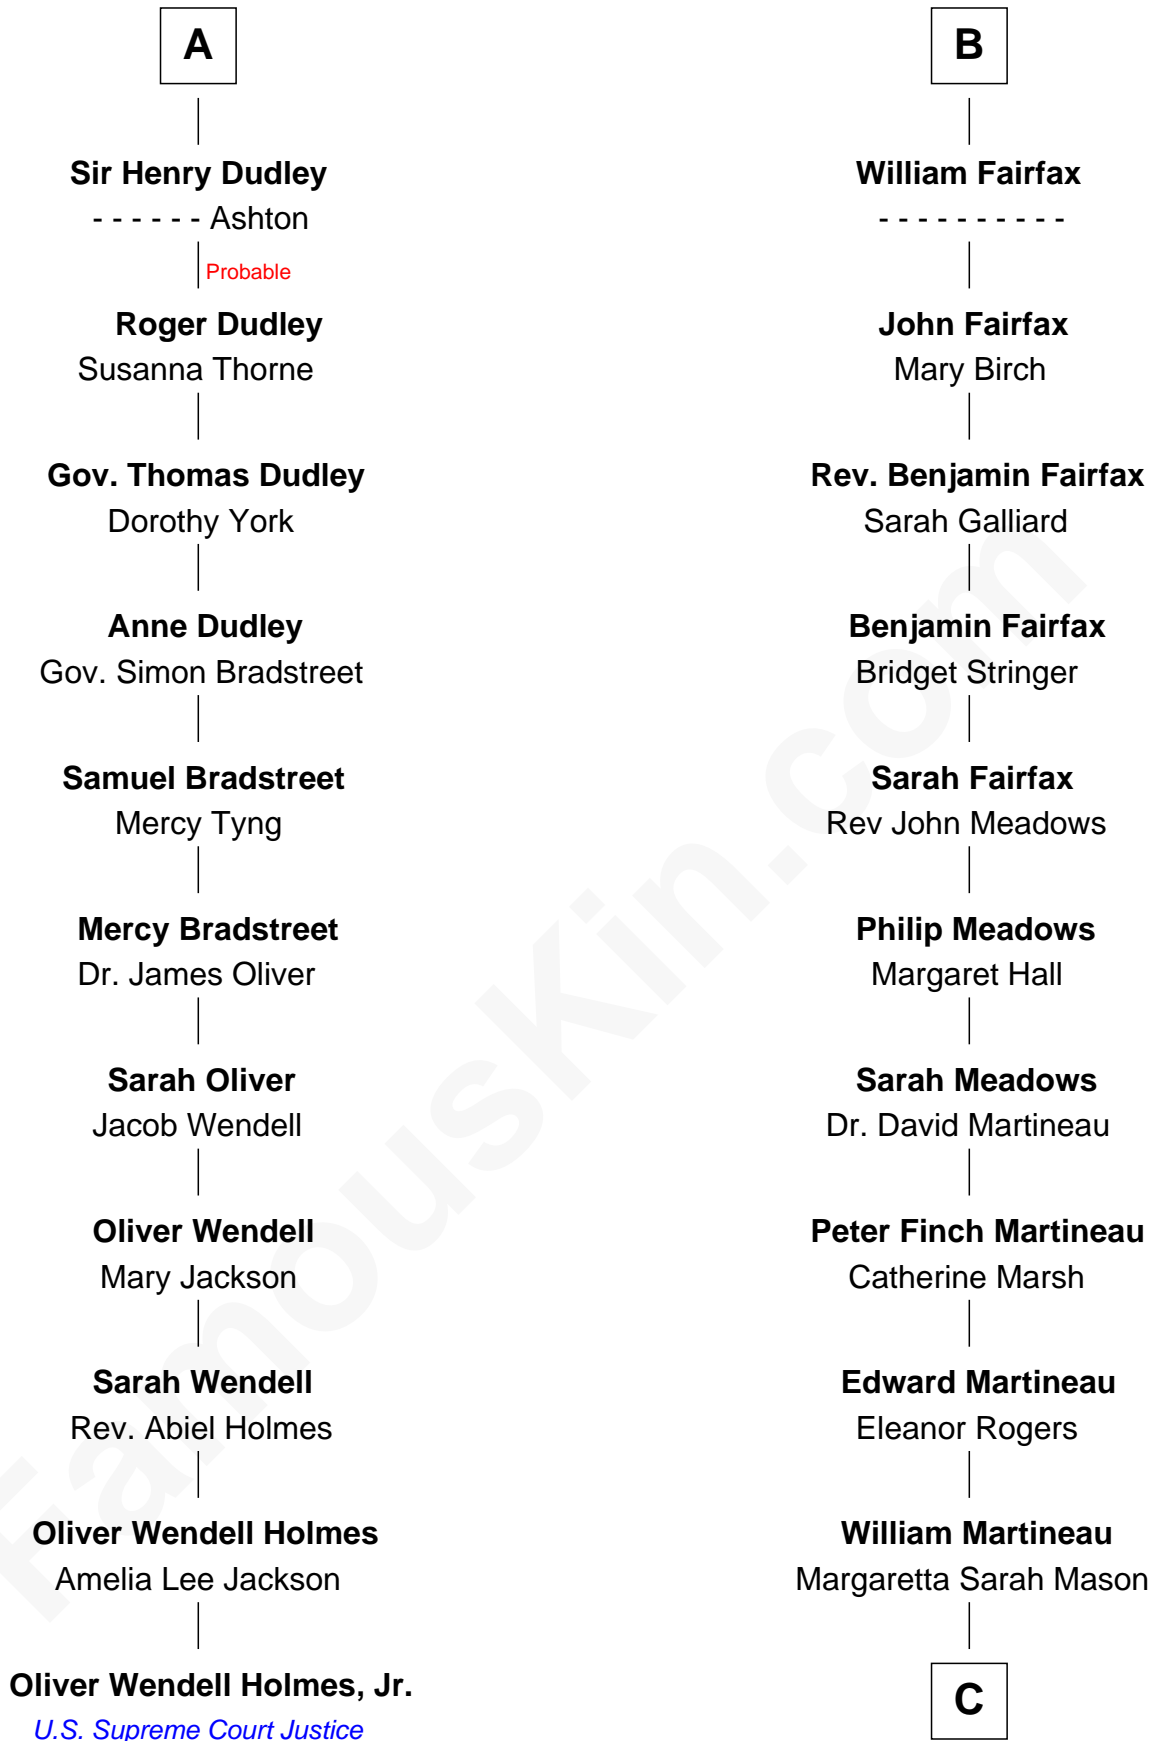

FamousKin.com
Relationship Chart of
Oliver Wendell Holmes, Jr.
U.S. Supreme Court Justice

17th cousin 3 times removed of

Guy Ritchie
British Filmmaker

C

Edith Jane Martineau

Vivian Guy Ouseley McLaughlin

Doris Margaretta McLaughlin

Stuart John Ritchie

John Vivian Ritchie

Amber Mary Parkinson

Guy Ritchie

British Filmmaker