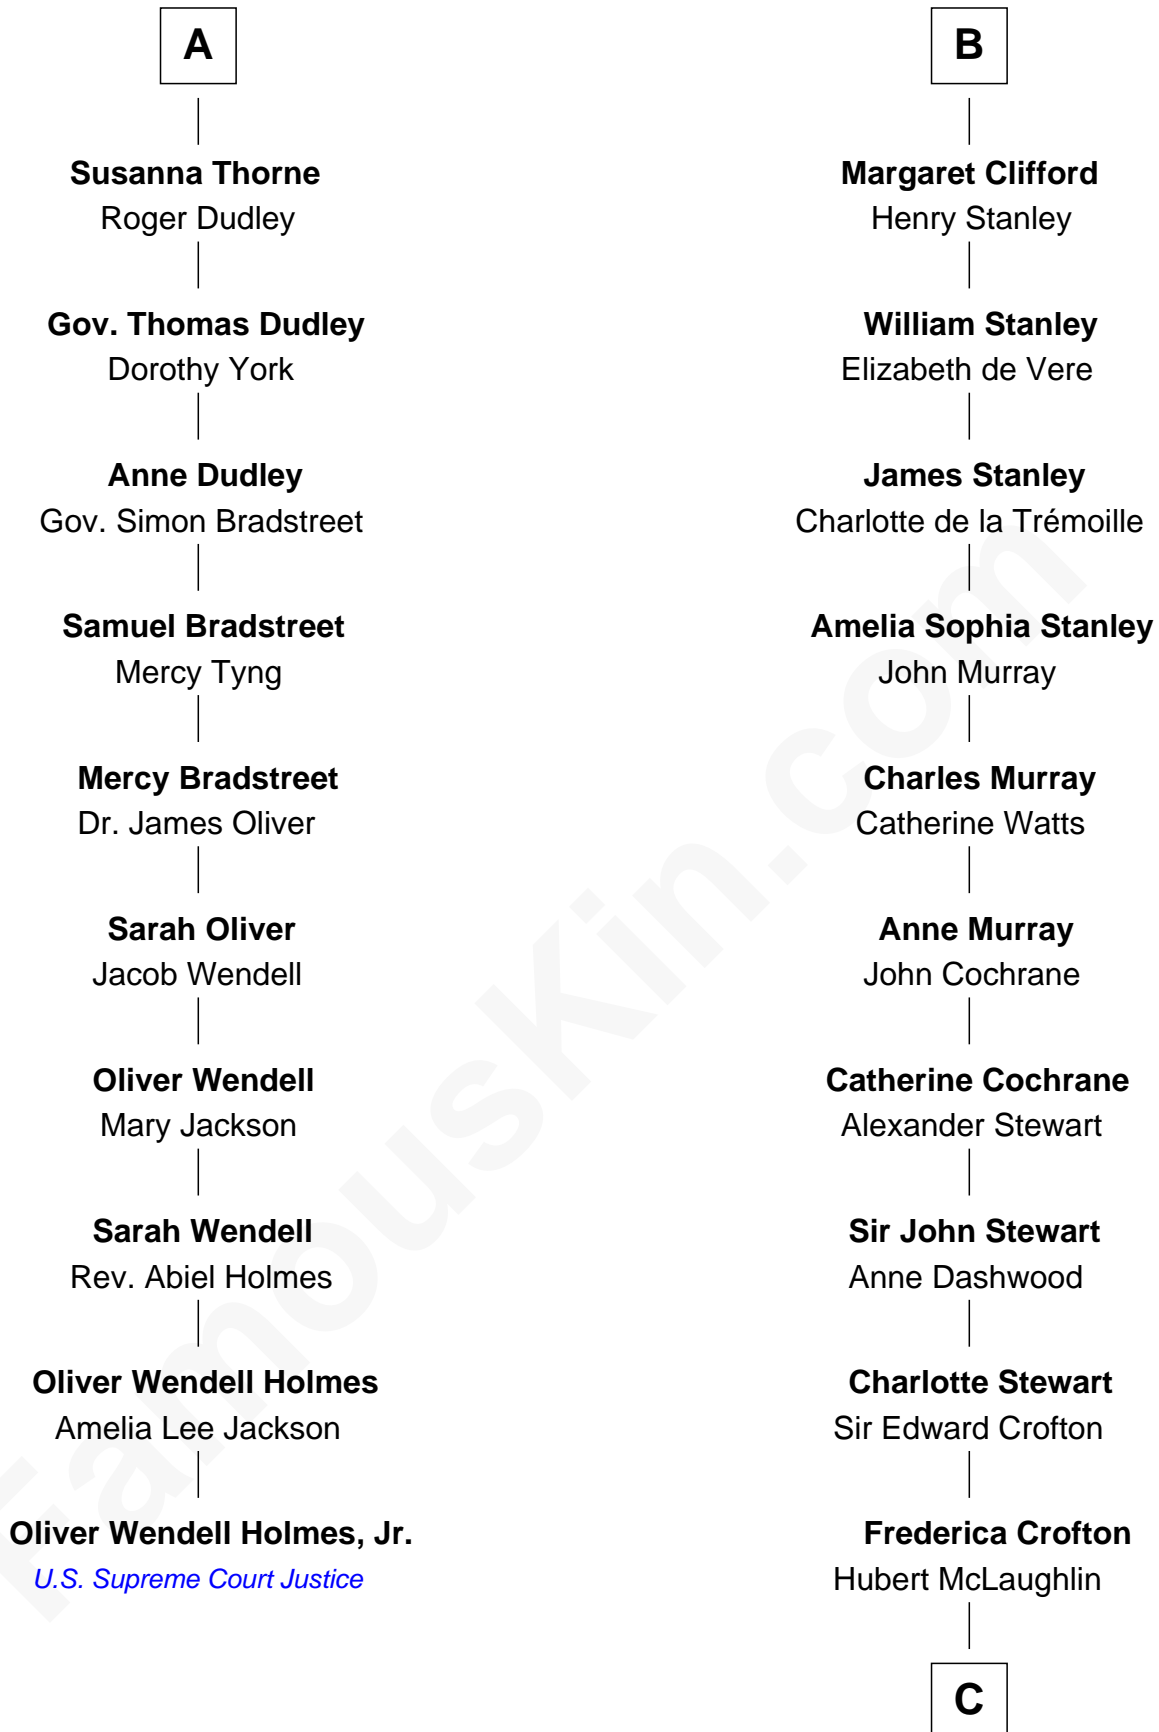

**FamousKin.com**  
**Relationship Chart of**  
**Oliver Wendell Holmes, Jr.**  
*U.S. Supreme Court Justice*

16th cousin 4 times removed of

**Guy Ritchie**  
*British Filmmaker*

C

**Vivian Guy Ouseley McLaughlin**

Edith Jane Martineau

**Doris Margaretta McLaughlin**

Stuart John Ritchie

**John Vivian Ritchie**

Amber Mary Parkinson

**Guy Ritchie**

*British Filmmaker*