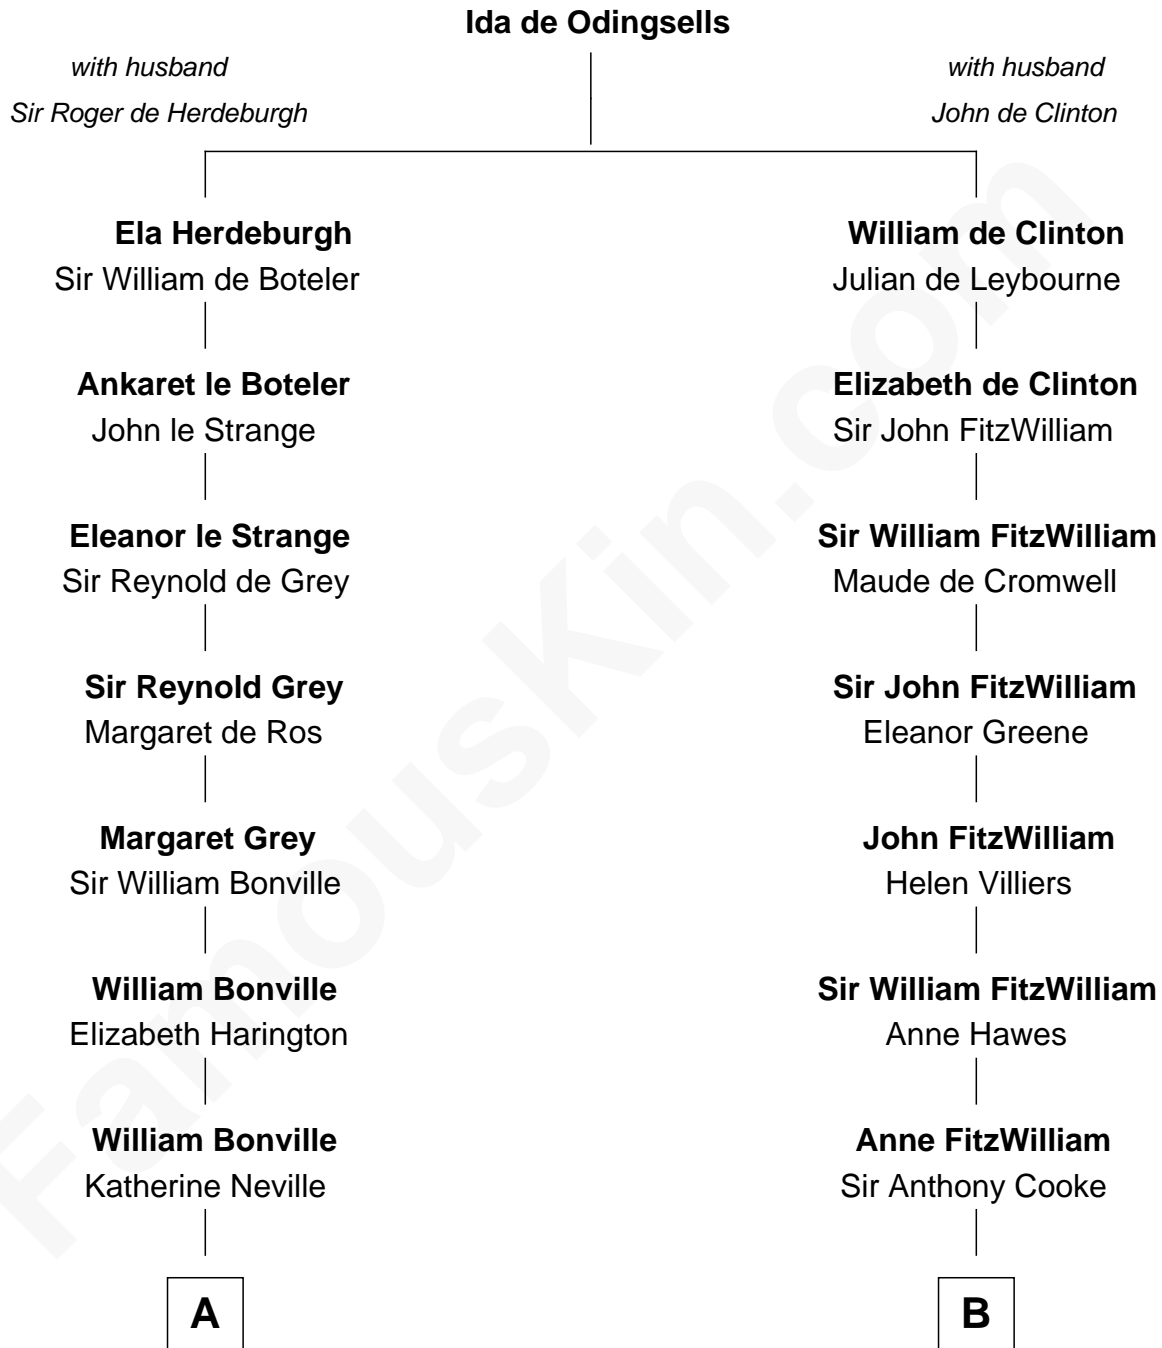

FamousKin.com
Relationship Chart of
Oliver Wendell Holmes, Jr.
U.S. Supreme Court Justice

19th cousin 2 times removed of

Guy Ritchie
British Filmmaker

C

Sarah Wendell
Rev. Abiel Holmes

Oliver Wendell Holmes
Amelia Lee Jackson

Oliver Wendell Holmes, Jr.
U.S. Supreme Court Justice

D

Frederica Crofton
Hubert McLaughlin

Vivian Guy Ouseley McLaughlin
Edith Jane Martineau

Doris Margaretta McLaughlin
Stuart John Ritchie

John Vivian Ritchie
Amber Mary Parkinson