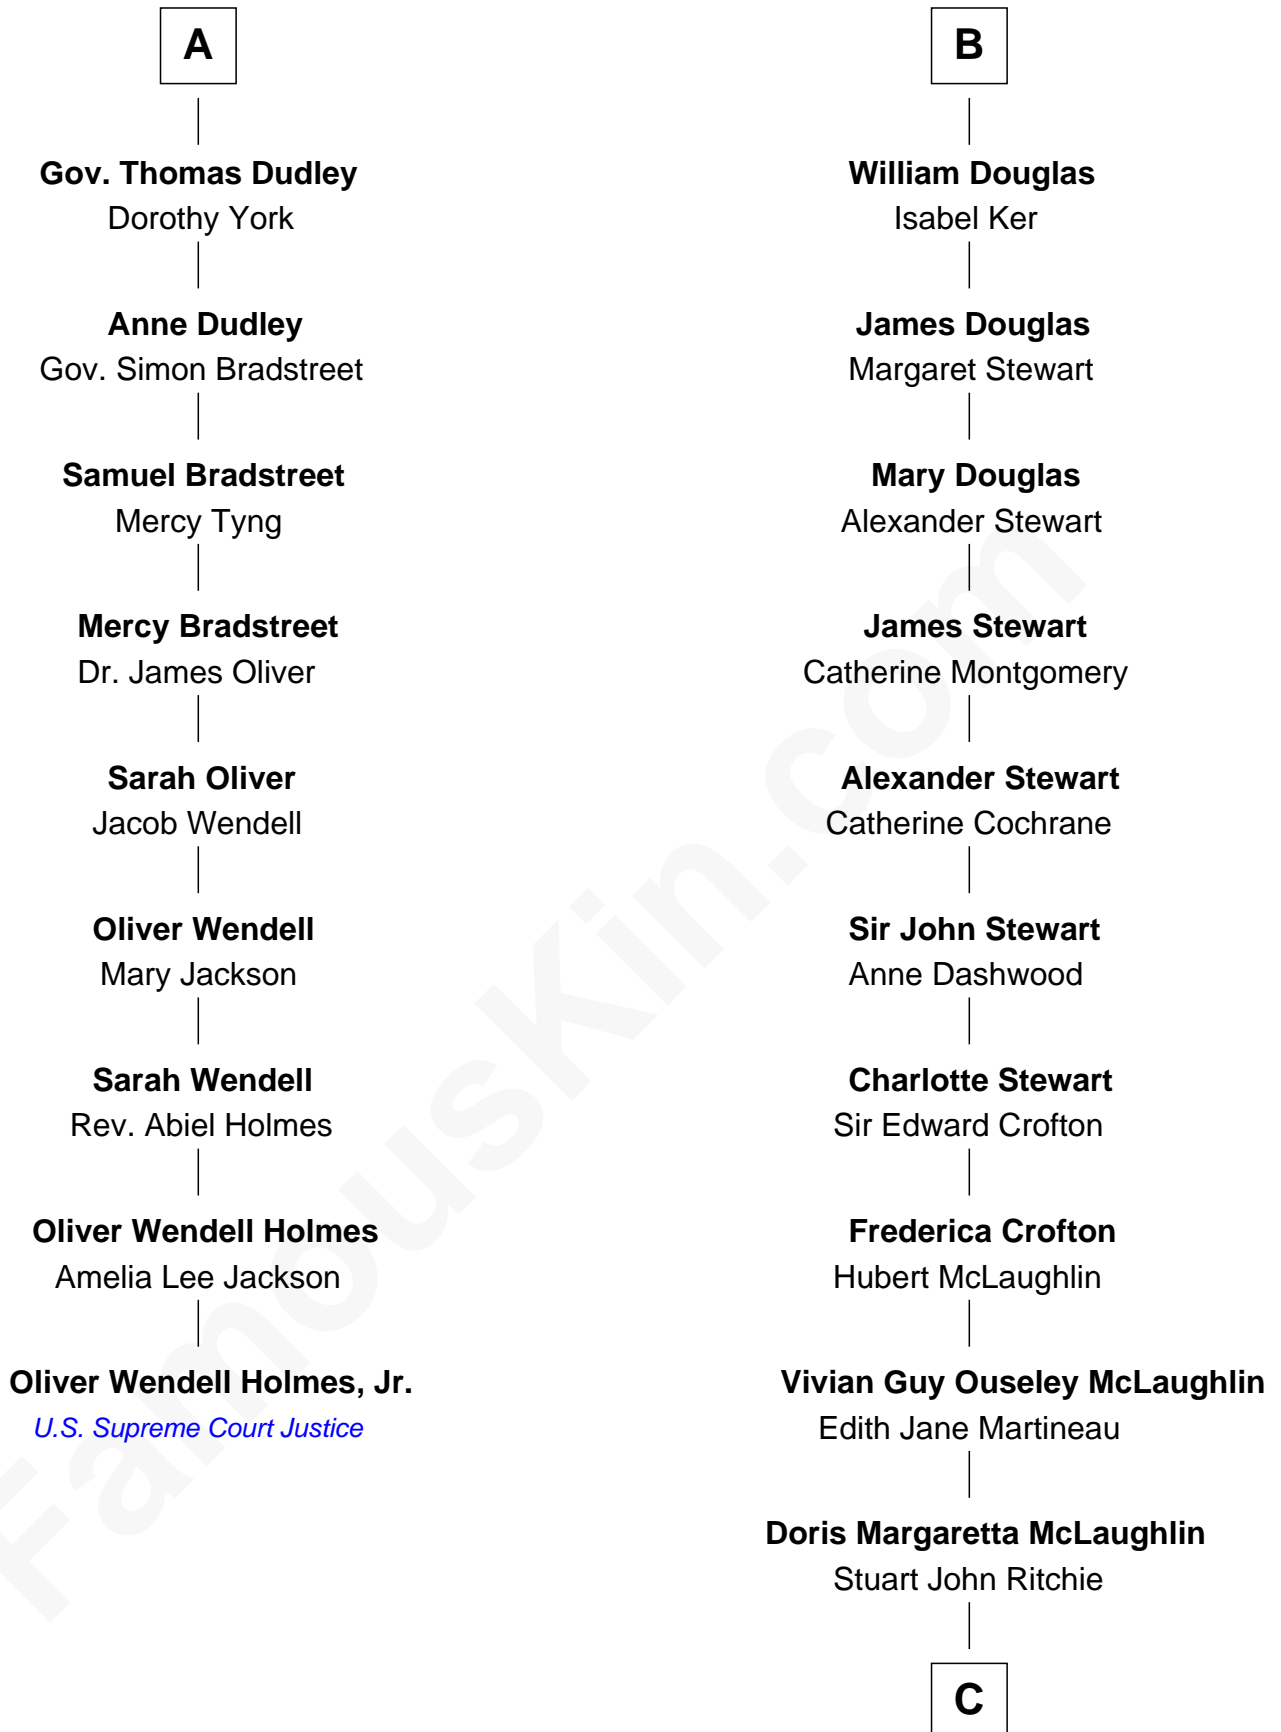

FamousKin.com
Relationship Chart of
Oliver Wendell Holmes, Jr.
U.S. Supreme Court Justice

15th cousin 3 times removed of

Guy Ritchie
British Filmmaker

Sir Thomas de Holand
 Alice Fitzalan

C

John Vivian Ritchie
Amber Mary Parkinson