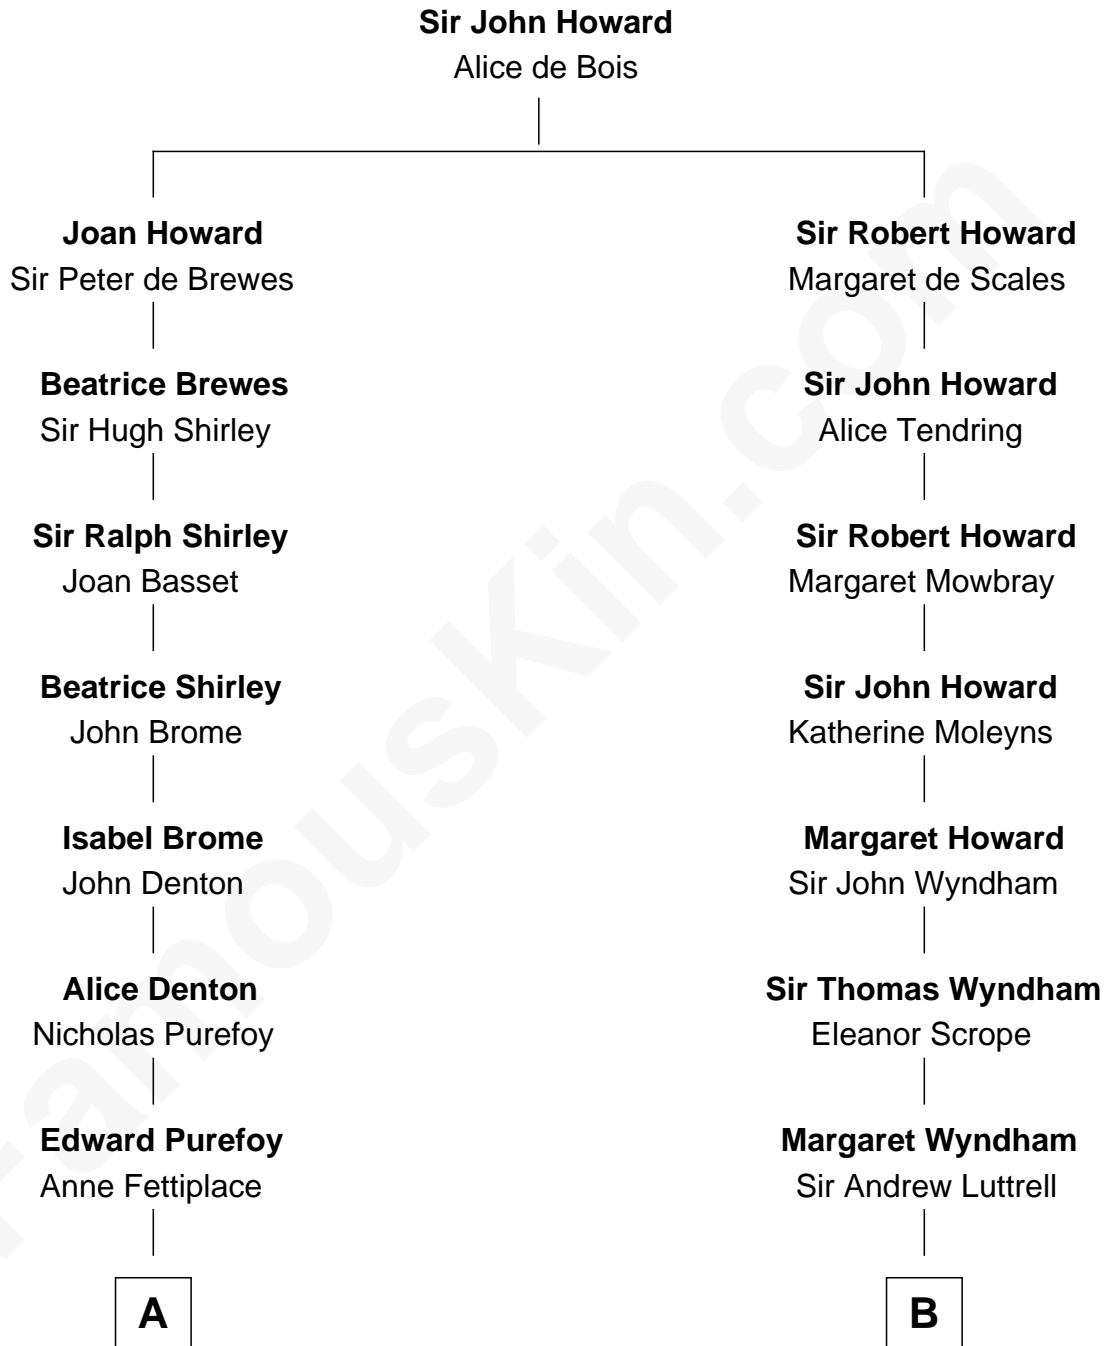

FamousKin.com
Relationship Chart of
Oliver Wendell Holmes, Jr.
U.S. Supreme Court Justice

17th cousin 3 times removed of

Guy Ritchie
British Filmmaker

C

Vivian Guy Ouseley McLaughlin

Edith Jane Martineau

Doris Margaretta McLaughlin

Stuart John Ritchie

John Vivian Ritchie

Amber Mary Parkinson

Guy Ritchie

British Filmmaker