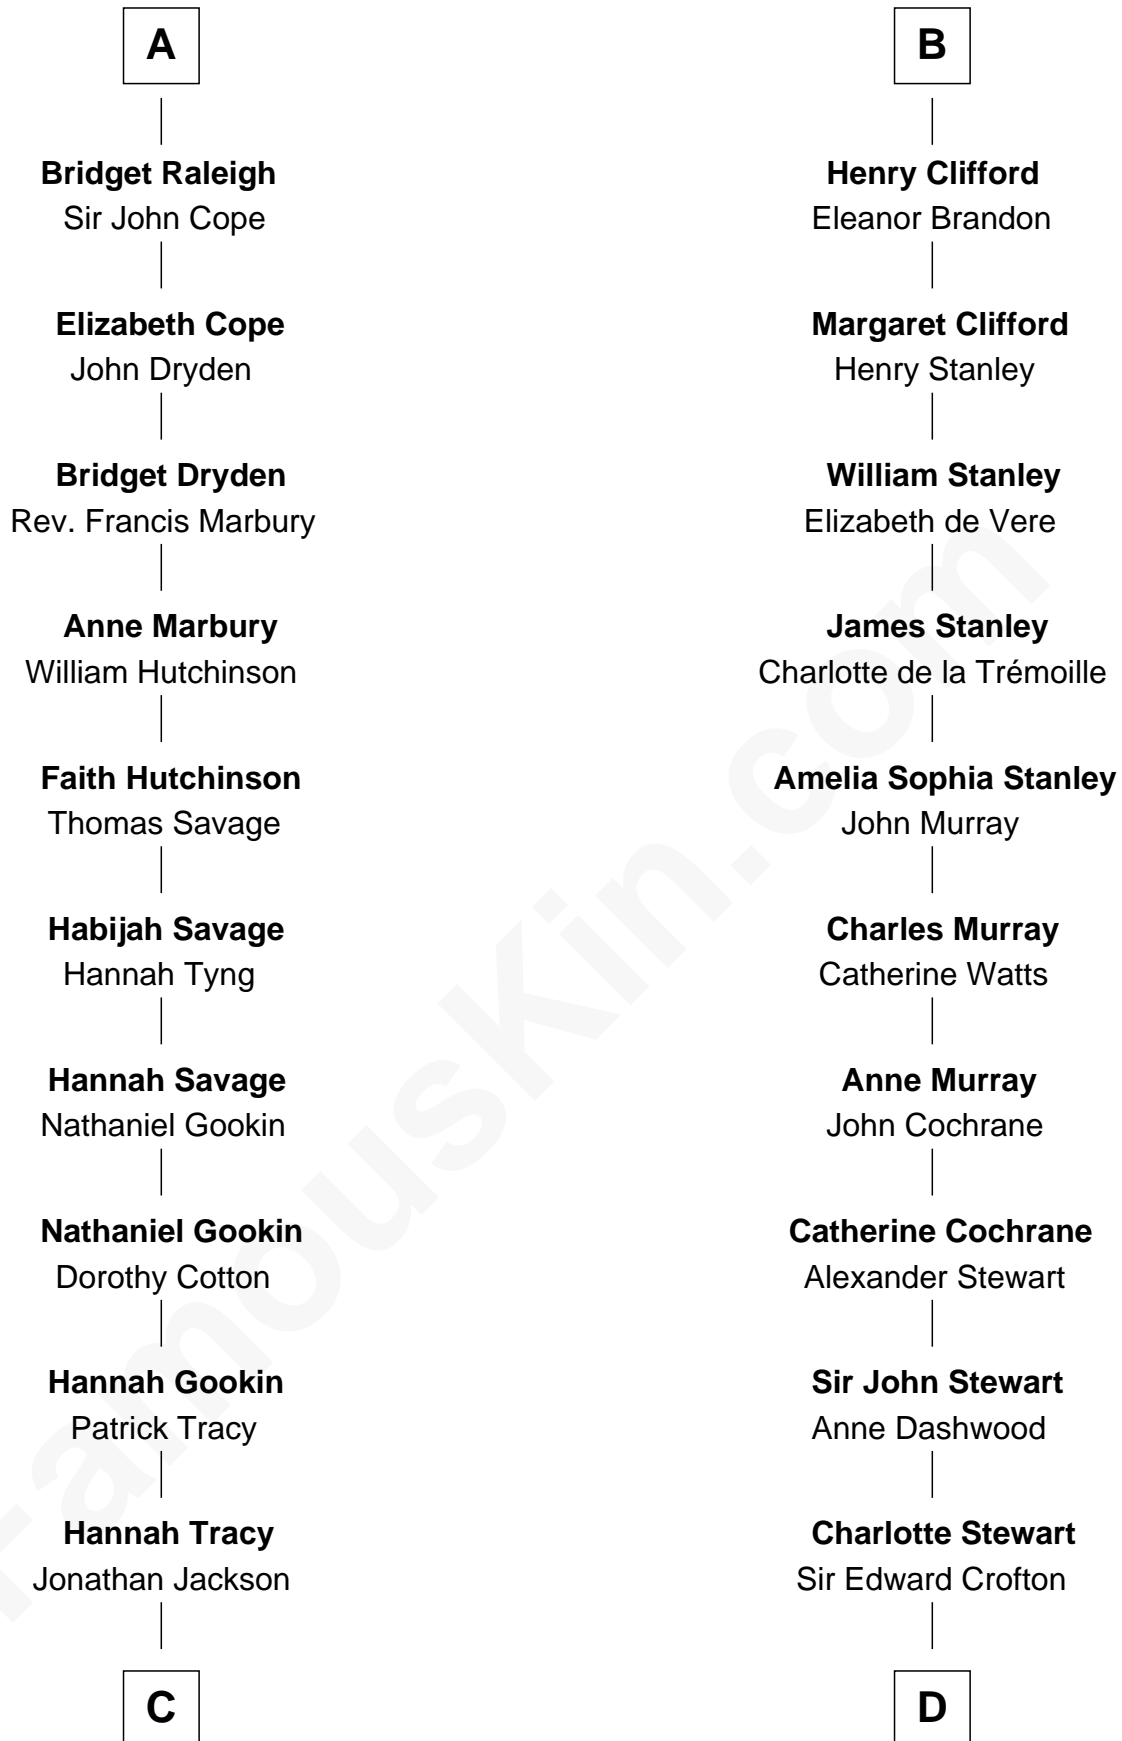

**FamousKin.com**  
**Relationship Chart of**  
**Oliver Wendell Holmes, Jr.**  
*U.S. Supreme Court Justice*

**19th cousin 2 times removed of**

**Guy Ritchie**  
*British Filmmaker*

**C**

**Charles Jackson**

Frances Cabot

**Amelia Lee Jackson**

Oliver Wendell Holmes

**Oliver Wendell Holmes, Jr.**

*U.S. Supreme Court Justice*

**D**

**Frederica Crofton**

Hubert McLaughlin

**Vivian Guy Ouseley McLaughlin**

Edith Jane Martineau

**Doris Margaretta McLaughlin**

Stuart John Ritchie

**John Vivian Ritchie**

Amber Mary Parkinson

**Guy Ritchie**

*British Filmmaker*