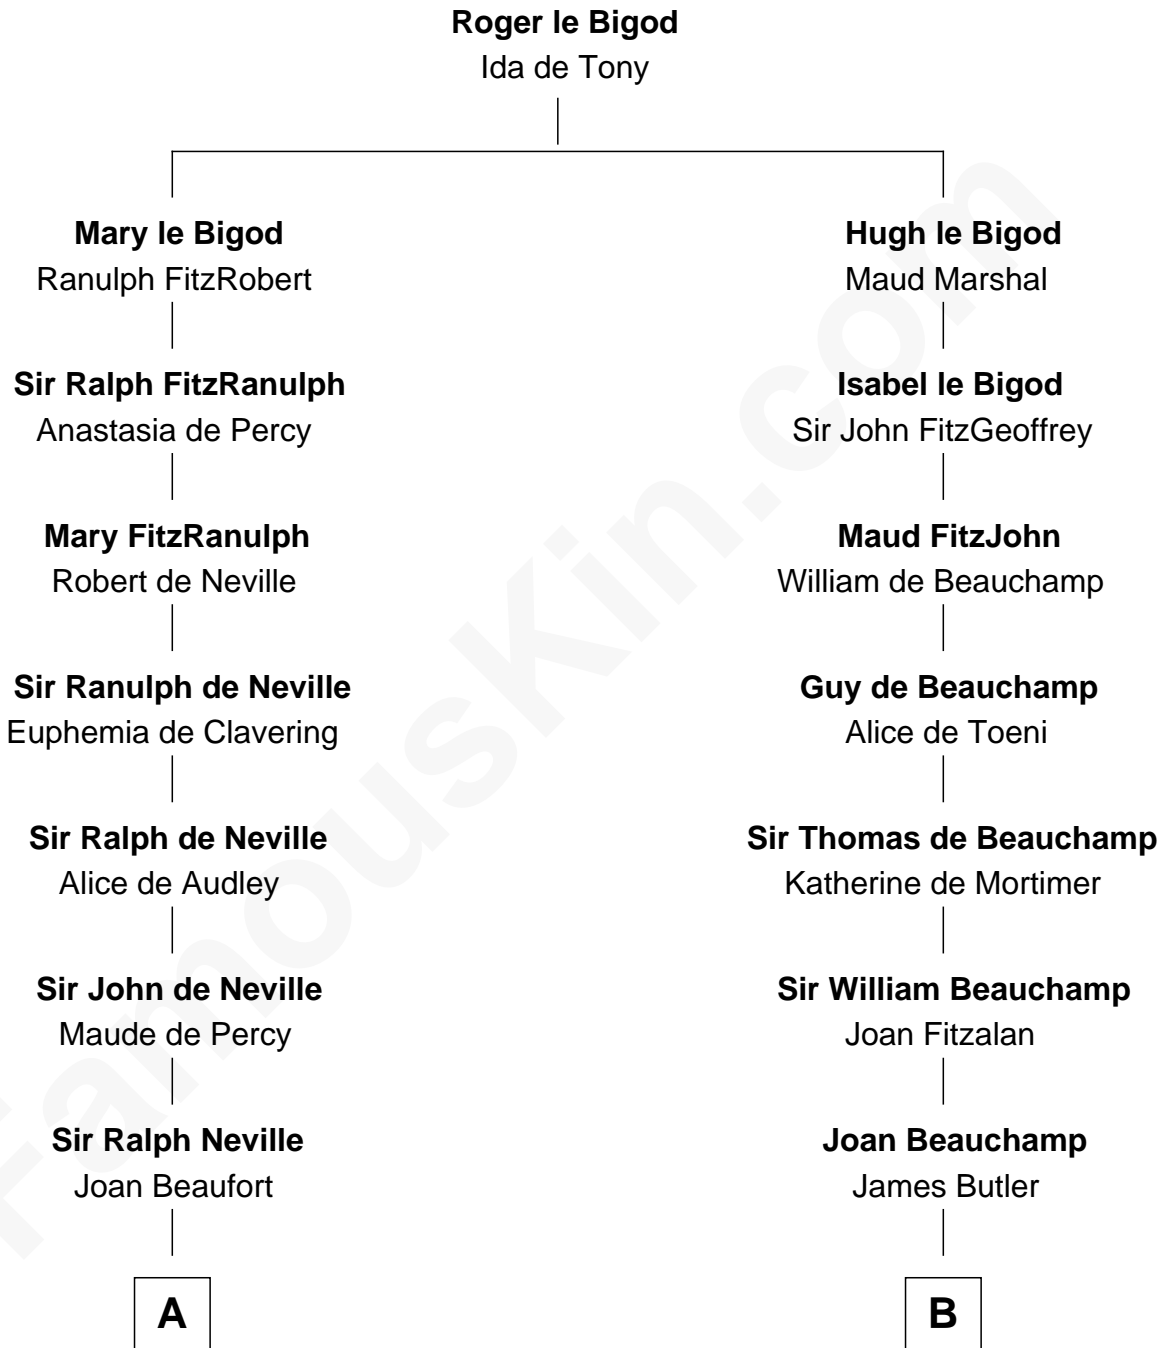

# FamousKin.com

## Relationship Chart of Oliver Wendell Holmes, Jr.

*U.S. Supreme Court Justice*

21st cousin of

**Marjorie Post**

*Founder of General Foods*

**C**

**Sarah Oliver**  
Jacob Wendell

**Oliver Wendell**  
Mary Jackson

**Sarah Wendell**  
Rev. Abiel Holmes

**Oliver Wendell Holmes**  
Amelia Lee Jackson

**Oliver Wendell Holmes, Jr.**  
*U.S. Supreme Court Justice*

**D**

**Azel Lathrop**  
Elizabeth Hyde

**Erastus Lathrop**  
Sarah Bailey