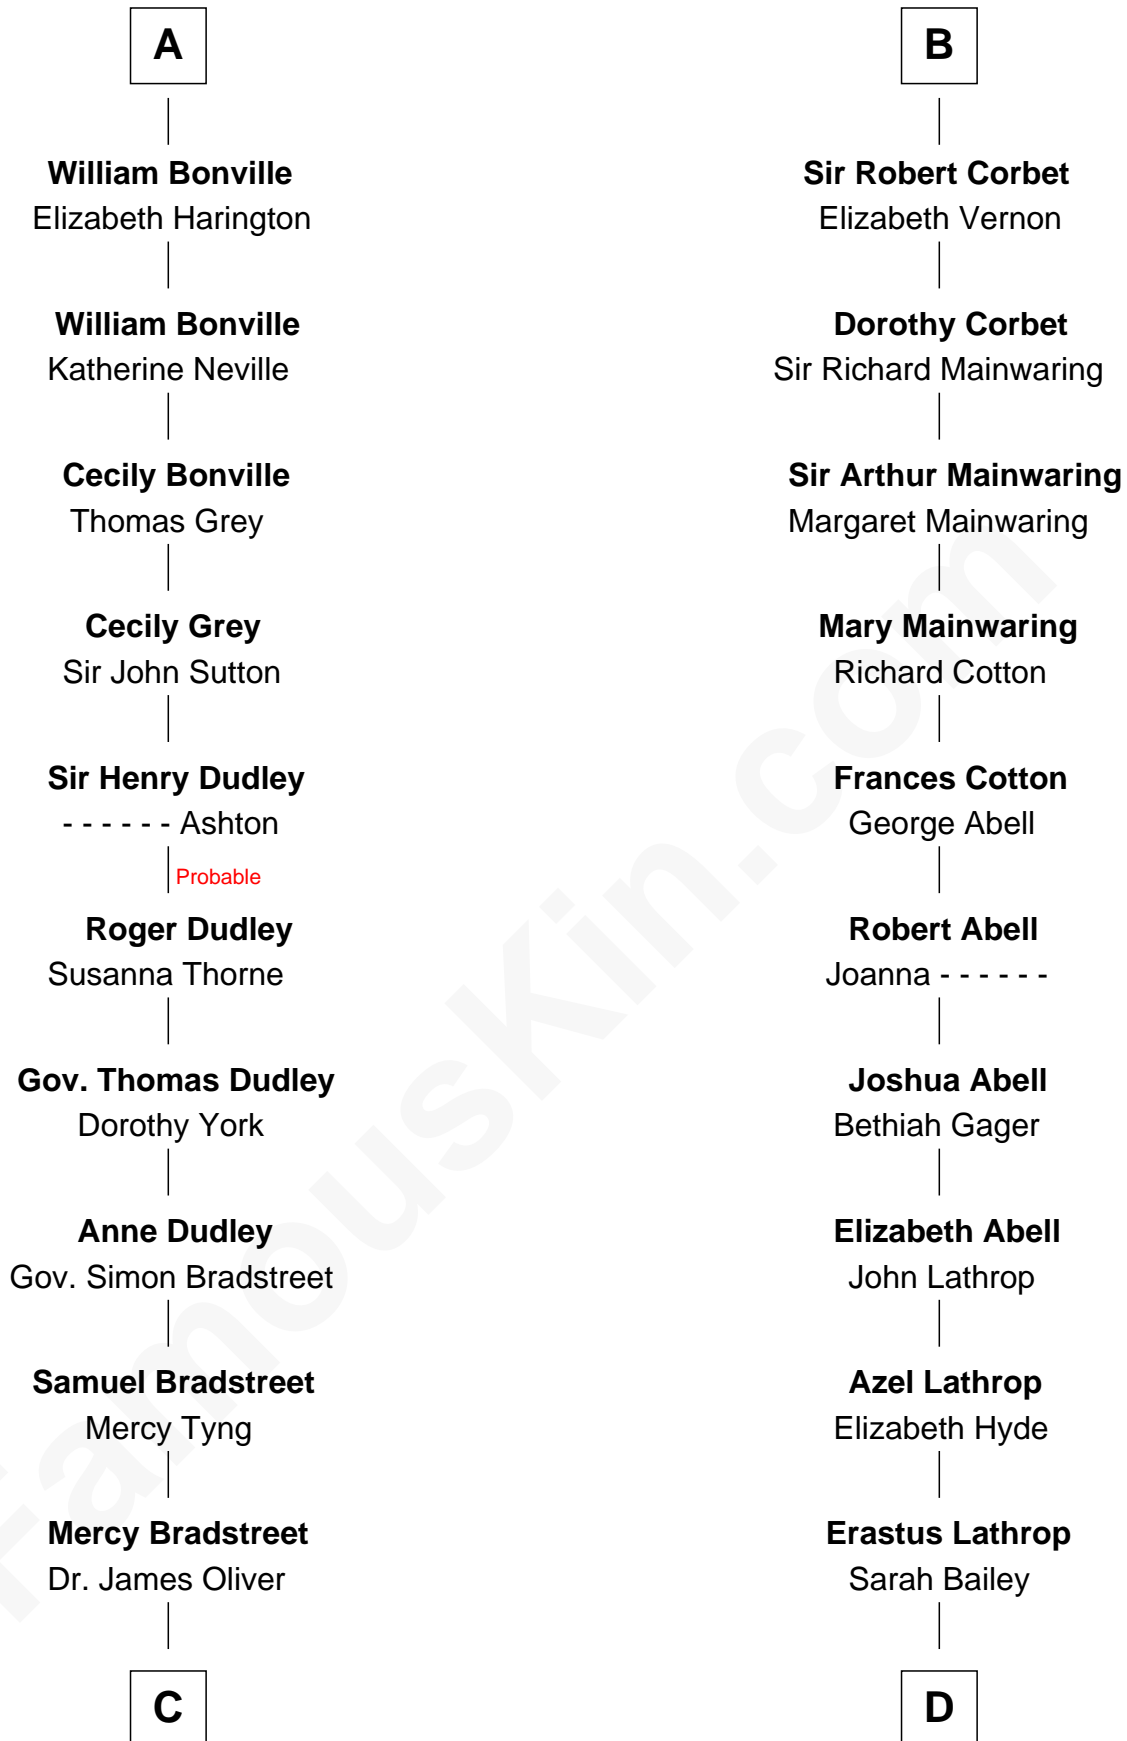

FamousKin.com
Relationship Chart of
Oliver Wendell Holmes, Jr.
U.S. Supreme Court Justice

18th cousin 3 times removed of

C. W. Post
Founder of Post Cereals

C

Sarah Oliver
Jacob Wendell

Oliver Wendell
Mary Jackson

Sarah Wendell
Rev. Abiel Holmes

Oliver Wendell Holmes
Amelia Lee Jackson

Oliver Wendell Holmes, Jr.
U.S. Supreme Court Justice

D

Caroline Cushman Lathrop
Charles Rollin Post

C. W. Post
Founder of Post Cereals