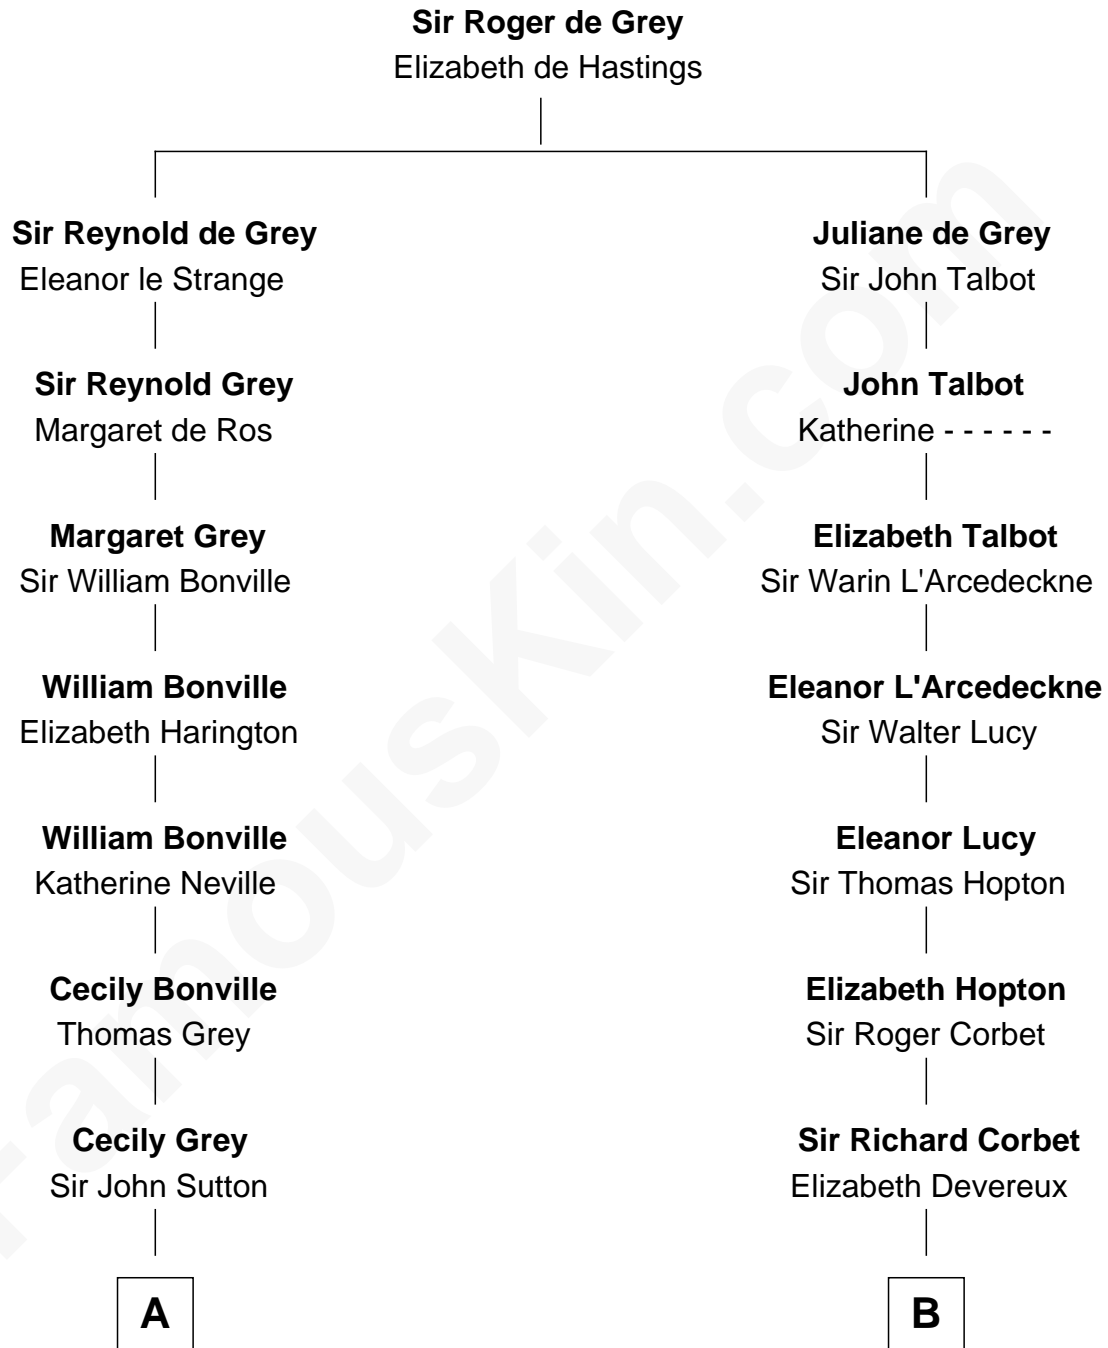

**FamousKin.com**  
**Relationship Chart of**  
**Oliver Wendell Holmes, Jr.**  
*U.S. Supreme Court Justice*

17th cousin 1 time removed of

**C. W. Post**

*Founder of Post Cereals*

**C**

**Caroline Cushman Lathrop**

Charles Rollin Post

**C. W. Post**

*Founder of Post Cereals*

FamousKin.com