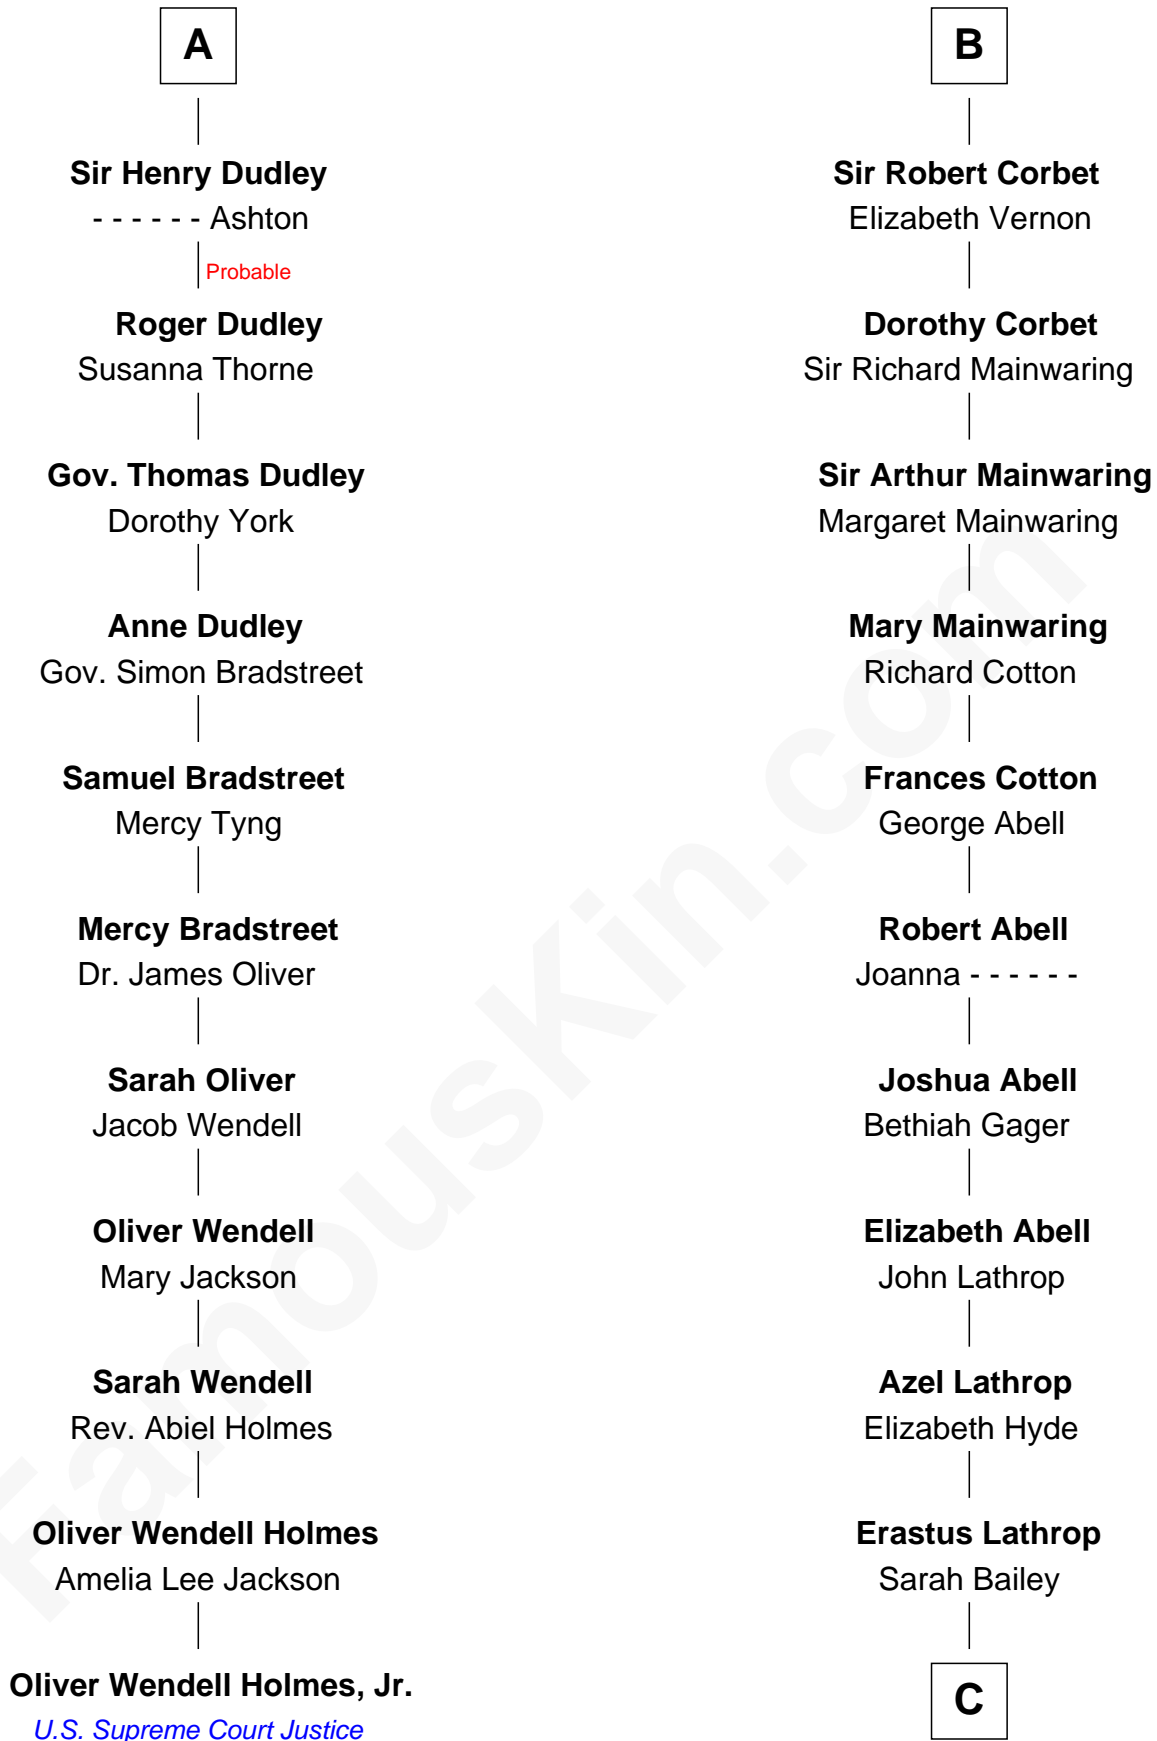

**FamousKin.com**  
**Relationship Chart of**  
**Oliver Wendell Holmes, Jr.**  
*U.S. Supreme Court Justice*

17th cousin 1 time removed of

**C. W. Post**

*Founder of Post Cereals*

**C**

**Caroline Cushman Lathrop**

Charles Rollin Post

**C. W. Post**

*Founder of Post Cereals*

FamousKin.com