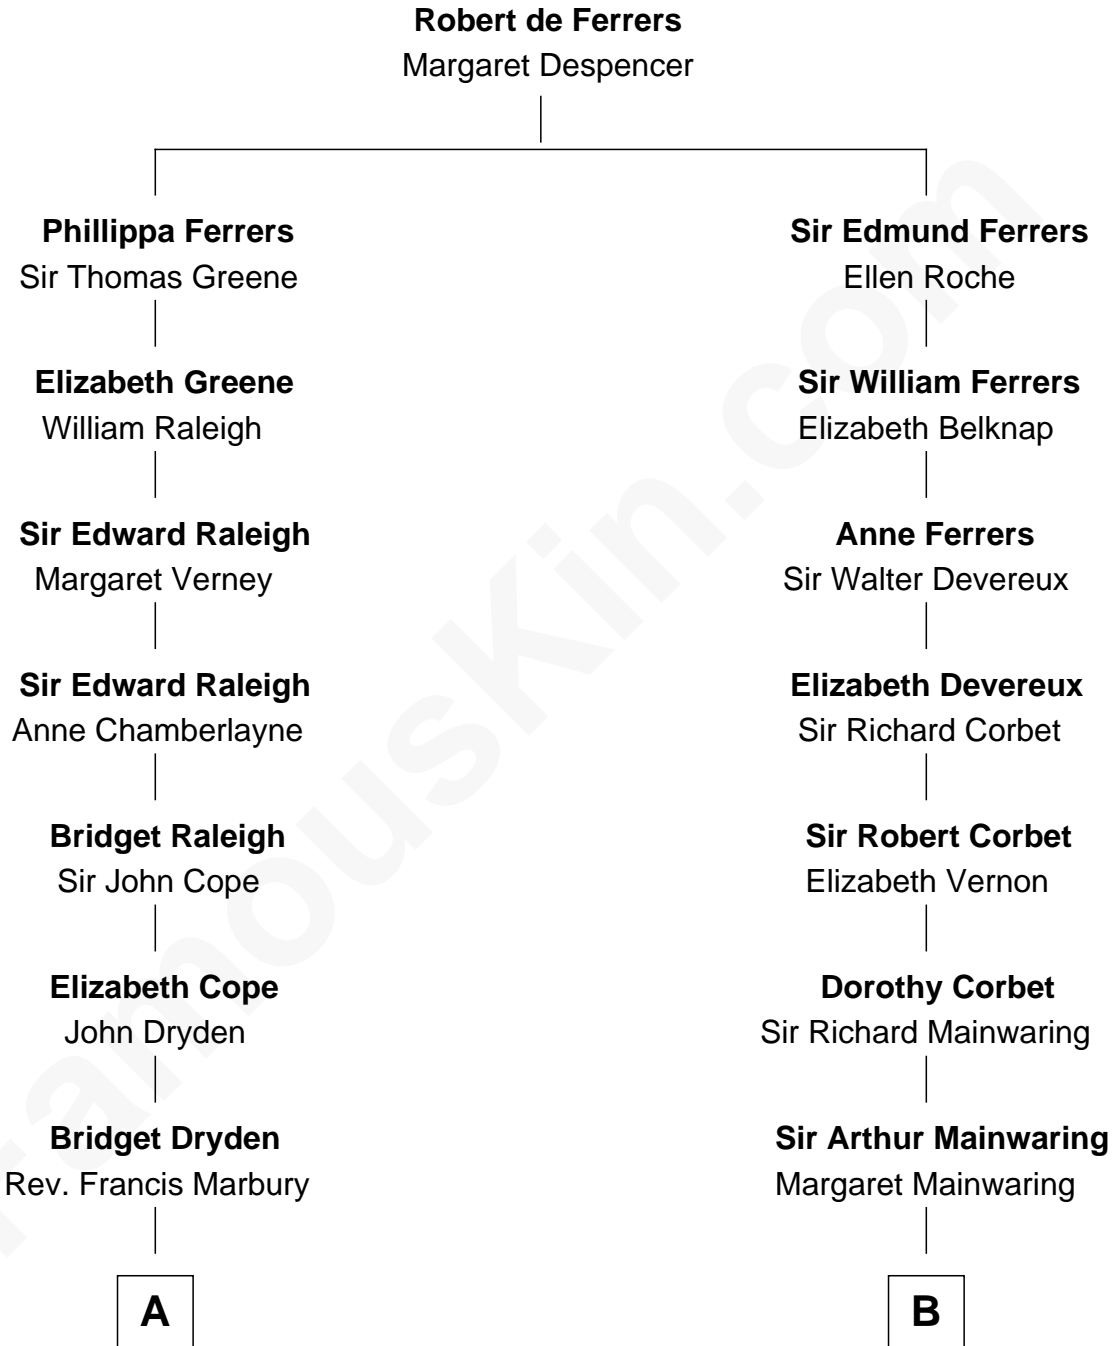

FamousKin.com
Relationship Chart of
Oliver Wendell Holmes, Jr.
U.S. Supreme Court Justice

15th cousin 1 time removed of

C. W. Post

Founder of Post Cereals

A

Anne Marbury
William Hutchinson

Faith Hutchinson
Thomas Savage

Habijah Savage
Hannah Tyng

Hannah Savage
Nathaniel Gookin

Nathaniel Gookin
Dorothy Cotton

Hannah Gookin
Patrick Tracy

Hannah Tracy
Jonathan Jackson

Charles Jackson
Frances Cabot

Amelia Lee Jackson
Oliver Wendell Holmes

Oliver Wendell Holmes, Jr.
U.S. Supreme Court Justice

B

Mary Mainwaring
Richard Cotton

Frances Cotton
George Abell

Robert Abell
Joanna -----

Joshua Abell
Bethiah Gager

Elizabeth Abell
John Lathrop

Azel Lathrop
Elizabeth Hyde