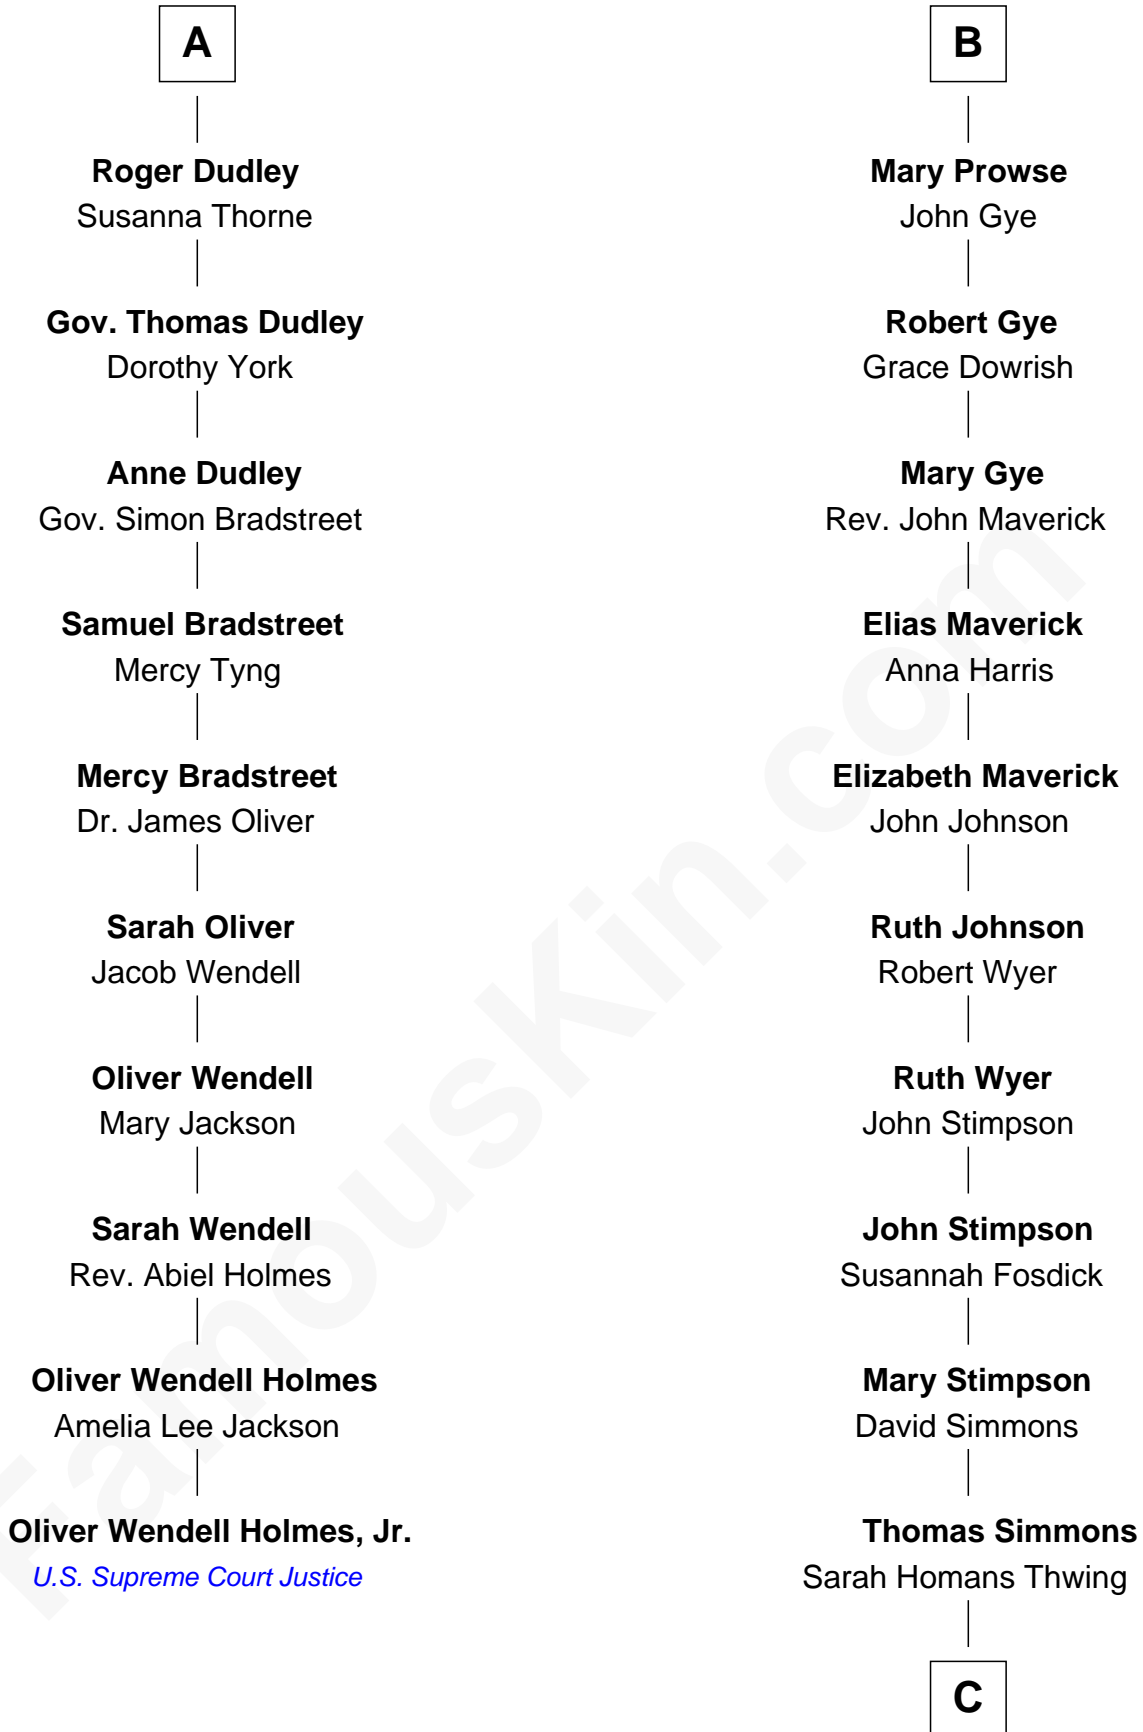

FamousKin.com
Relationship Chart of
Oliver Wendell Holmes, Jr.
U.S. Supreme Court Justice

16th cousin 4 times removed of

Pete Seeger
American Folk Singer

Sir Maurice de Berkeley
 Eve la Zouche

Thomas de Berkeley
 Katherine de Clyvedon

Sir John Berkeley
 Elizabeth Betteshorne

Elizabeth Berkeley
 Sir John Sutton

Sir Edmund Sutton
 Joyce Tiptoft

Sir Edward Sutton
 Cecily Willoughby

Sir John Sutton
 Cecily Grey

Sir Henry Dudley
 ----- Ashton

A

Probable

Milicent de Berkeley
 John Maltravers

Sir John Maltravers
 Gwenthin -----

Eleanor Maltravers
 John Fitzalan

Joan Fitzalan
 Sir William Echyngham

Joan Echyngham
 Sir John Bayntun

Henry Bayntun

Jane Bayntun
 Thomas Prowse

B

C

—
Elsie Thwing Simmons

Albert Adams

—
Elsie Simmons Adams

Charles Louis Seeger

—
Charles Louis Seeger