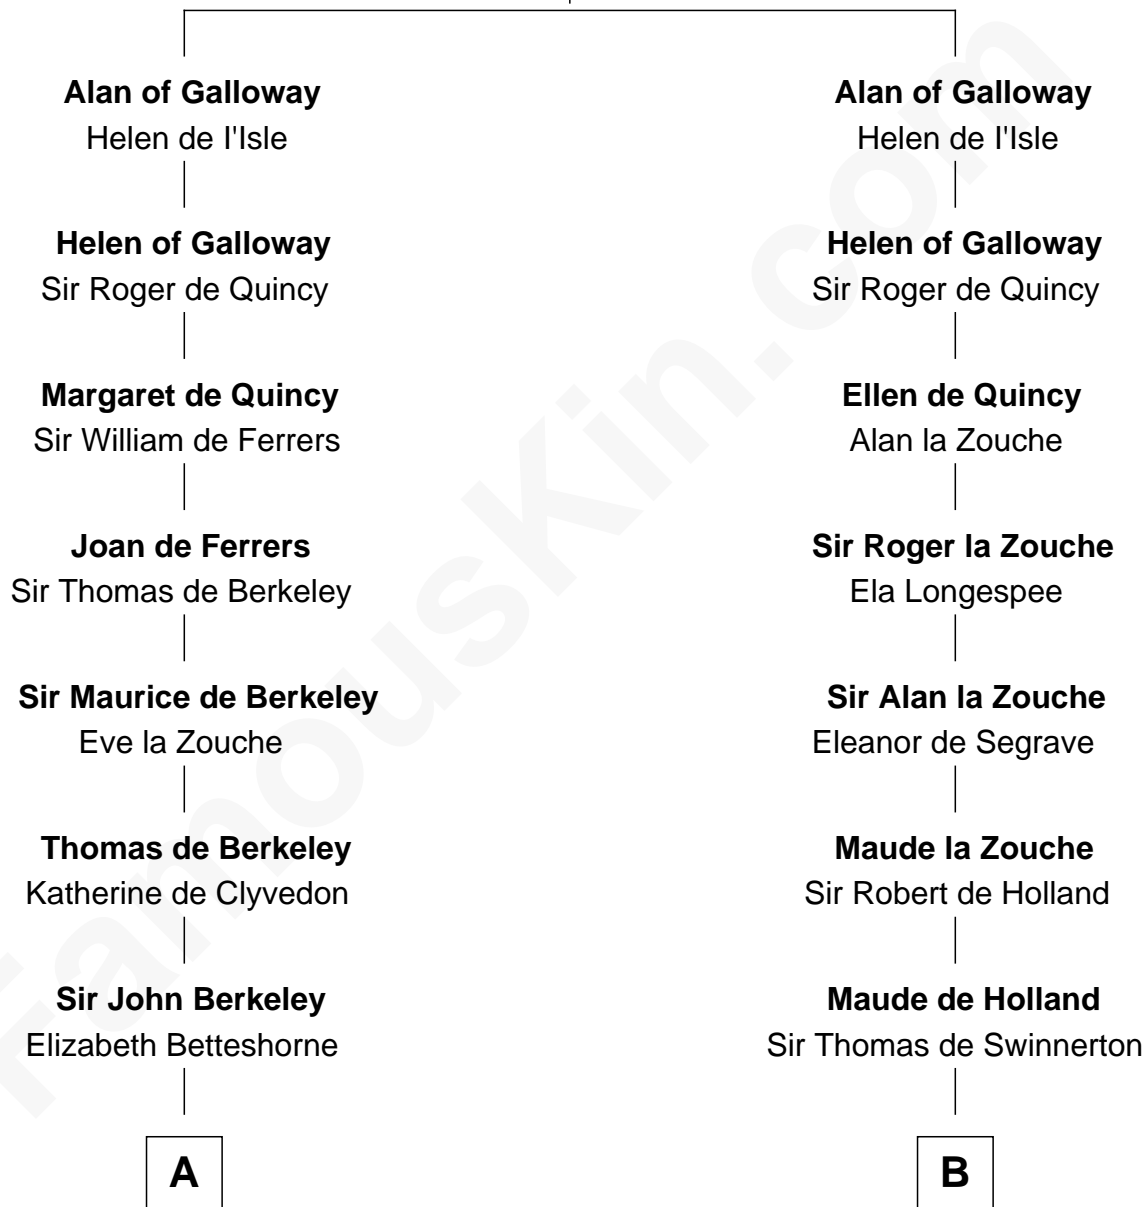

**FamousKin.com**  
**Relationship Chart of**  
**Oliver Wendell Holmes, Jr.**  
*U.S. Supreme Court Justice*

**20th cousin 1 time removed of**  
**Henry Lee III**  
*9th Governor of Virginia*

**Roland of Galloway**  
 Helena de Morville

**C**

**Sarah Oliver**  
Jacob Wendell

**Oliver Wendell**  
Mary Jackson

**Sarah Wendell**  
Rev. Abiel Holmes

**Oliver Wendell Holmes**  
Amelia Lee Jackson

**Oliver Wendell Holmes, Jr.**  
*U.S. Supreme Court Justice*