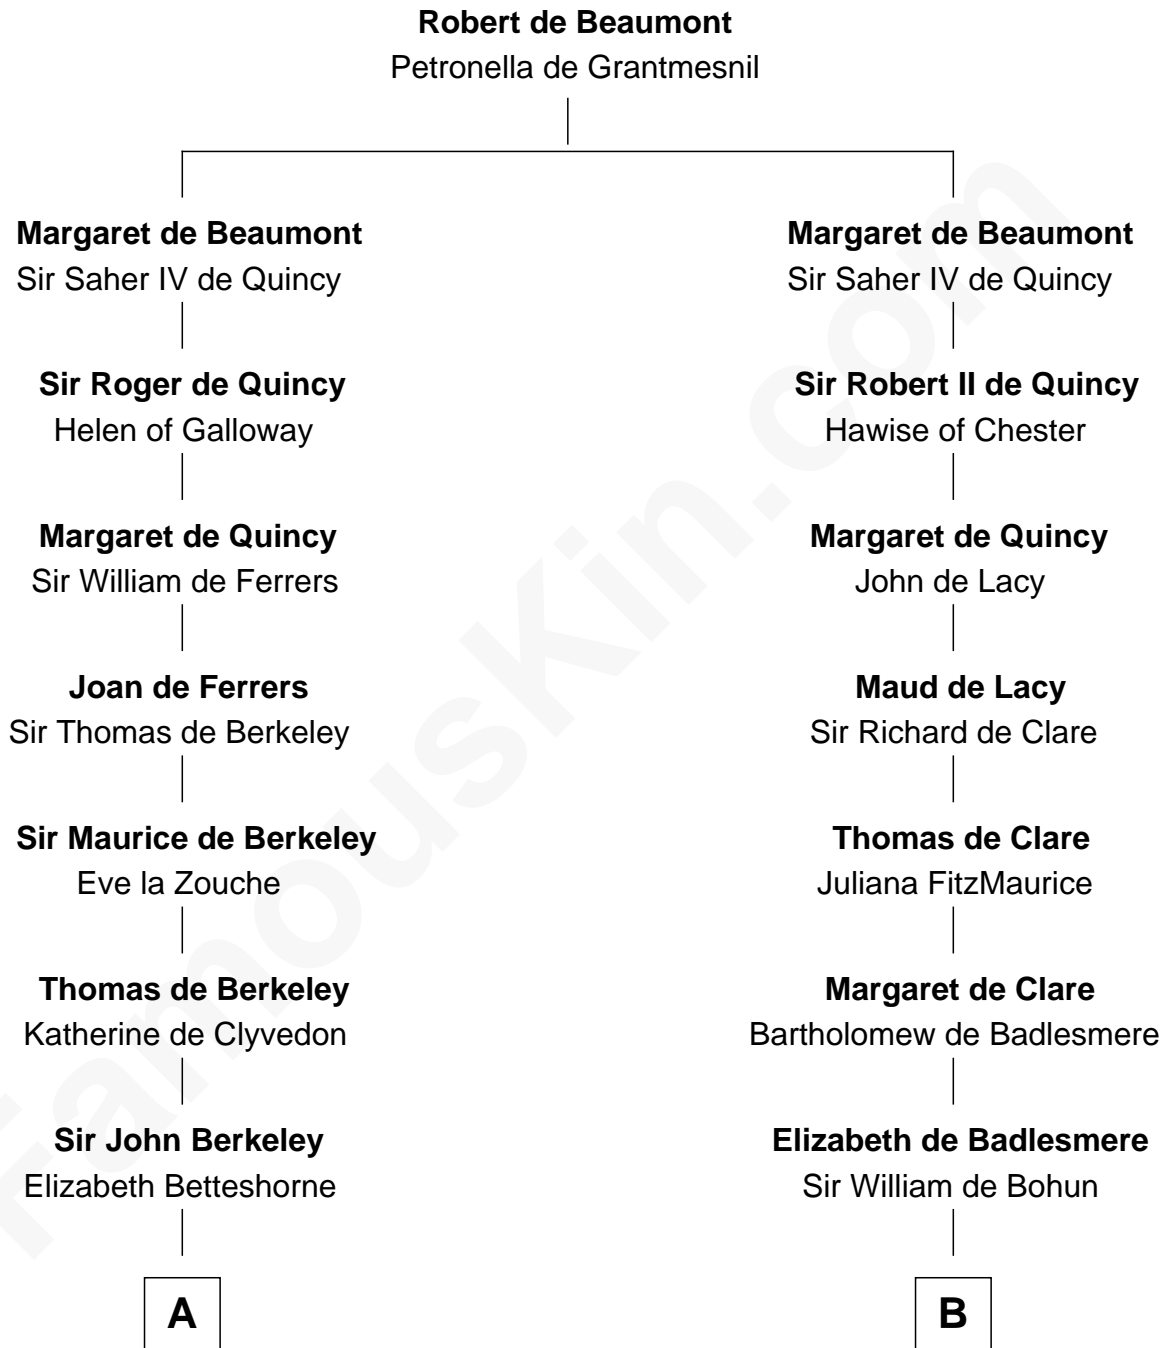

**FamousKin.com**  
**Relationship Chart of**  
**Oliver Wendell Holmes, Jr.**  
*U.S. Supreme Court Justice*

**20th cousin 1 time removed of**  
**Henry Lee III**  
*9th Governor of Virginia*

**C**

**Sarah Oliver**  
Jacob Wendell

**Oliver Wendell**  
Mary Jackson

**Sarah Wendell**  
Rev. Abiel Holmes

**Oliver Wendell Holmes**  
Amelia Lee Jackson

**Oliver Wendell Holmes, Jr.**  
*U.S. Supreme Court Justice*

**D**

**Laetitia Corbin**  
Richard Lee

**Henry Lee**  
Mary Bland

**Col. Henry Lee**  
Lucy Grymes

**Henry Lee III**  
*Light-Horse Harry*