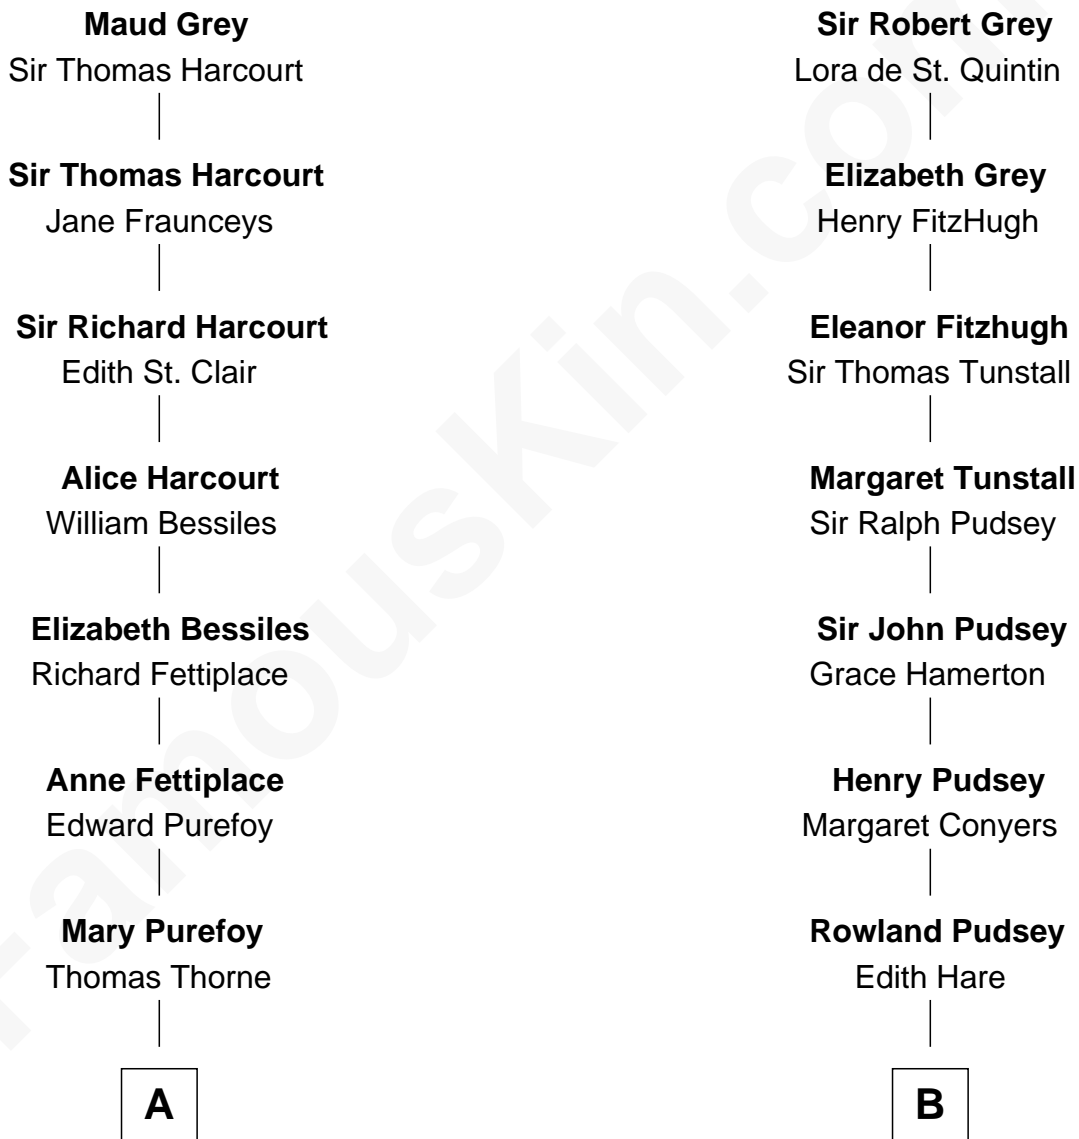

FamousKin.com

Relationship Chart of Oliver Wendell Holmes, Jr.

U.S. Supreme Court Justice

16th cousin of

Henry Lee III

9th Governor of Virginia

Sir John Grey

Avice Marmion

A

Susanna Thorne

Roger Dudley

Gov. Thomas Dudley

Dorothy York

Anne Dudley

Gov. Simon Bradstreet

Samuel Bradstreet