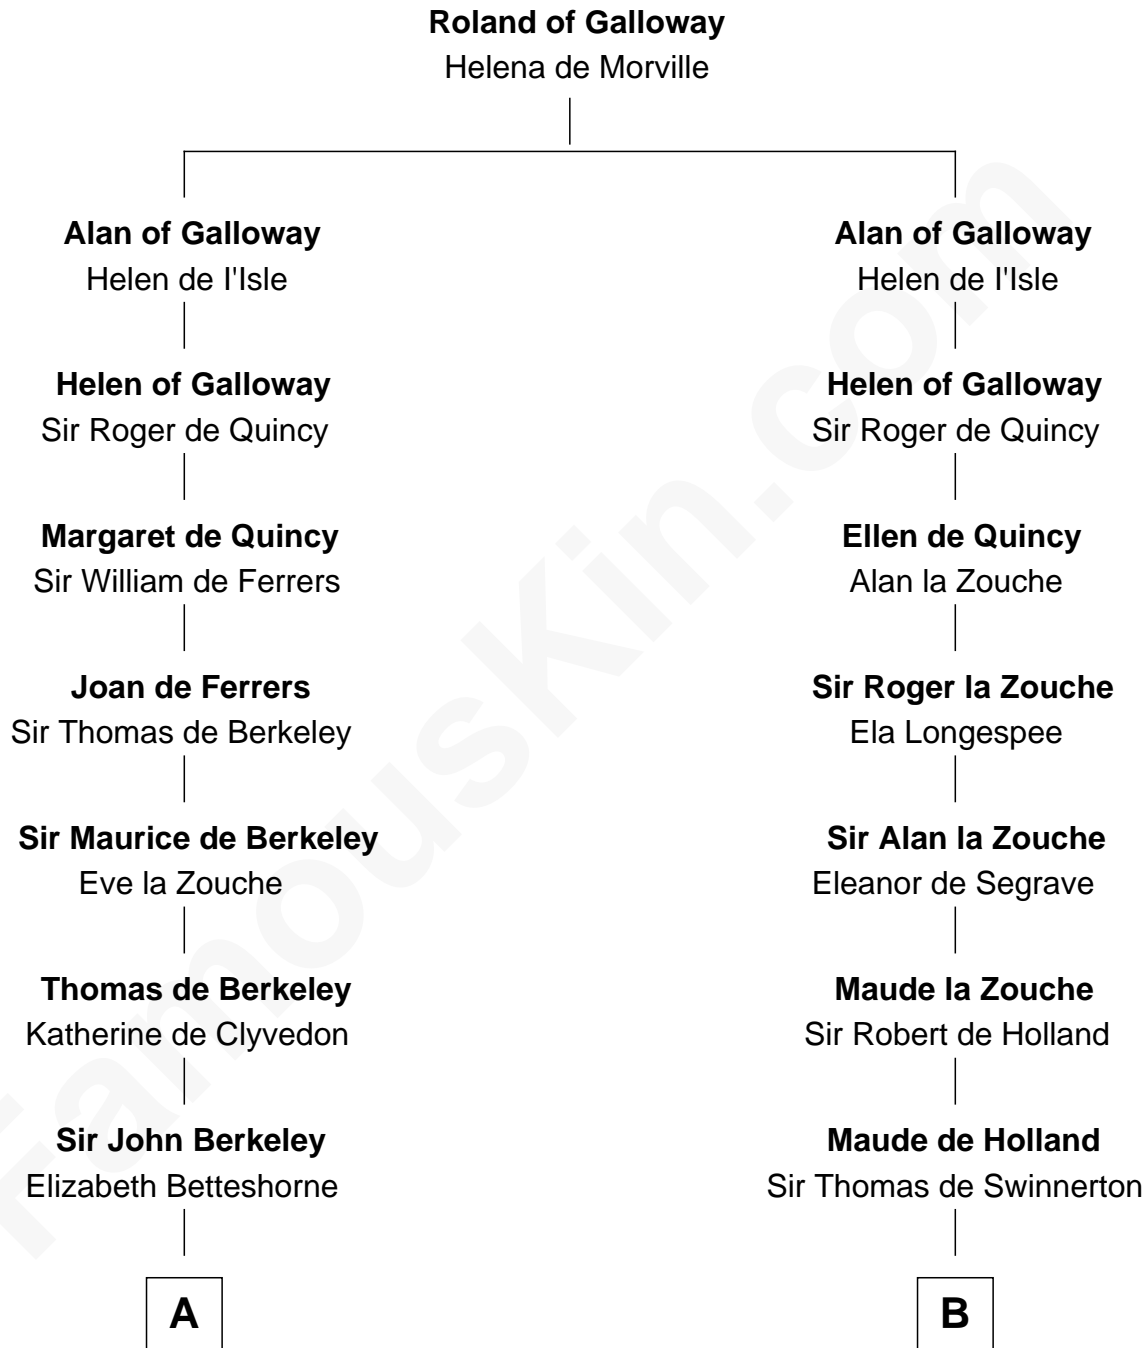

**FamousKin.com**  
**Relationship Chart of**  
**Oliver Wendell Holmes, Jr.**  
*U.S. Supreme Court Justice*

**21st cousin of**  
**General Robert E. Lee**  
*Confederate Army - U.S. Civil War*

**C**

**Sarah Oliver**  
Jacob Wendell

**Oliver Wendell**  
Mary Jackson

**Sarah Wendell**  
Rev. Abiel Holmes

**Oliver Wendell Holmes**  
Amelia Lee Jackson

**Oliver Wendell Holmes, Jr.**  
*U.S. Supreme Court Justice*

**D**

**Laetitia Corbin**  
Richard Lee