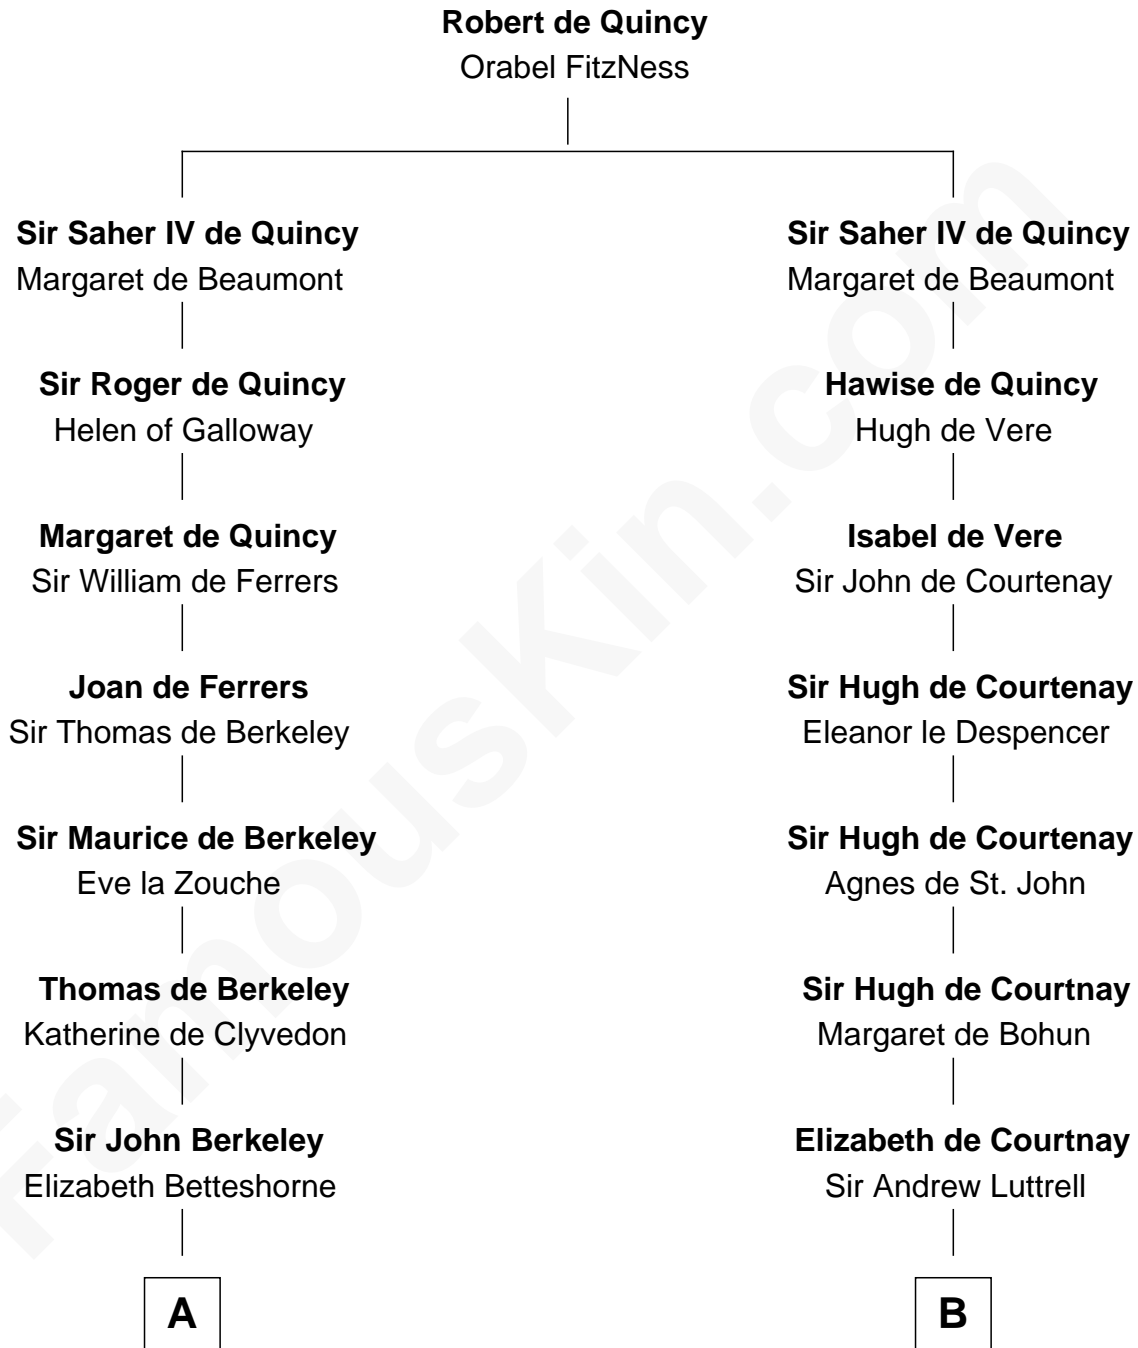

**FamousKin.com**  
**Relationship Chart of**  
**Oliver Wendell Holmes, Jr.**  
*U.S. Supreme Court Justice*

**20th cousin 1 time removed of**  
**General Robert E. Lee**  
*Confederate Army - U.S. Civil War*

**C**

**Sarah Oliver**  
Jacob Wendell

**Oliver Wendell**  
Mary Jackson

**Sarah Wendell**  
Rev. Abiel Holmes

**Oliver Wendell Holmes**  
Amelia Lee Jackson

**Oliver Wendell Holmes, Jr.**  
*U.S. Supreme Court Justice*