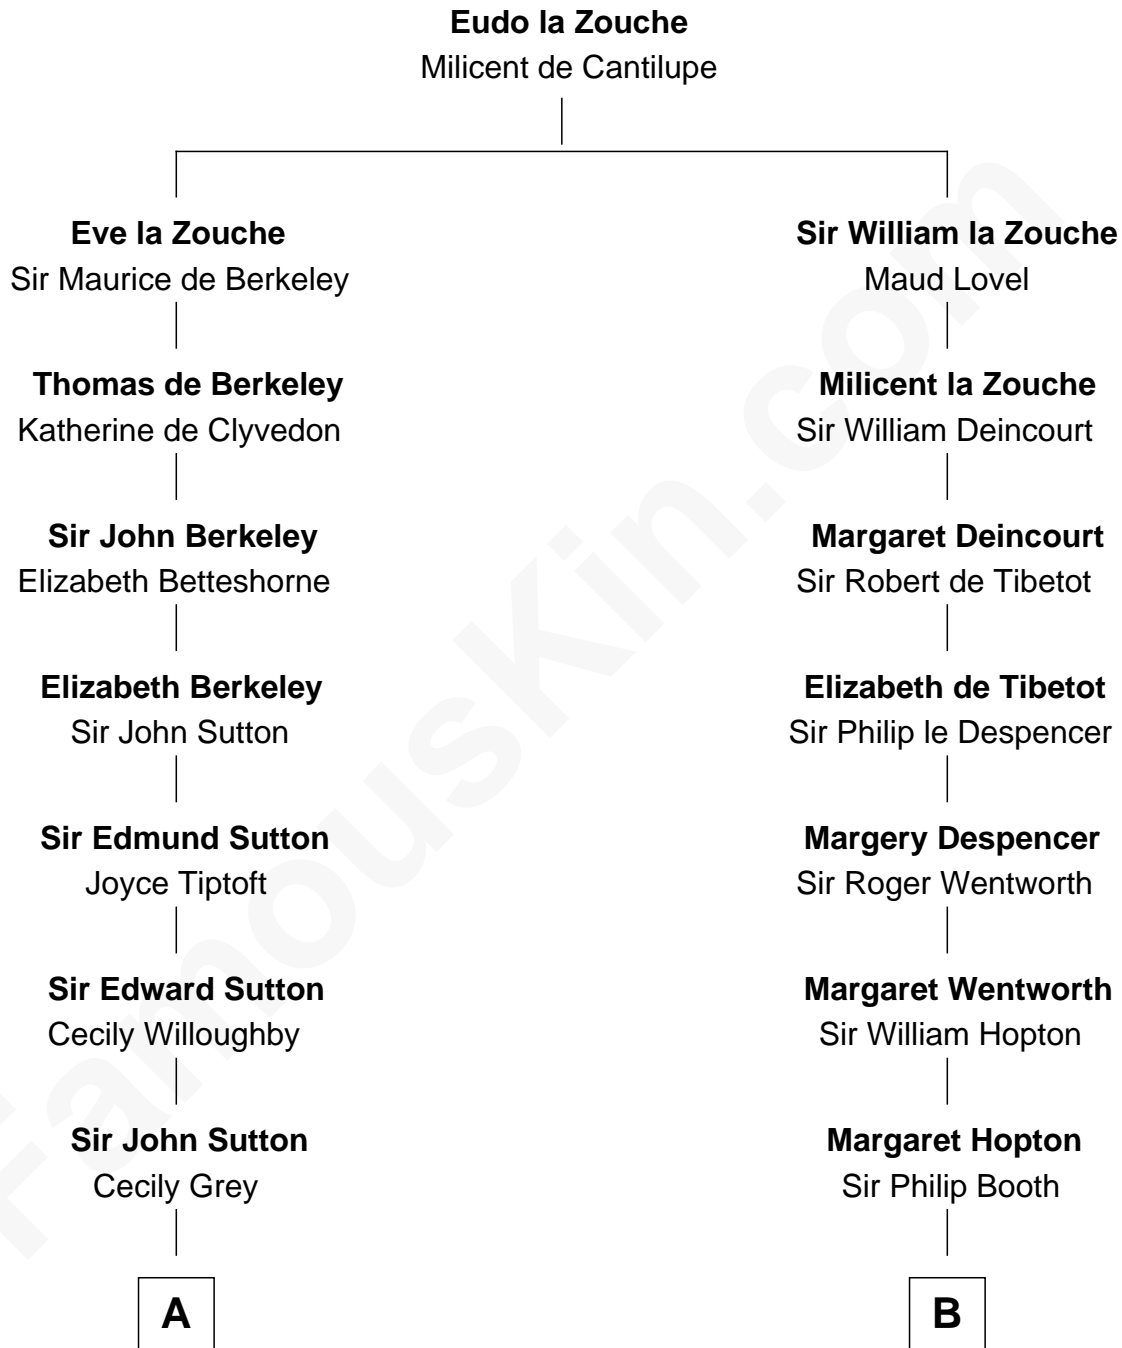

**FamousKin.com**  
**Relationship Chart of**  
**Oliver Wendell Holmes, Jr.**  
*U.S. Supreme Court Justice*

17th cousin 1 time removed of  
**General Robert E. Lee**  
*Confederate Army - U.S. Civil War*

C

|  
**Maj. Gen. Henry Lee**

Anne Hill Carter

|  
**General Robert E. Lee**

*Confederate Army - U.S. Civil War*

FamousKin.com