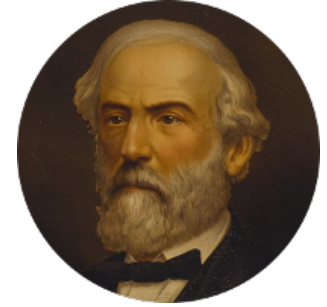

**FamousKin.com**  
**Relationship Chart of**  
**Oliver Wendell Holmes, Jr.**  
*U.S. Supreme Court Justice*

17th cousin 1 time removed of  
**General Robert E. Lee**  
*Confederate Army - U.S. Civil War*

C

|  
**Maj. Gen. Henry Lee**

Anne Hill Carter

|  
**General Robert E. Lee**

*Confederate Army - U.S. Civil War*

FamousKin.com