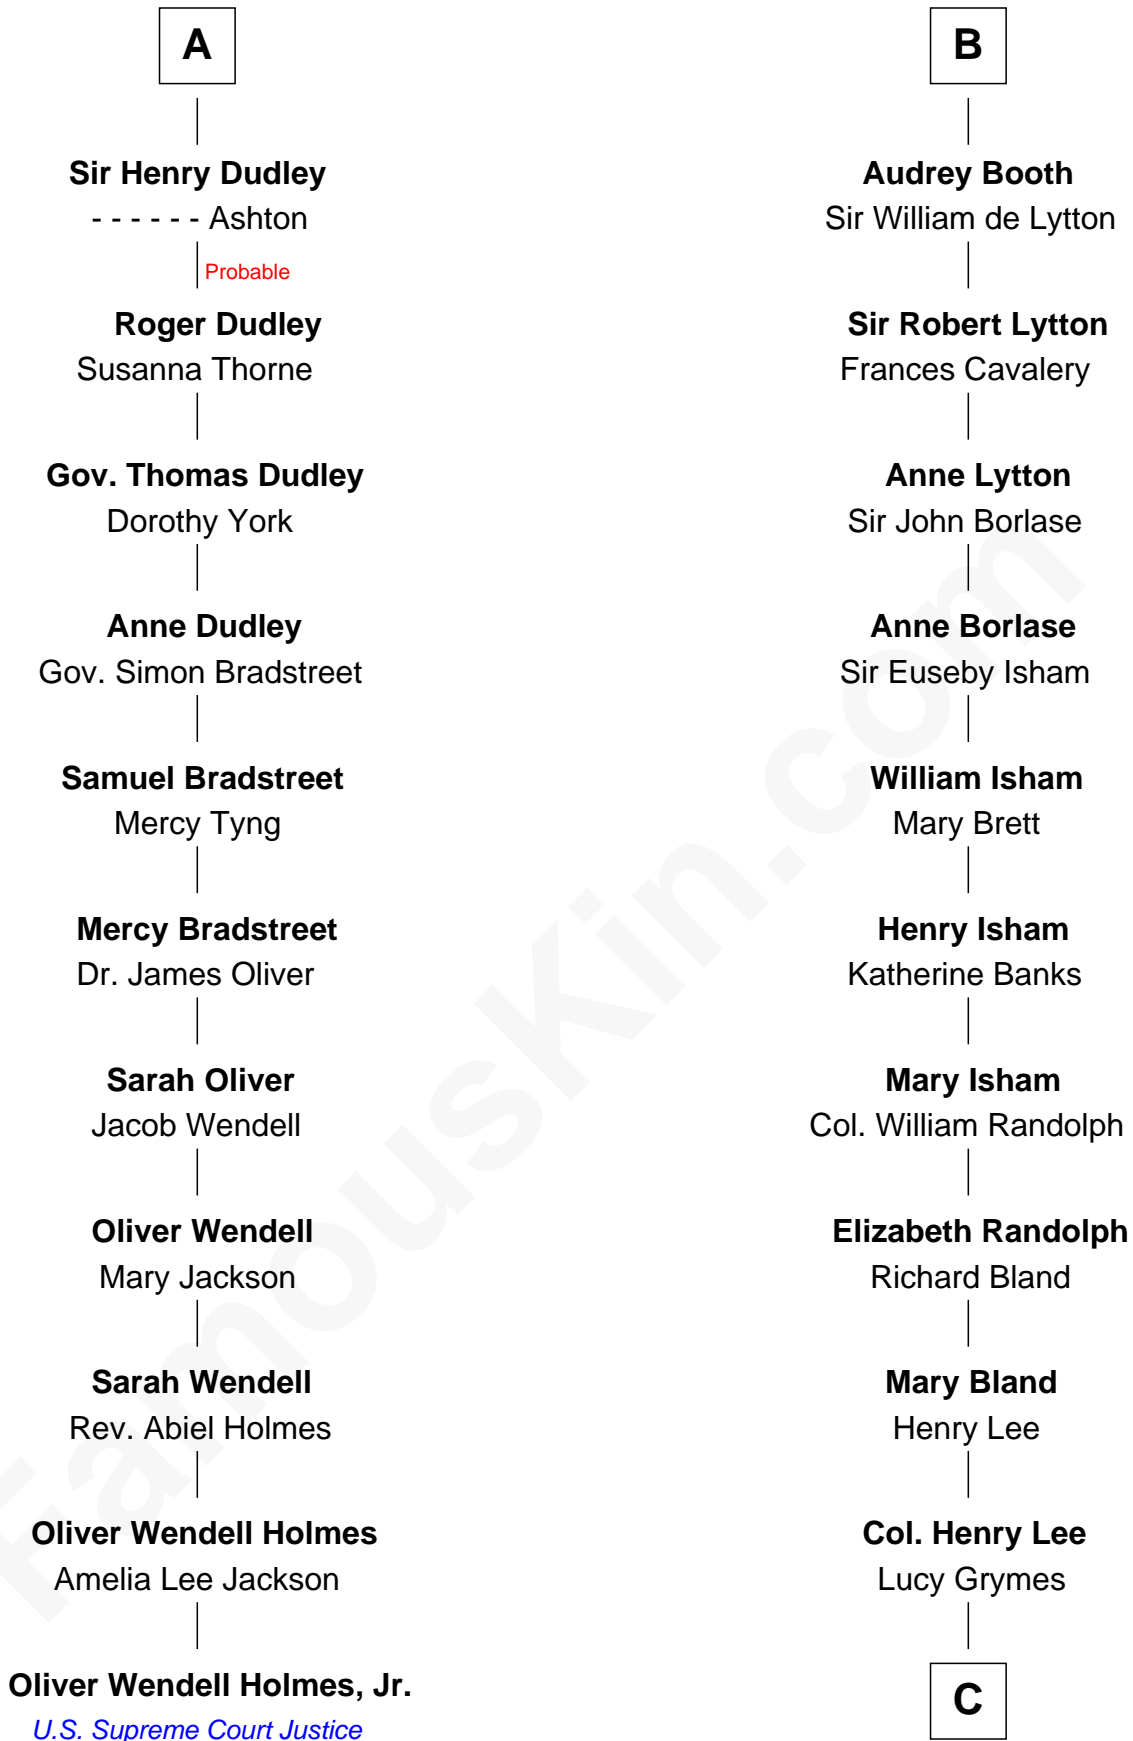

**FamousKin.com**  
**Relationship Chart of**  
**Oliver Wendell Holmes, Jr.**  
*U.S. Supreme Court Justice*

17th cousin 1 time removed of  
**General Robert E. Lee**  
*Confederate Army - U.S. Civil War*

C

|  
**Maj. Gen. Henry Lee**

Anne Hill Carter

|  
**General Robert E. Lee**

*Confederate Army - U.S. Civil War*

FamousKin.com