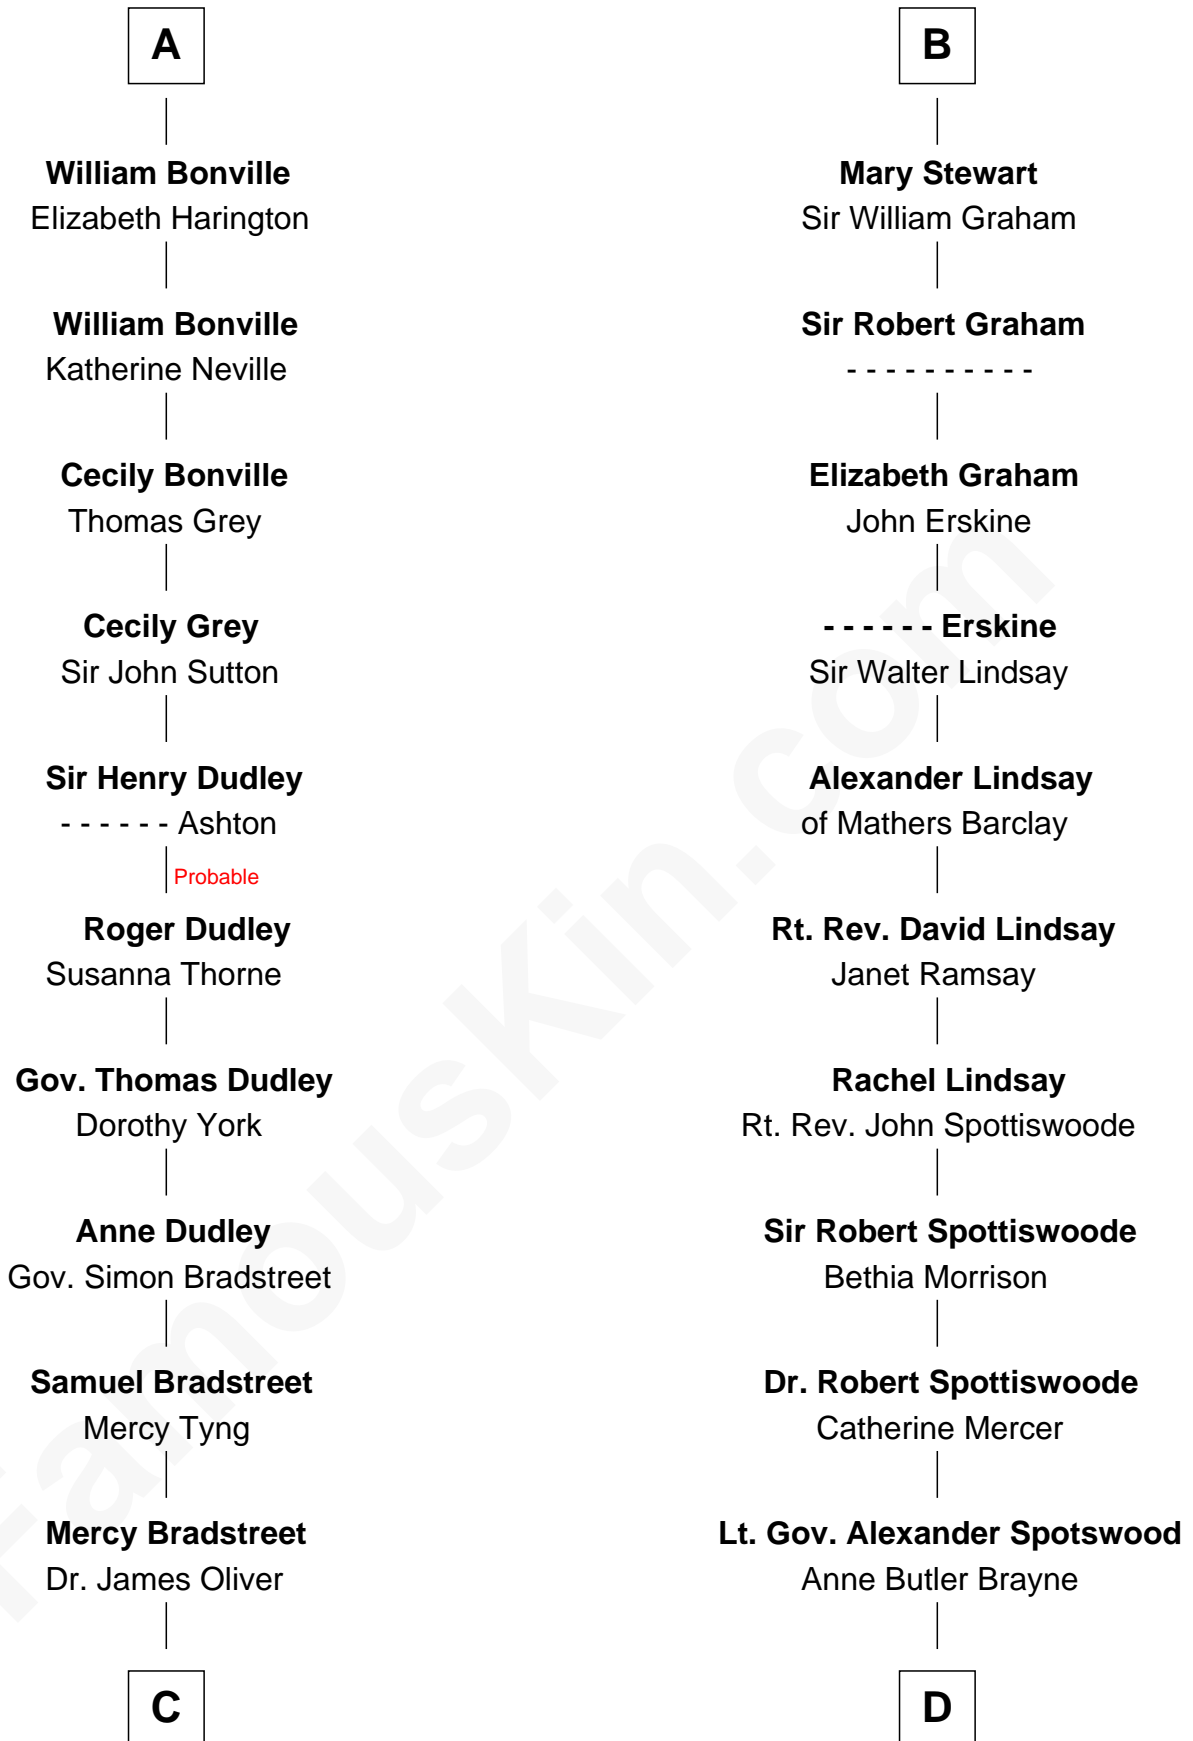

FamousKin.com
Relationship Chart of
Oliver Wendell Holmes, Jr.
U.S. Supreme Court Justice

20th cousin 1 time removed of
General Robert E. Lee
Confederate Army - U.S. Civil War

C

Sarah Oliver
Jacob Wendell

Oliver Wendell
Mary Jackson

Sarah Wendell
Rev. Abiel Holmes

Oliver Wendell Holmes
Amelia Lee Jackson

Oliver Wendell Holmes, Jr.
U.S. Supreme Court Justice

D

Anne Catherine Spotswood
Col. Bernard Moore

Anne Butler Moore
Charles Carter