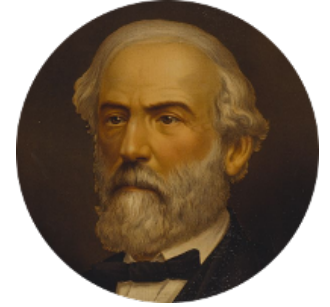

FamousKin.com
Relationship Chart of
Oliver Wendell Holmes, Jr.
U.S. Supreme Court Justice

20th cousin 1 time removed of
General Robert E. Lee
Confederate Army - U.S. Civil War

C

Sarah Oliver
Jacob Wendell

Oliver Wendell
Mary Jackson

Sarah Wendell
Rev. Abiel Holmes

Oliver Wendell Holmes
Amelia Lee Jackson

Oliver Wendell Holmes, Jr.
U.S. Supreme Court Justice

D

Anne Catherine Spotswood
Col. Bernard Moore

Anne Butler Moore
Charles Carter