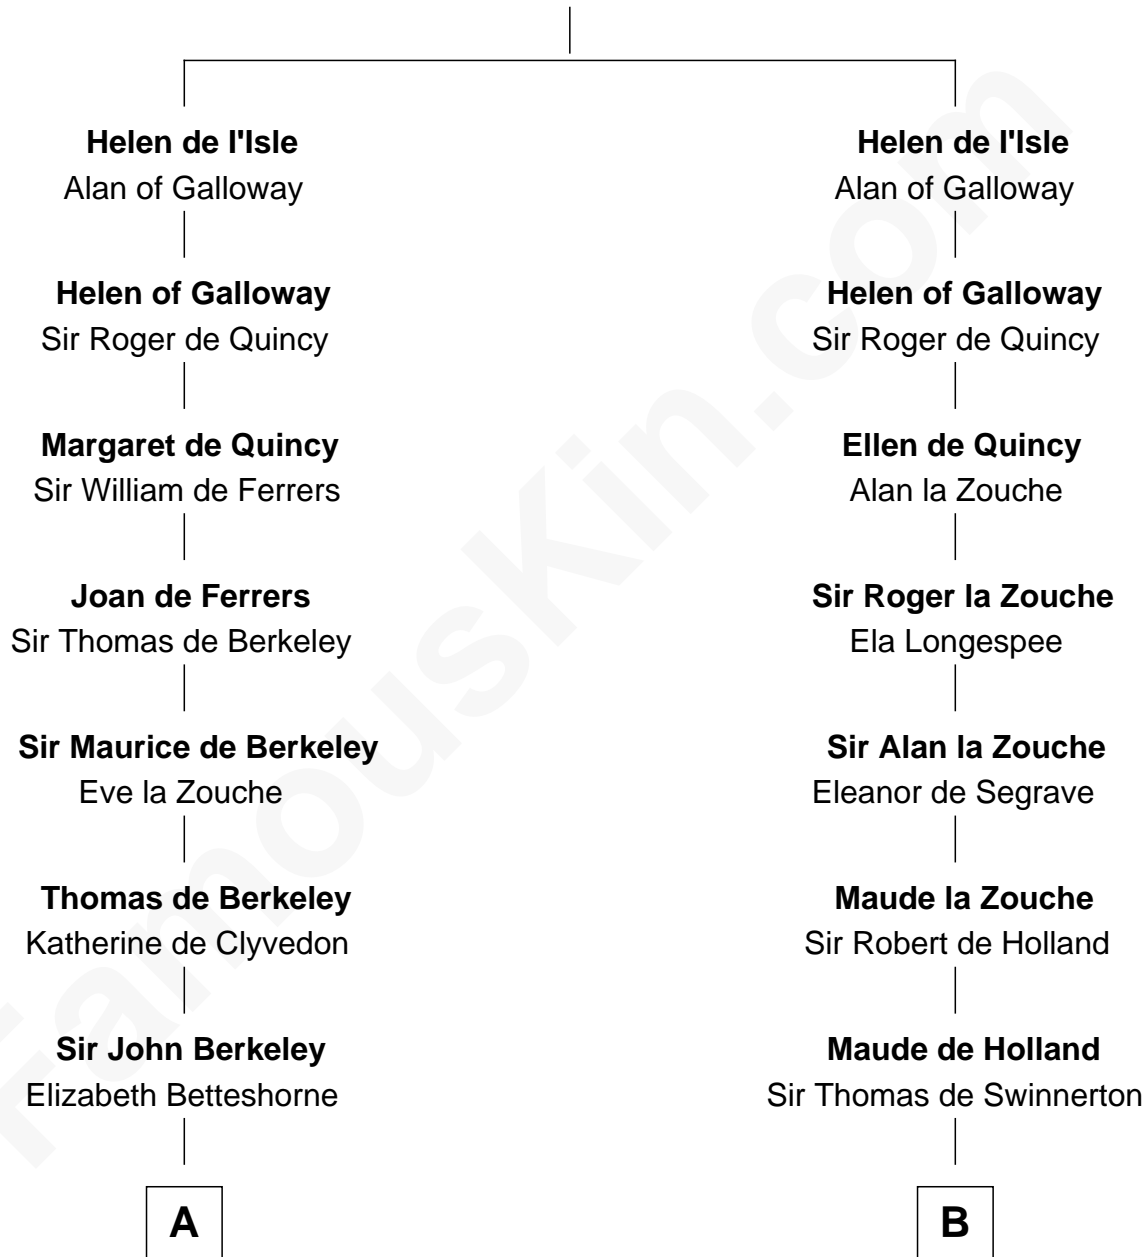

FamousKin.com
Relationship Chart of
Oliver Wendell Holmes, Jr.
U.S. Supreme Court Justice

21st cousin of
General Robert E. Lee
Confederate Army - U.S. Civil War

Reginald de l'Isle
 Fonia of Moray

C

Sarah Oliver
Jacob Wendell

Oliver Wendell
Mary Jackson

Sarah Wendell
Rev. Abiel Holmes

Oliver Wendell Holmes
Amelia Lee Jackson

Oliver Wendell Holmes, Jr.
U.S. Supreme Court Justice

D

Laetitia Corbin
Richard Lee

Henry Lee
Mary Bland

Col. Henry Lee
Lucy Grymes