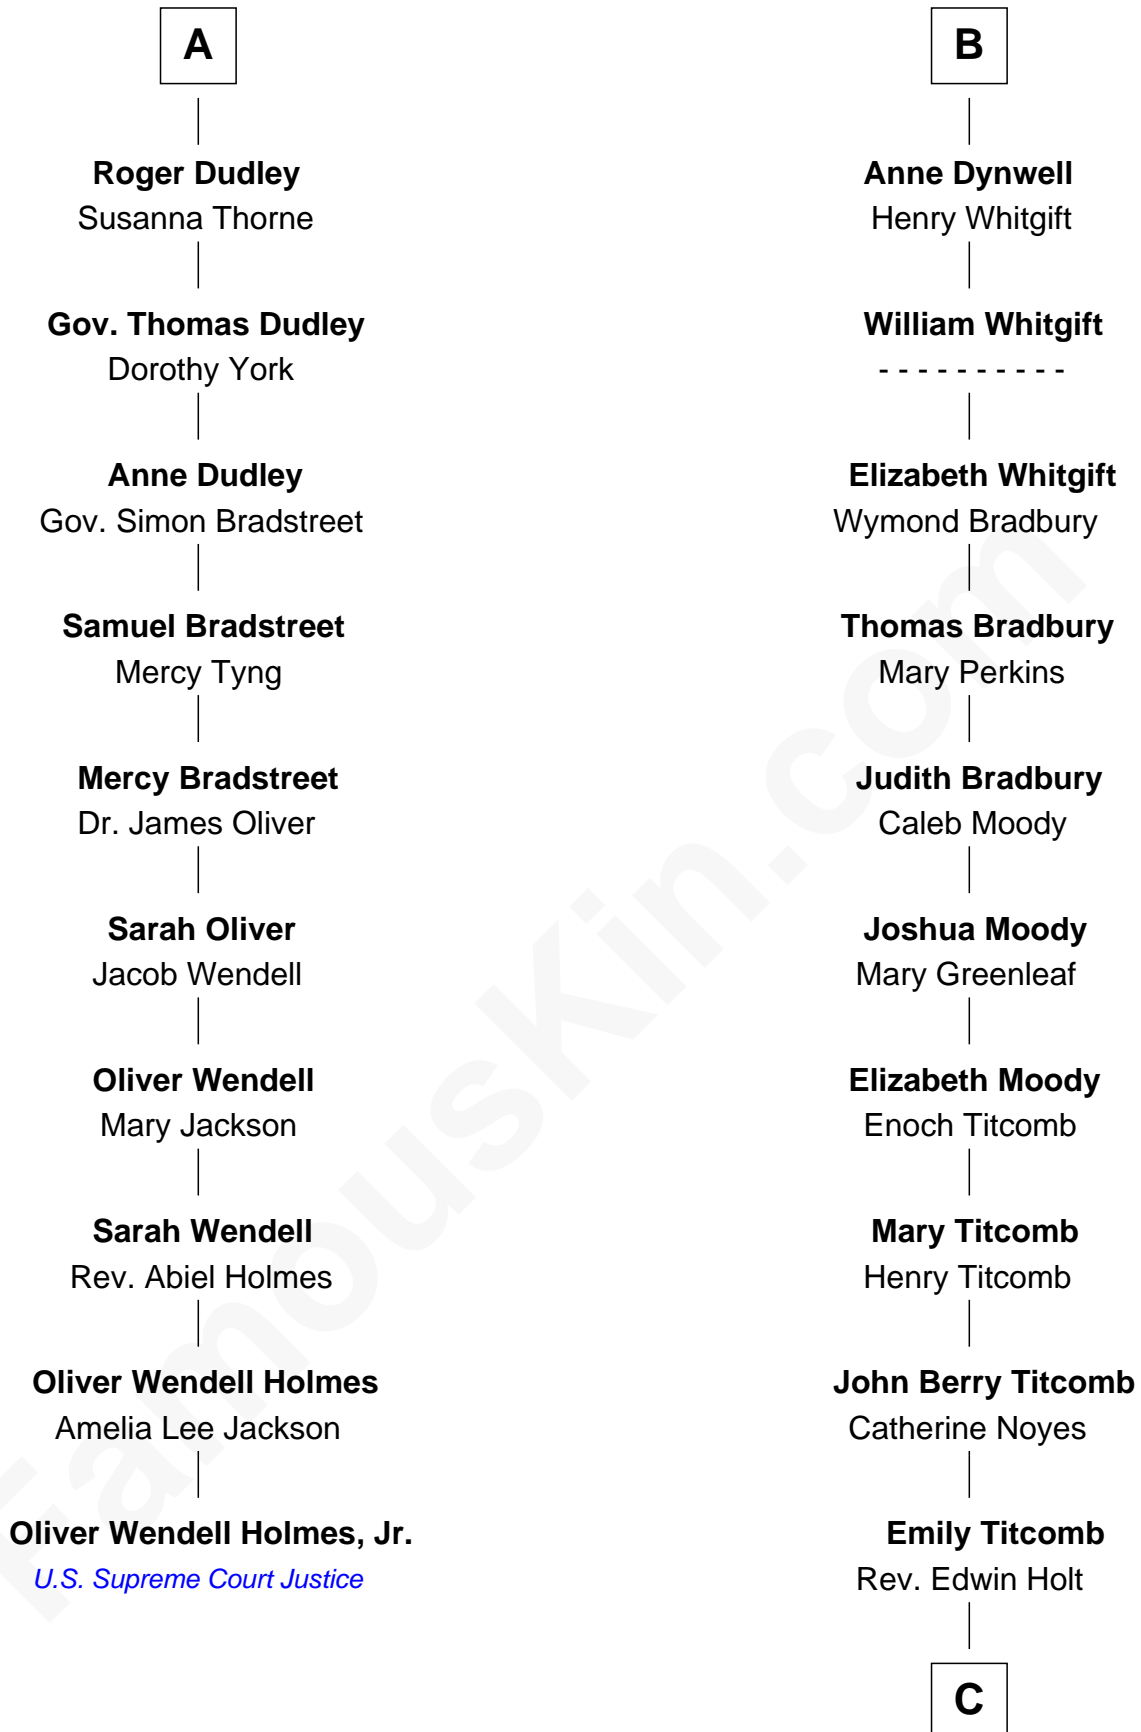

FamousKin.com
Relationship Chart of
Oliver Wendell Holmes, Jr.
U.S. Supreme Court Justice

16th cousin 5 times removed of

Linda Hamilton
TV and Movie Actress

Sir Henry de Percy
 Idoine de Clifford

C

Stephen P. Holt
Aurelia Morgan Grimes

Taylor Holt
Frances Kyle

Dr. Richard Huckstep Holt
Mildred Alberta Derby

Barbara Kyle Holt
Dr. Carroll Stanford Hamilton

Linda Hamilton
TV and Movie Actress