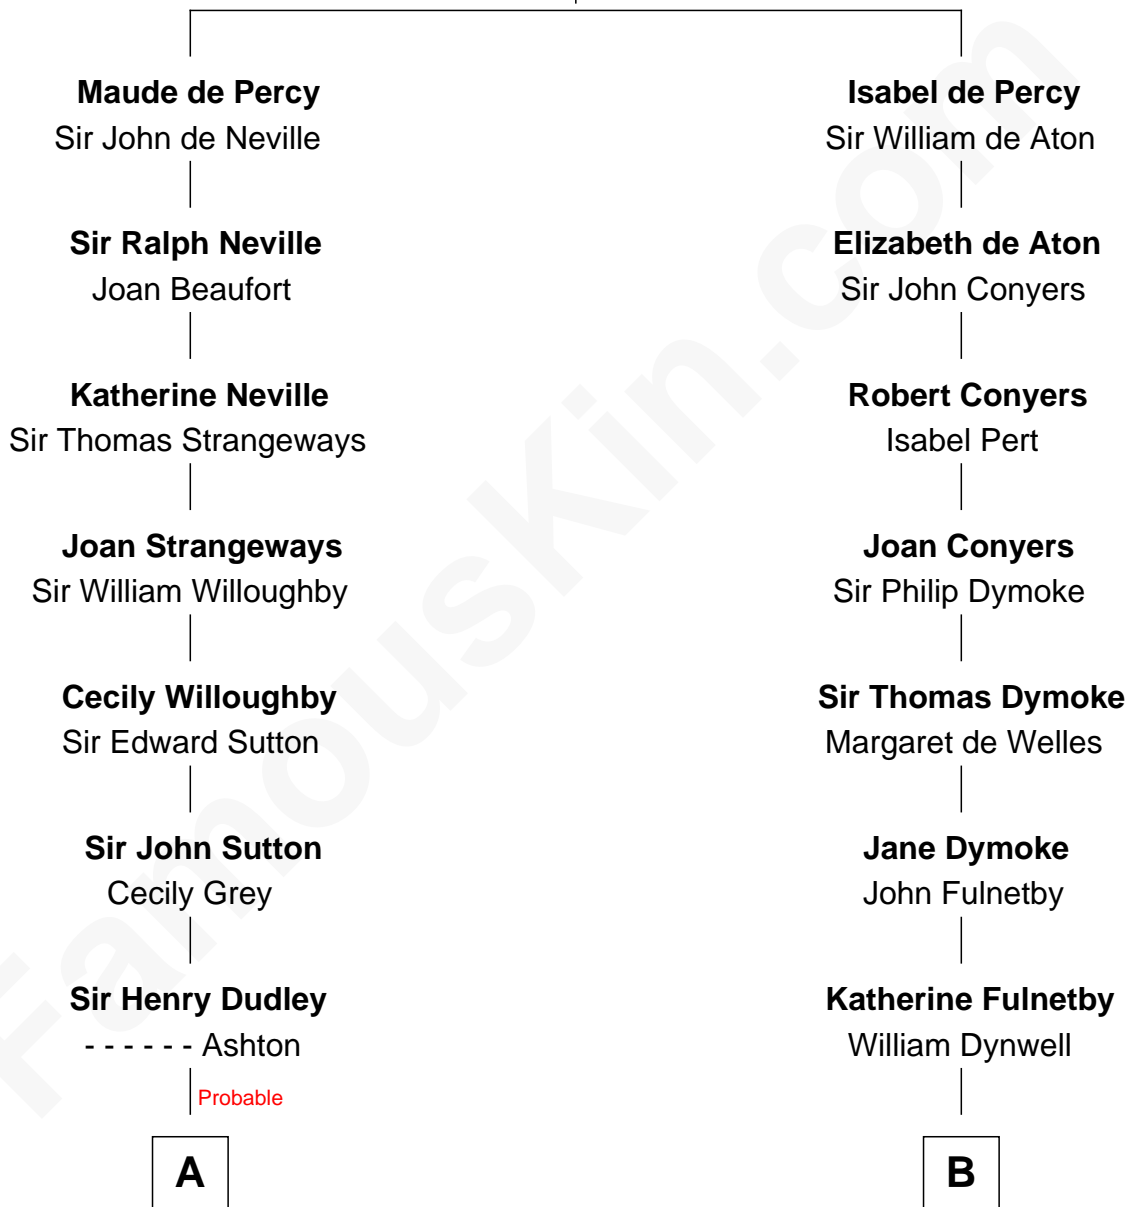

FamousKin.com
Relationship Chart of
Oliver Wendell Holmes, Jr.
U.S. Supreme Court Justice

16th cousin 5 times removed of

Linda Hamilton
TV and Movie Actress

Sir Henry de Percy
 Idoine de Clifford

C

Stephen P. Holt
Aurelia Morgan Grimes

Taylor Holt
Frances Kyle

Dr. Richard Huckstep Holt
Mildred Alberta Derby

Barbara Kyle Holt
Dr. Carroll Stanford Hamilton

Linda Hamilton
TV and Movie Actress