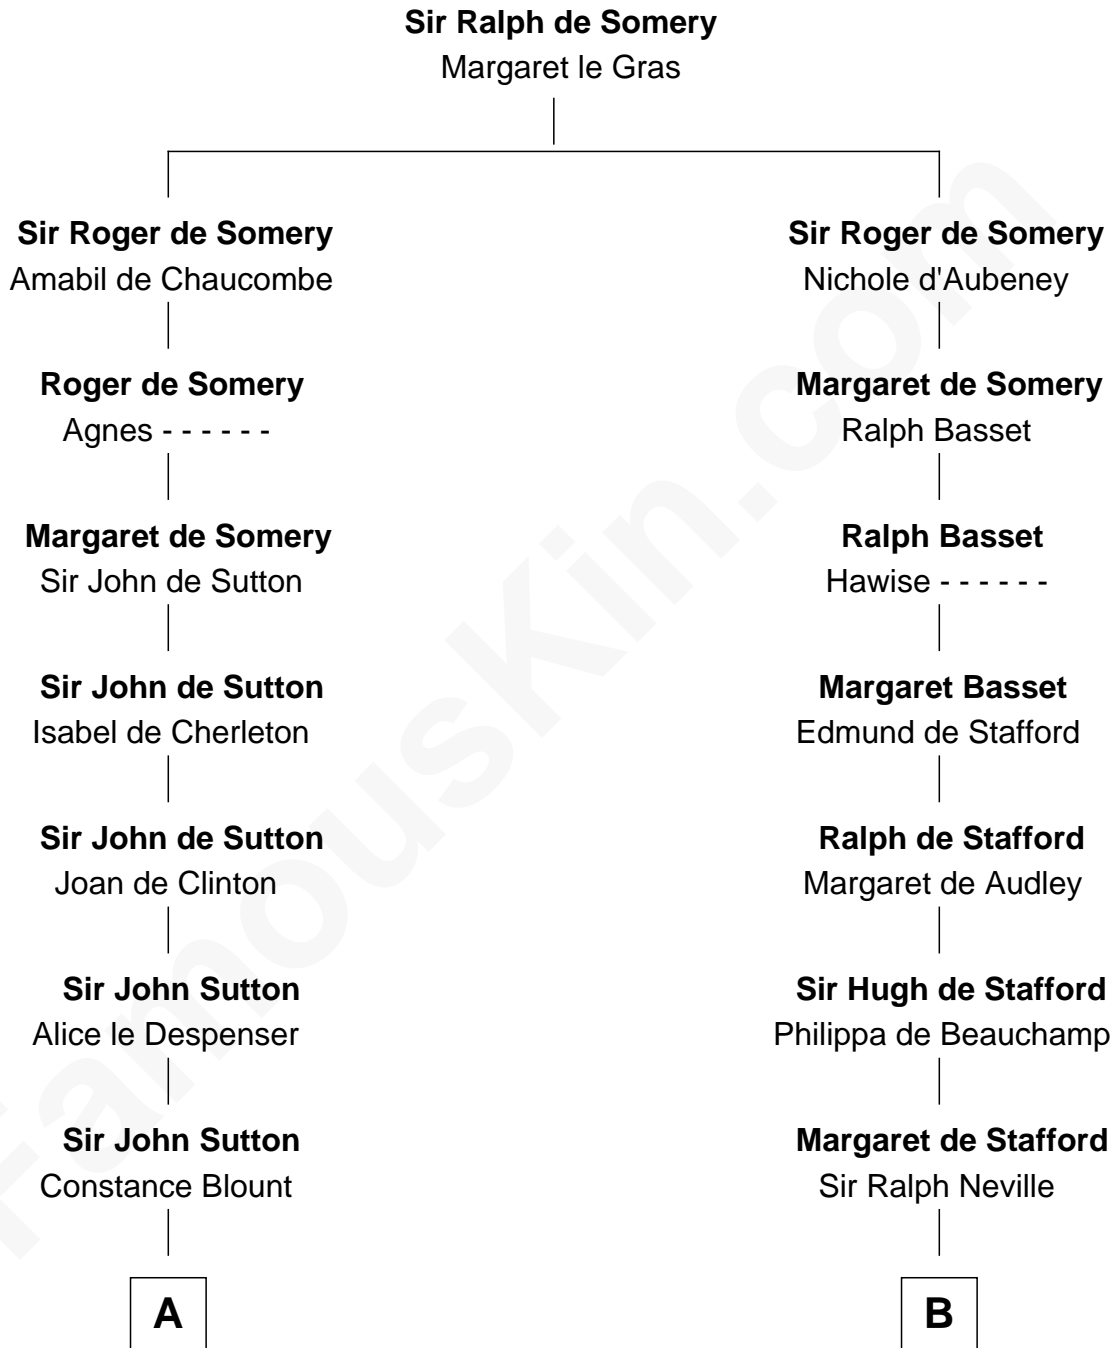

FamousKin.com
Relationship Chart of
Oliver Wendell Holmes, Jr.
U.S. Supreme Court Justice

19th cousin 2 times removed of
William Henry Harrison
9th U.S. President

C

Sarah Oliver
Jacob Wendell

Oliver Wendell
Mary Jackson

Sarah Wendell
Rev. Abiel Holmes

Oliver Wendell Holmes
Amelia Lee Jackson

Oliver Wendell Holmes, Jr.
U.S. Supreme Court Justice

D

Benjamin Harrison
Anne Carter

Benjamin Harrison
Elizabeth Bassett

William Henry Harrison
9th U.S. President