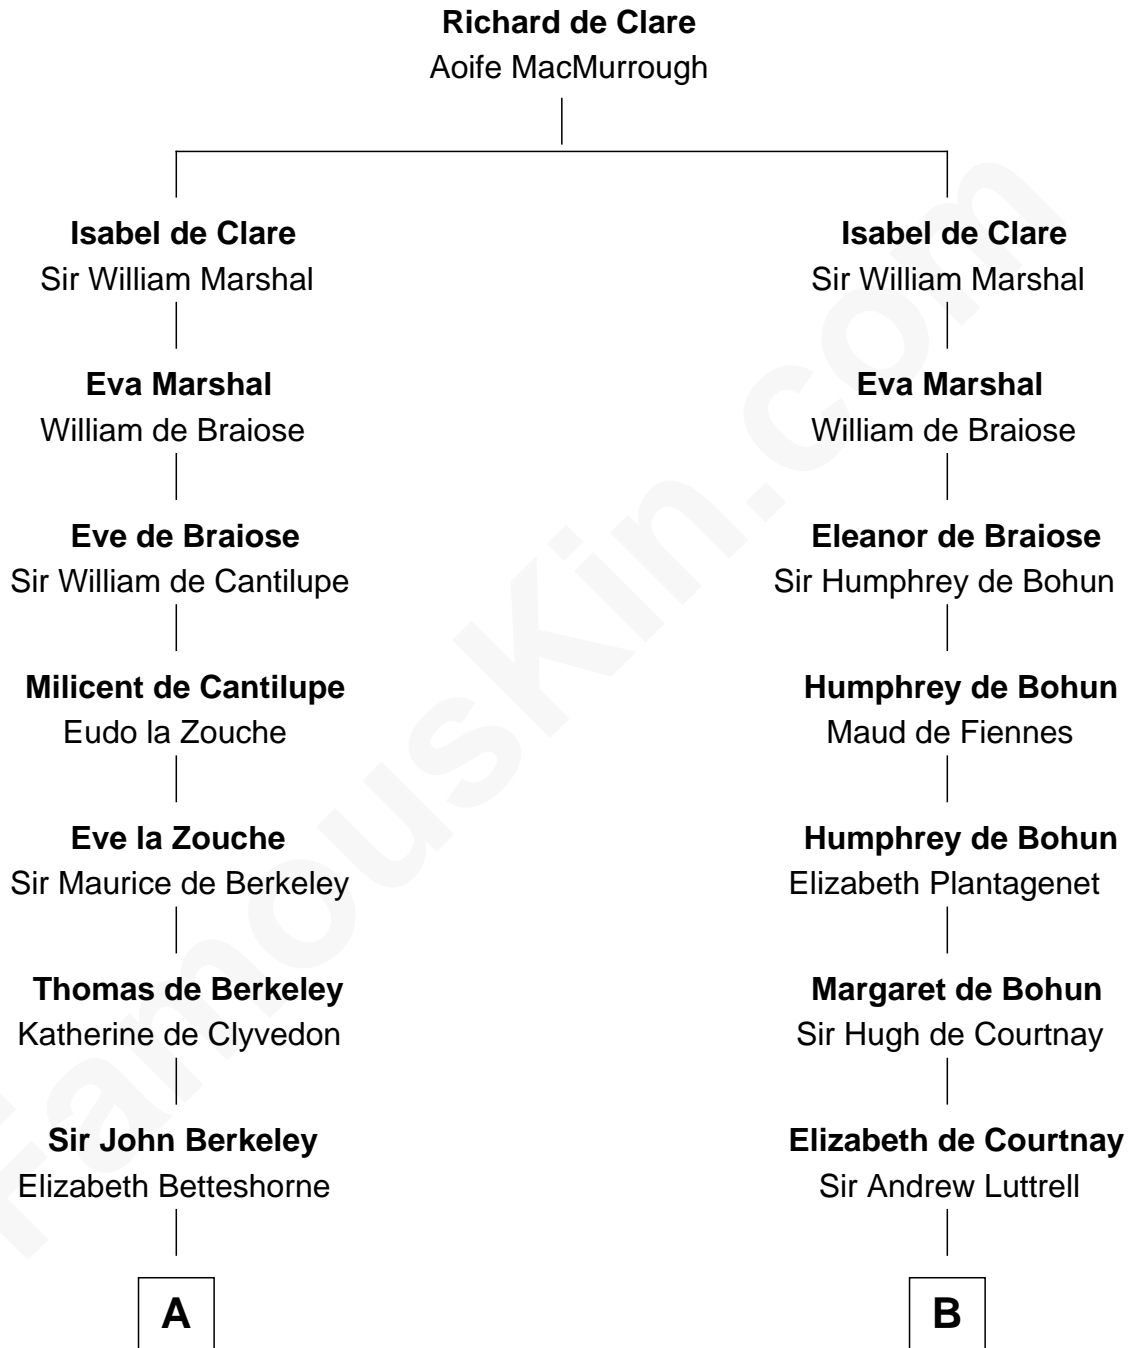

FamousKin.com
Relationship Chart of
Oliver Wendell Holmes, Jr.
U.S. Supreme Court Justice

19th cousin 2 times removed of
William Henry Harrison
9th U.S. President

C

Sarah Oliver
Jacob Wendell

Oliver Wendell
Mary Jackson

Sarah Wendell
Rev. Abiel Holmes

Oliver Wendell Holmes
Amelia Lee Jackson

Oliver Wendell Holmes, Jr.
U.S. Supreme Court Justice

D

Anne Carter
Benjamin Harrison

Benjamin Harrison
Elizabeth Bassett

William Henry Harrison
9th U.S. President