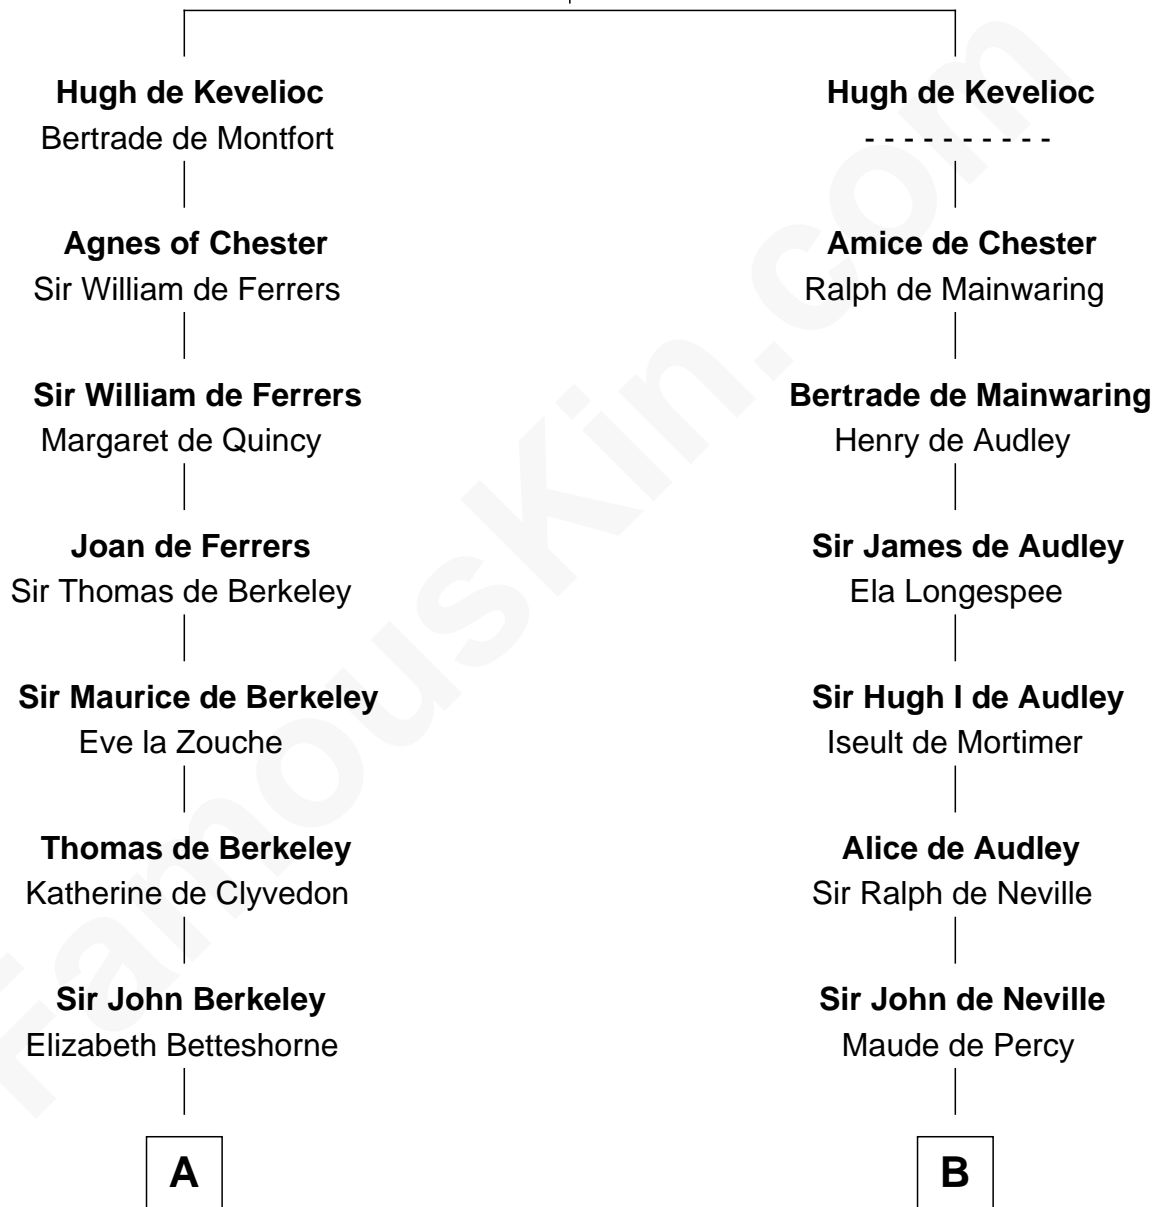

FamousKin.com
Relationship Chart of
Oliver Wendell Holmes, Jr.
U.S. Supreme Court Justice

20th cousin 1 time removed of
William Henry Harrison
9th U.S. President

Sir Ranulf de Gernons
 Maud of Gloucester

C

Sarah Oliver
Jacob Wendell

Oliver Wendell
Mary Jackson

Sarah Wendell
Rev. Abiel Holmes

Oliver Wendell Holmes
Amelia Lee Jackson

Oliver Wendell Holmes, Jr.
U.S. Supreme Court Justice

D

Benjamin Harrison
Elizabeth Burwell